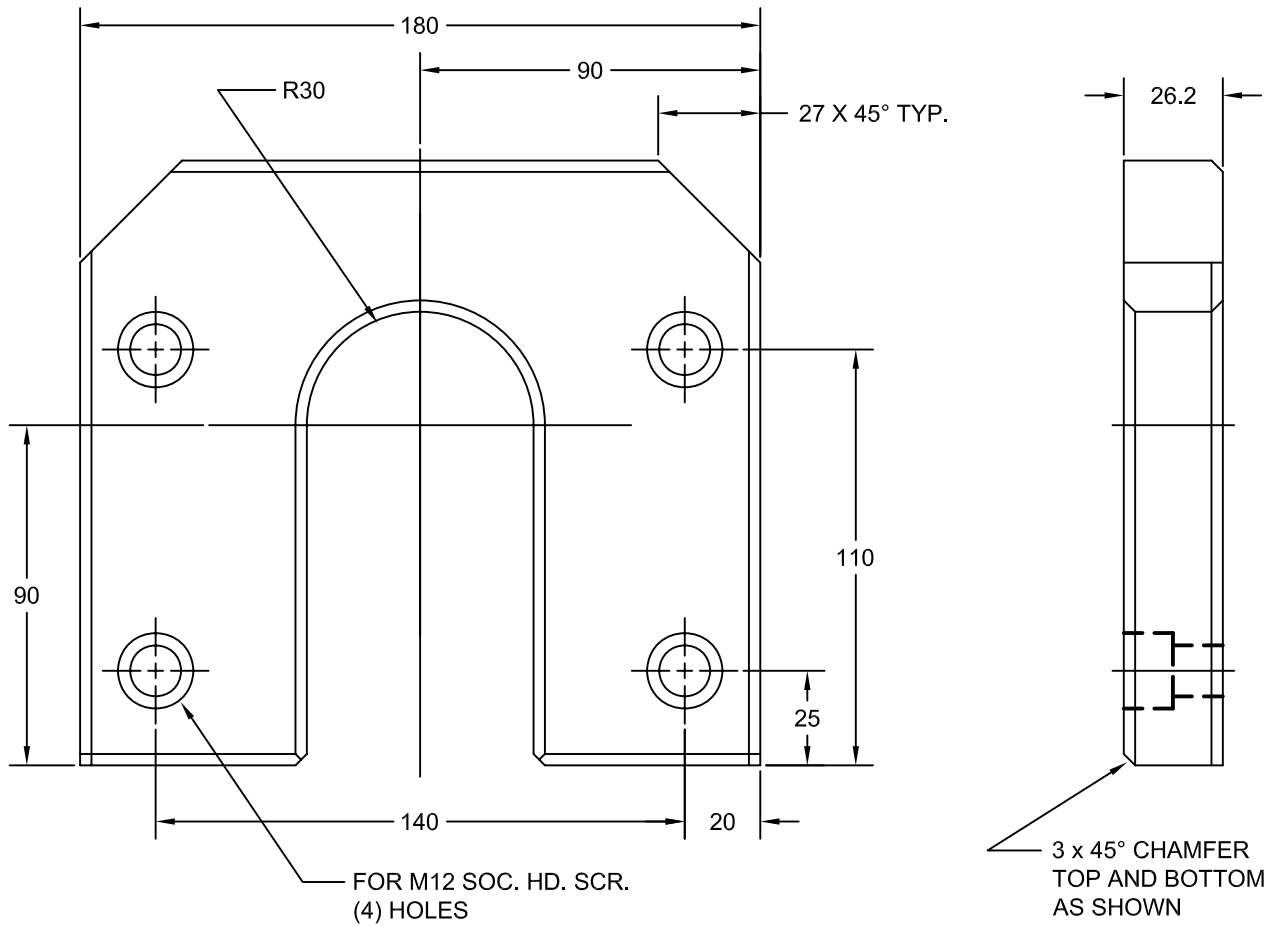

JOLICO J-B TOOL

PRINTED COPY IS
UNCONTROLLED

AUTOMATIC ROTARY CLAMP PLATE

JOLICO NUMBER	CHRYSLER CC NUMBER
J-112008	19-010-9305