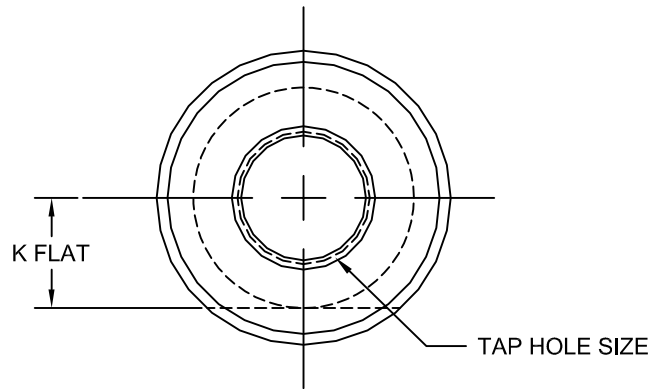

JOLICO J-B TOOL

PRINTED COPY IS
UNCONTROLLED

CAST IN THREADED INSERTS SINGLE SIDE THREADS

JOLICO NUMBER	CHRYSLER CC NUMBER	TAP HOLE SIZE	A	B	R	D	E	F	G	K FLAT
J - 449286	19-235-0149	M22 X 2.5	16	12	2	65	26	57	75	20
J - 449281	19-235-0148	M24 X 3.0	16	12	2	65	26	57	75	20
J - 449282	19-235-0147	M30 X 3.5	20	20	5	85	33	67	90	30
J - 449283	19-235-0146	M36 X 4.0	22	22	5	107	39	77	100	40
J - 449285	19-235-0145	M42 X 4.5	25	25	5	107	45	95	130	40