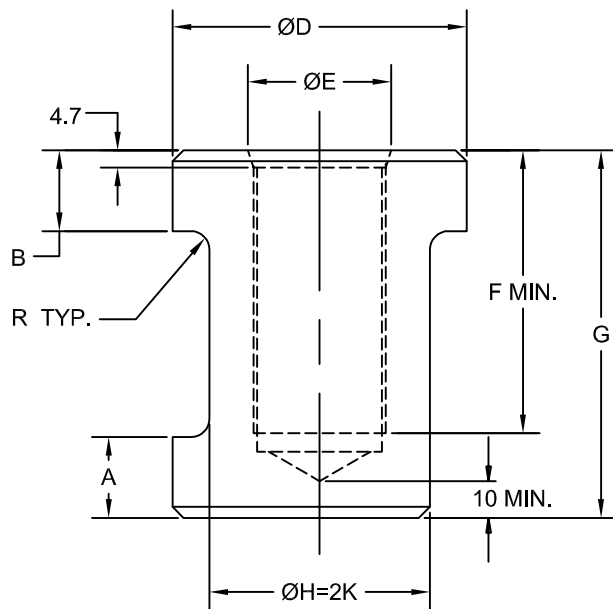

JOLICO J-B TOOL

PRINTED COPY IS
UNCONTROLLED

CAST IN THREADED INSERTS SINGLE SIDE THREADS

JOLICO NUMBER	CHRYSLER CC NUMBER	TAP HOLE SIZE	A	B	R	D	E	F	G	K FLAT
J - 449286	19-235-0149	M22 X 2.5	16	12	2	65	26	57	75	20
J - 449281	19-235-0148	M24 X 3.0	16	12	2	65	26	57	75	20
J - 449282	19-235-0147	M30 X 3.5	20	20	5	85	33	67	90	30
J - 449283	19-235-0146	M36 X 4.0	22	22	5	107	39	77	100	40
J - 449285	19-235-0145	M42 X 4.5	25	25	5	107	45	95	130	40