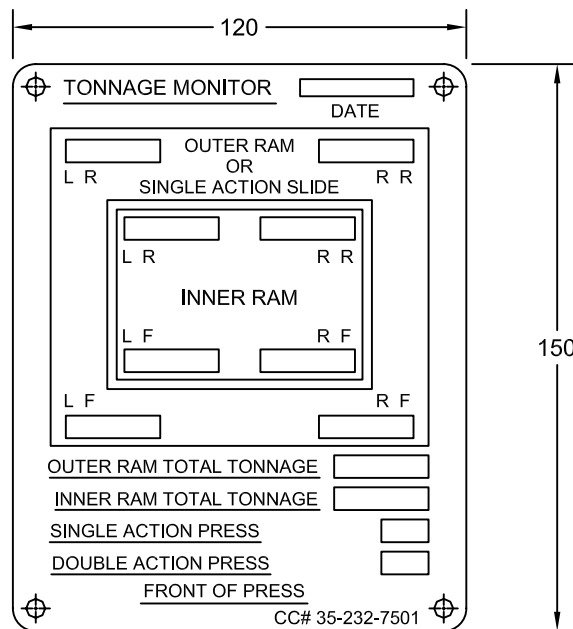

JOLICO J-B TOOL

PRINTED COPY IS UNCONTROLLED

DIE IDENTIFICATION PLATES

METRIC DIE IDENTIFICATION

JOLICO NO.	CHRYSLER CC NO.	LANGUAGE
J-13414	35-232-7504	ENGLISH
J-113813	35-232-7604	SPANISH

TONNAGE MONITOR I.D. PLATE

JOLICO NO.	CHRYSLER CC NO.
J-113807	35-232-7501

LOCK-UP KEEPER CAUTION PLATES

JOLICO NO.	CHRYSLER CC NO.	LANGUAGE
J-13415	35-232-7505	ENGLISH
J-113814	35-232-7605	SPANISH