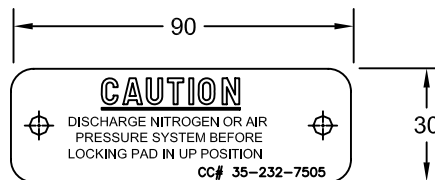

JOLICO J-B TOOL

PRINTED COPY IS UNCONTROLLED

DIE IDENTIFICATION PLATES

METRIC DIE IDENTIFICATION

JOLICO NO.	CHRYSLER CC NO.	LANGUAGE
J-13414	35-232-7504	ENGLISH
J-113813	35-232-7604	SPANISH

TONNAGE MONITOR I.D. PLATE

JOLICO NO.	CHRYSLER CC NO.
J-113807	35-232-7501

LOCK-UP KEEPER CAUTION PLATES

JOLICO NO.	CHRYSLER CC NO.	LANGUAGE
J-13415	35-232-7505	ENGLISH
J-113814	35-232-7605	SPANISH