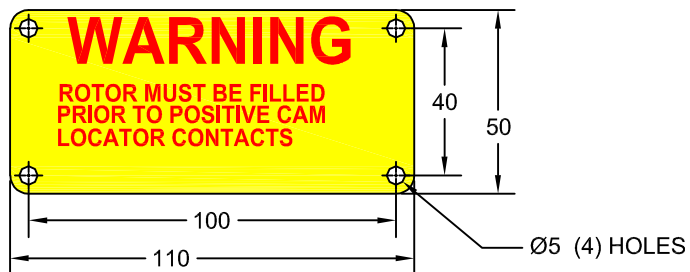

JOLICO J-B TOOL

PRINTED COPY IS UNCONTROLLED

WARNING PLATES

REMOVE RUN NUMBER RETAINER ASSY.

JOLICO NUMBER	CHRYSLER CC NUMBER
J-113062	35-232-0013

POSITIVE CAM LOCATOR

JOLICO NUMBER	CHRYSLER CC NUMBER
J-114236	35-232-0021

INTERCHANGEABLE DIE

JOLICO NUMBER	CHRYSLER CC NUMBER
J-114225	35-232-0020