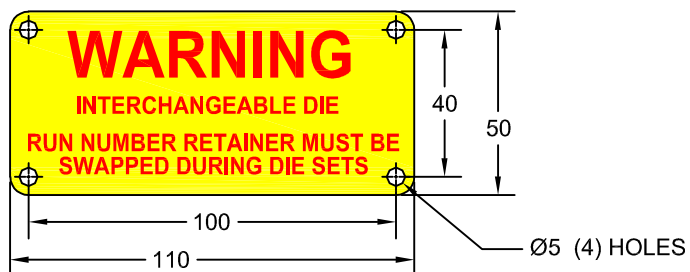

JOLICO J-B TOOL

PRINTED COPY IS UNCONTROLLED

WARNING PLATES

REMOVE RUN NUMBER RETAINER ASSY.

JOLICO NUMBER	CHRYSLER CC NUMBER
J-113062	35-232-0013

POSITIVE CAM LOCATOR

JOLICO NUMBER	CHRYSLER CC NUMBER
J-114236	35-232-0021

INTERCHANGEABLE DIE

JOLICO NUMBER	CHRYSLER CC NUMBER
J-114225	35-232-0020