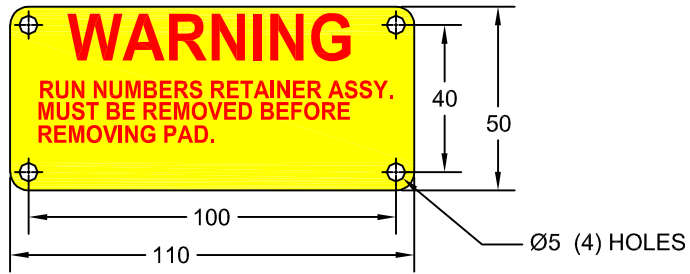

JOLICO J-B TOOL

PRINTED COPY IS UNCONTROLLED

WARNING PLATES

REMOVE RUN NUMBER RETAINER ASSY.

JOLICO NUMBER	CHRYSLER CC NUMBER
J-113062	35-232-0013

POSITIVE CAM LOCATOR

JOLICO NUMBER	CHRYSLER CC NUMBER
J-114236	35-232-0021

INTERCHANGEABLE DIE

JOLICO NUMBER	CHRYSLER CC NUMBER
J-114225	35-232-0020