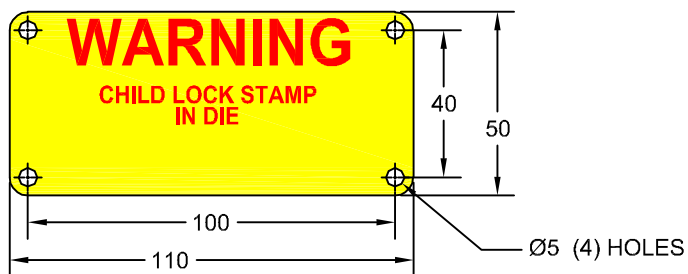

JOLICO J-B TOOL

PRINTED COPY IS
UNCONTROLLED

WARNING PLATES

BLANK WARNING PLATE

JOLICO NUMBER	CHRYSLER CC NUMBER
J-113825	35-232-0058

CHILD LOCK STAMP IN DIE

JOLICO NUMBER	CHRYSLER CC NUMBER
J-113824	35-232-0059