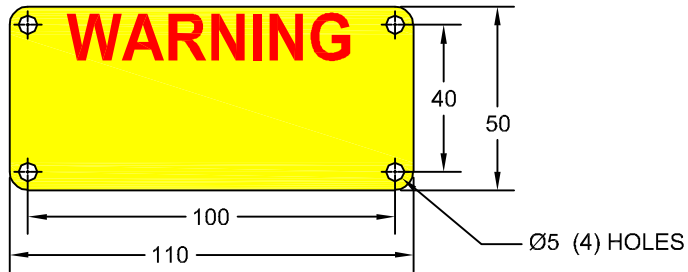

JOLICO J-B TOOL

PRINTED COPY IS
UNCONTROLLED

WARNING PLATES

BLANK WARNING PLATE

JOLICO NUMBER	CHRYSLER CC NUMBER
J-113825	35-232-0058

CHILD LOCK STAMP IN DIE

JOLICO NUMBER	CHRYSLER CC NUMBER
J-113824	35-232-0059