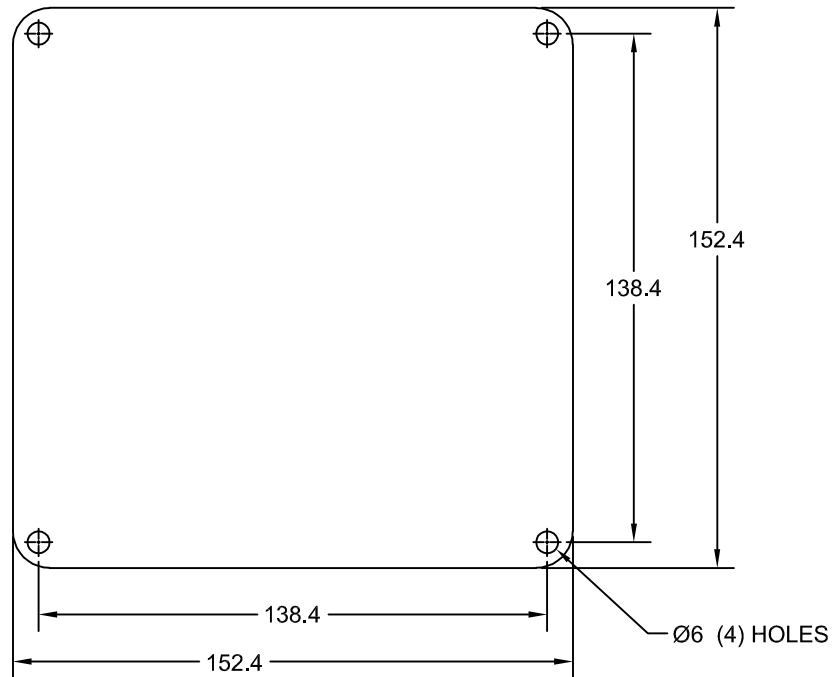

JOLICO J-B TOOL

PRINTED COPY IS
UNCONTROLLED

PROGRESSIVE DIE IDENTIFICATION PLATE

NOTE:
THE BACKGROUND OF PLATE IS BLACK.
DIE CONSTRUCTION SOURCE TO PAINT INFORMATION ON THE PLATE
WITH WHITE CHARACTERS.

JOLICO NUMBER	CHRYSLER CC NUMBER
J-113063	35-232-0014