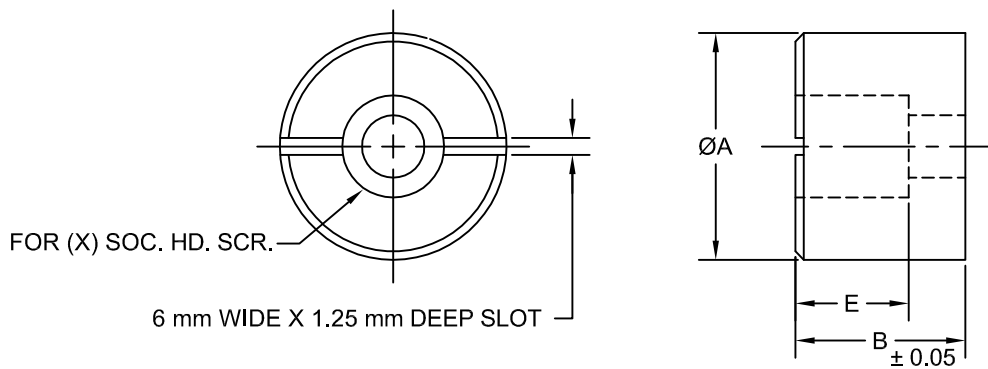

### BALANCE BLOCK AND STOP BLOCK

JOLICO NUMBER	FORD GLOBAL PART NUMBER	A	B	C	X SCR.
J-228401	WDX13-65-04040	40	30	20	M10
J-228403	WDX13-65-04060	60	50	20	M12
J-228406	WDX13-65-04100	100	50	20	M12
J-228428	WDX13-65-04152	152	50	20	M16

### STOP BLOCKS

JOLICO NUMBER	FORD PART NUMBER	A	B	E	X SCR.
J-228423	WDX13-65-040401	40	30	20	M10
J-228424	WDX13-65-040601	60	50	20	M12
J-228425	WDX13-65-041001	100	50	20	M12
J-228429	WDX13-65-041521	152	50	26	M16