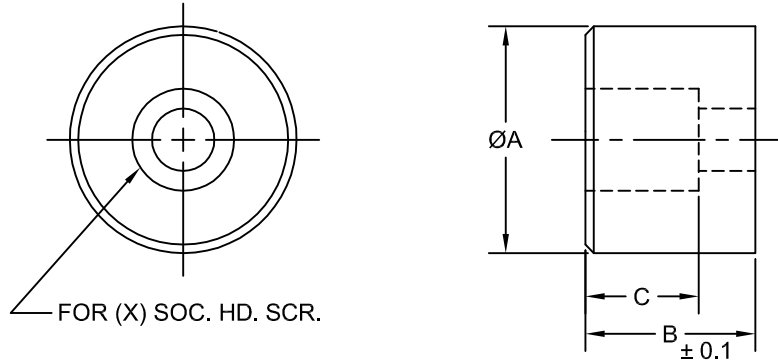

## BALANCE BLOCK AND STOP BLOCKS

PRINTED COPY IS UNCONTROLLED

### BALANCE BLOCK AND STOP BLOCK

JOLICO NUMBER	FORD GLOBAL PART NUMBER	A	B	C	X SCR.
J-228401	WDX13-65-04040	40	30	20	M10
J-228403	WDX13-65-04060	60	50	20	M12
J-228406	WDX13-65-04100	100	50	20	M12
J-228428	WDX13-65-04152	152	50	20	M16