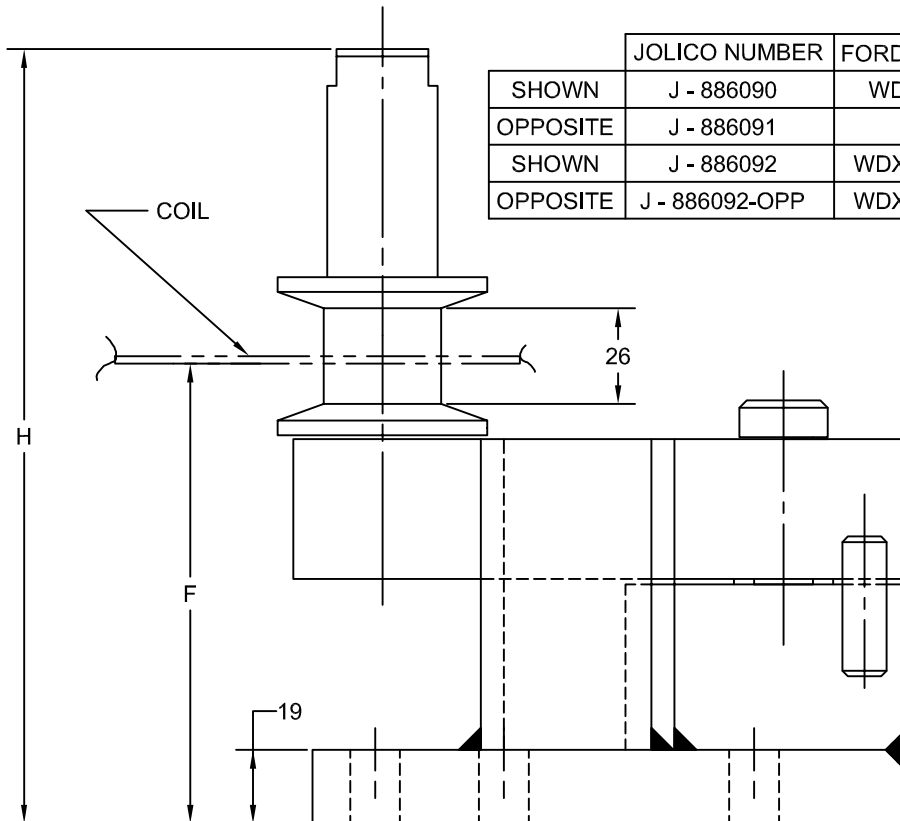

JOLICO J-B TOOL

PRINTED COPY IS UNCONTROLLED

STOCK GUIDE COMPENSATOR

	JOLICO NUMBER	FORD PART NUMBER	H	F
SHOWN	J - 886090	WDX3 - 80 - 1101	210	125
OPPOSITE	J - 886091	N / A		
SHOWN	J - 886092	WDX3 - 80 - 10172	172	118
OPPOSITE	J - 886092-OPP	WDX3 - 80 - 10173		