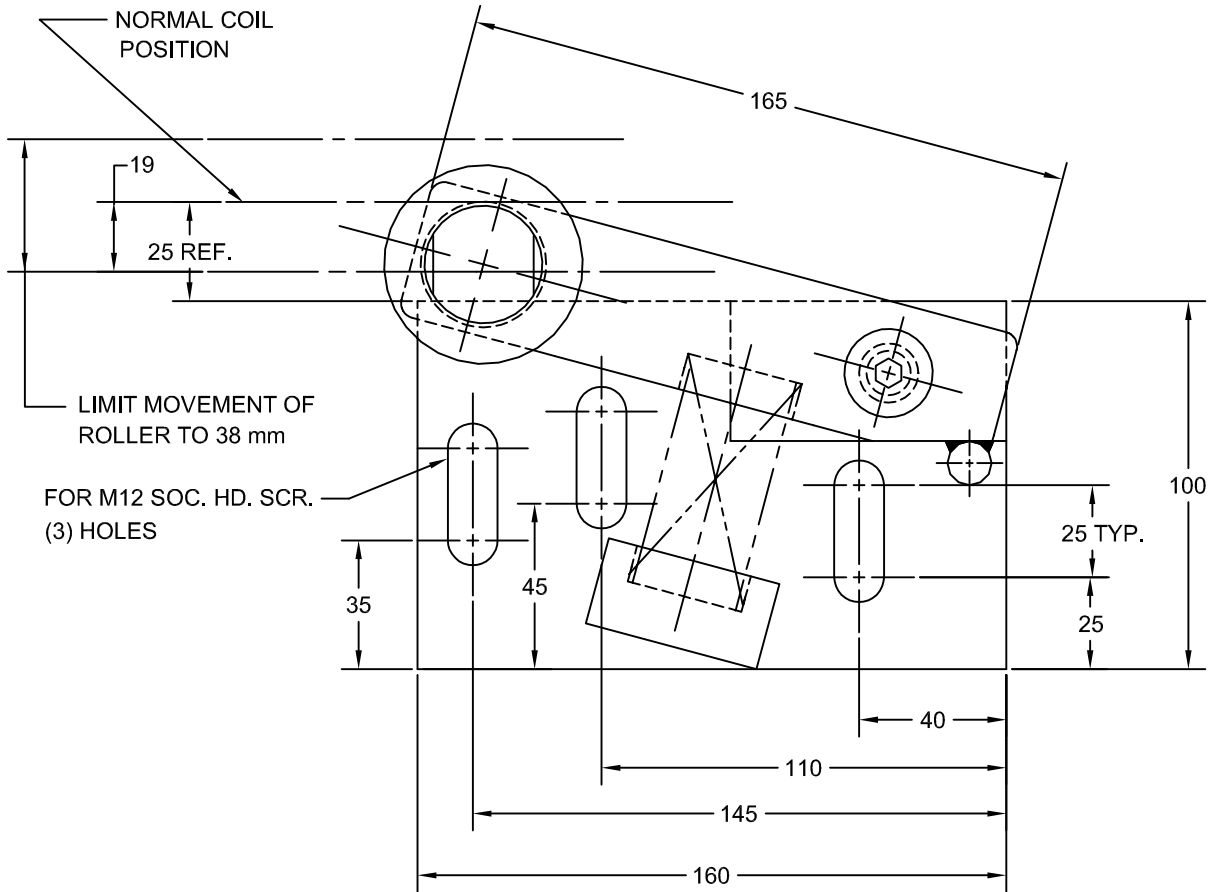

JOLICO J-B TOOL

PRINTED COPY IS UNCONTROLLED

STOCK GUIDE COMPENSATOR

	JOLICO NUMBER	FORD PART NUMBER	H	F
SHOWN	J - 886090	WDX3 - 80 - 1101	210	125
OPPOSITE	J - 886091	N / A		
SHOWN	J - 886092	WDX3 - 80 - 10172	172	118
OPPOSITE	J - 886092-OPP	WDX3 - 80 - 10173		