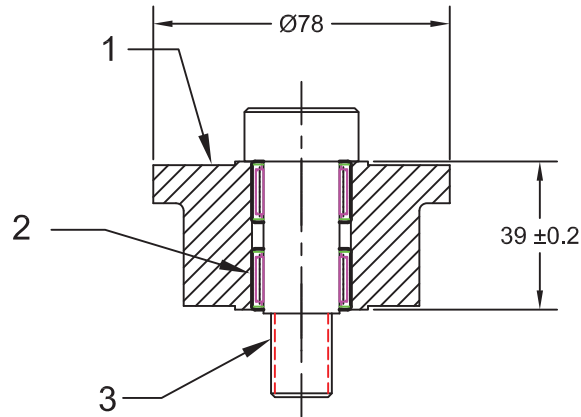

JOLICO J-B TOOL

PRINTED COPY IS UNCONTROLLED

ADJUSTABLE COIL FEED GUIDE ROLLER ASSEMBLY FOR STEEL OR ALUMINUM COILS

USED FOR STEEL COIL

JOLICO NUMBER		FORD PART NUMBER	
J-441018-GR-RK		WDX03-80-144016-A	
DET.	AMT.	PART NUMBER	DESCRIPTION
1	1	J-441018-GR	ROLLER GUIDE
2	2	SOB-202816	OILES BUSHING
3	1	STD. DETAIL	Ø20 X 40 LG. SOC. HEAD SHOULDER SCREW

USED FOR ALUMINUM COIL

JOLICO NUMBER		FORD PART NUMBER	
J-331018-GR-RK		WDX03-80-416016-A	
DET.	AMT.	PART NUMBER	DESCRIPTION
1	1	J-331018-GR	ROLLER GUIDE
2	2	SOB-202816	OILES BUSHING
3	1	STD. DETAIL	Ø20 X 60 LG. SOC. HEAD SHOULDER SCREW