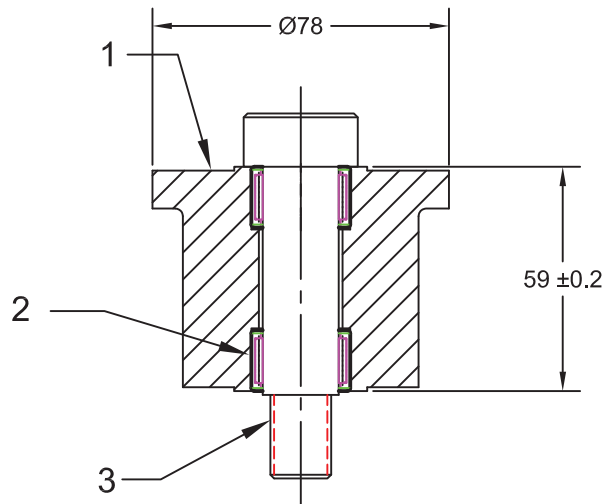

JOLICO J-B TOOL

PRINTED COPY IS UNCONTROLLED

ADJUSTABLE COIL FEED GUIDE ROLLER ASSEMBLY FOR STEEL OR ALUMINUM COILS

USED FOR STEEL COIL

JOLICO NUMBER		FORD PART NUMBER	
J-441018-GR-RK		WDX03-80-144016-A	
DET.	AMT.	PART NUMBER	DESCRIPTION
1	1	J-441018-GR	ROLLER GUIDE
2	2	SOB-202816	OILES BUSHING
3	1	STD. DETAIL	Ø20 X 40 LG. SOC. HEAD SHOULDER SCREW

USED FOR ALUMINUM COIL

JOLICO NUMBER		FORD PART NUMBER	
J-331018-GR-RK		WDX03-80-416016-A	
DET.	AMT.	PART NUMBER	DESCRIPTION
1	1	J-331018-GR	ROLLER GUIDE
2	2	SOB-202816	OILES BUSHING
3	1	STD. DETAIL	Ø20 X 60 LG. SOC. HEAD SHOULDER SCREW