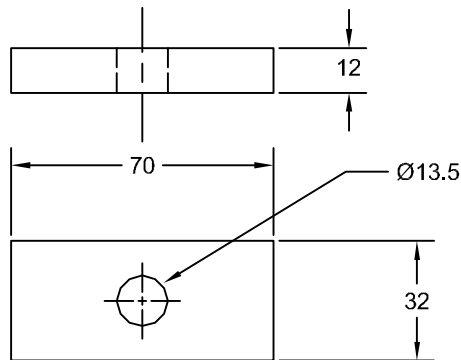

JOLICO J-B TOOL

PRINTED COPY IS UNCONTROLLED

SPACER AND ADJUSTMENT BLOCK FOR ADJUSTABLE COIL FEED GUIDE ASSEMBLY

SPACER BLOCK

JOLICO NUMBER	FORD PART NUMBER
J - 441057	WDX3 - 80 - 1501

ADJUSTMENT BLOCK

JOLICO NUMBER	FORD PART NUMBER
J - 441058	WDX3 - 80 - 1502