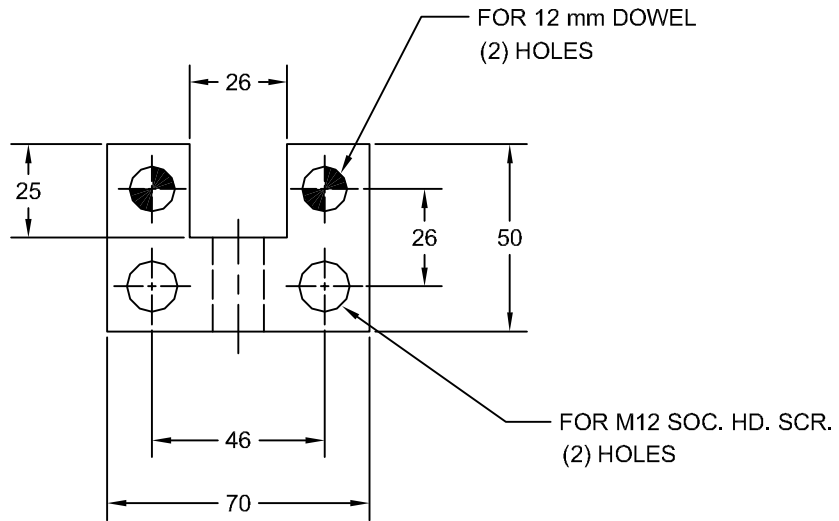

JOLICO J-B TOOL

PRINTED COPY IS UNCONTROLLED

SPACER AND ADJUSTMENT BLOCK FOR ADJUSTABLE COIL FEED GUIDE ASSEMBLY

SPACER BLOCK

JOLICO NUMBER	FORD PART NUMBER
J - 441057	WDX3 - 80 - 1501

ADJUSTMENT BLOCK

JOLICO NUMBER	FORD PART NUMBER
J - 441058	WDX3 - 80 - 1502