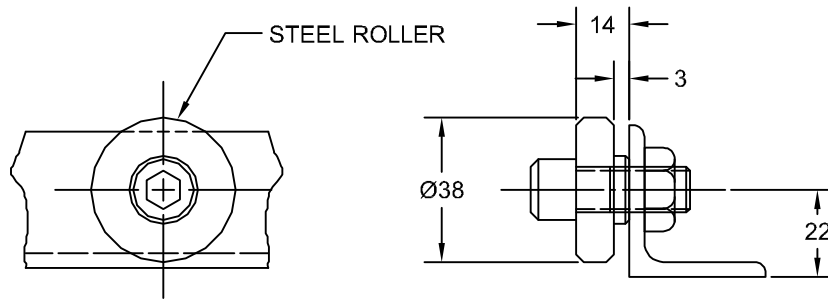

JOLICO J-B TOOL

PRINTED COPY IS UNCONTROLLED

ROLLER TYPE STOCK TRANSFER TRACK ASSEMBLY

NOTE: ASSEMBLY INCLUDES ROLLER, M12 SELF LOCKING SOC. HD. CAP SCR., HEX NUT AND ANGLE BRACKET.

ANGLE IRON

JOLICO NUMBER	"A"
J - 332245	76
J - 332250	88

ORDERING EXAMPLE:

J - 332235 - L 2850

TRACK LENGTH

12 mm LG. SPACER
ONLY FOR J - 332250

ANGLE IRON