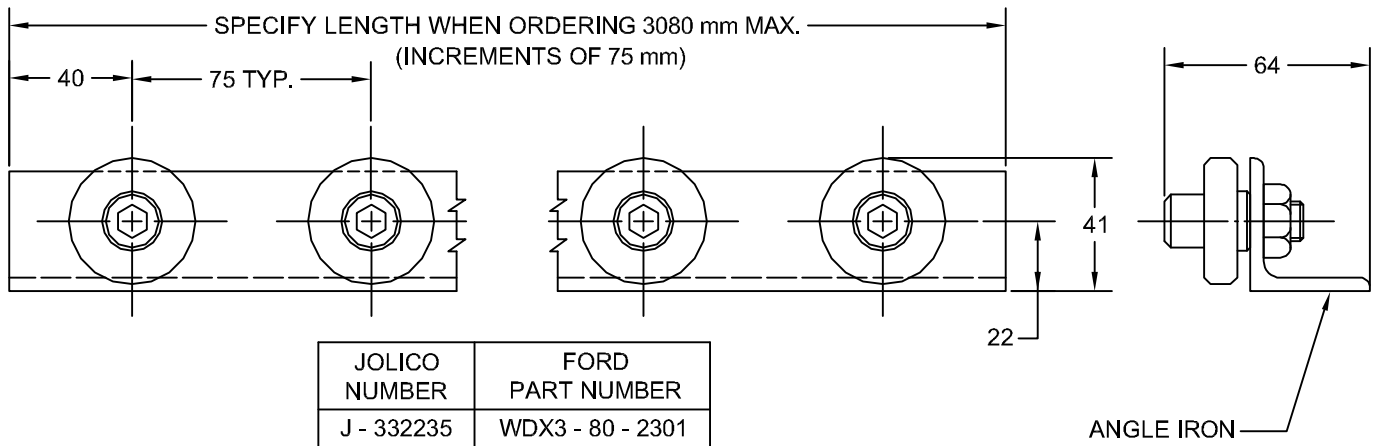

JOLICO J-B TOOL

PRINTED COPY IS UNCONTROLLED

ROLLER TYPE STOCK TRANSFER TRACK ASSEMBLY

NOTE: ASSEMBLY INCLUDES ROLLER, M12 SELF LOCKING SOC. HD. CAP SCR., HEX NUT AND ANGLE BRACKET.

ANGLE IRON

JOLICO NUMBER	"A"
J - 332245	76
J - 332250	88

ORDERING EXAMPLE:

J - 332235 - L 2850

TRACK LENGTH

12 mm LG. SPACER
ONLY FOR J - 332250

ANGLE IRON