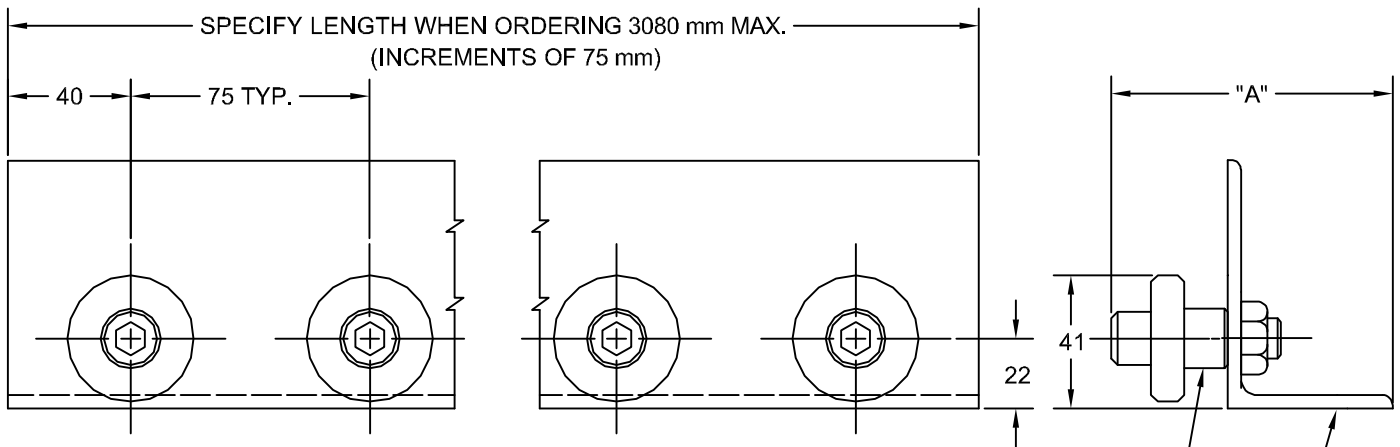

JOLICO J-B TOOL

PRINTED COPY IS UNCONTROLLED

ROLLER TYPE STOCK TRANSFER TRACK ASSEMBLY

NOTE: ASSEMBLY INCLUDES ROLLER, M12 SELF LOCKING SOC. HD. CAP SCR., HEX NUT AND ANGLE BRACKET.

ANGLE IRON

JOLICO NUMBER	"A"
J - 332245	76
J - 332250	88

ORDERING EXAMPLE:

J - 332235 - L 2850

TRACK LENGTH

12 mm LG. SPACER
ONLY FOR J - 332250

ANGLE IRON