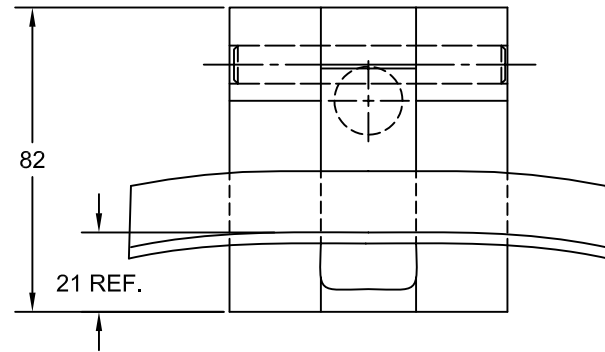

JOLICO J-B TOOL

PRINTED COPY IS UNCONTROLLED

LAST BLANK SUPPORT

JOLICO NUMBER	FORD PART NUMBER	A
J - 559901	WDX3 - 80 - 02125	125
J - 559902	WDX3 - 80 - 02255	255
J - 559903	WDX3 - 80 - 02381	381