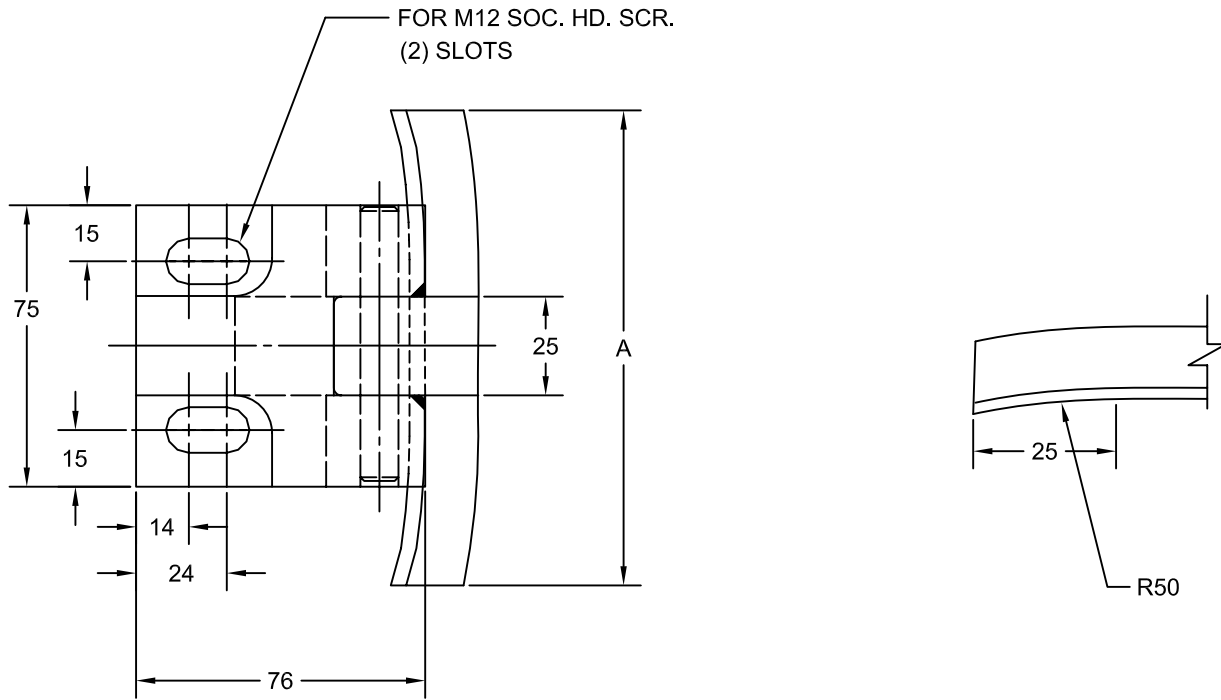

JOLICO J-B TOOL

PRINTED COPY IS UNCONTROLLED

LAST BLANK SUPPORT

JOLICO NUMBER	FORD PART NUMBER	A
J - 559901	WDX3 - 80 - 02125	125
J - 559902	WDX3 - 80 - 02255	255
J - 559903	WDX3 - 80 - 02381	381