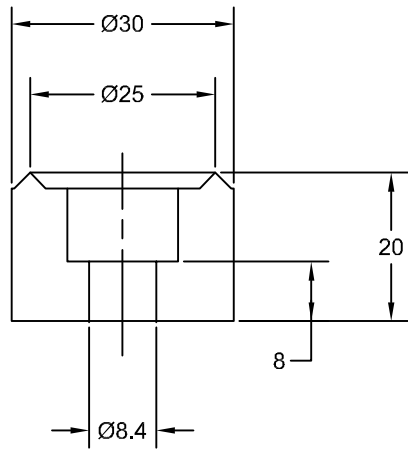

JOLICO J-B TOOL

PRINTED COPY IS UNCONTROLLED

VISUAL LOCATOR FOR BLANK DIES

JOLICO NUMBER	FORD PART NUMBER
J - 996301	WDX3 - 80 - 2401

JOLICO NUMBER	FORD PART NUMBER
J - 996302	WDX3 - 80 - 2402