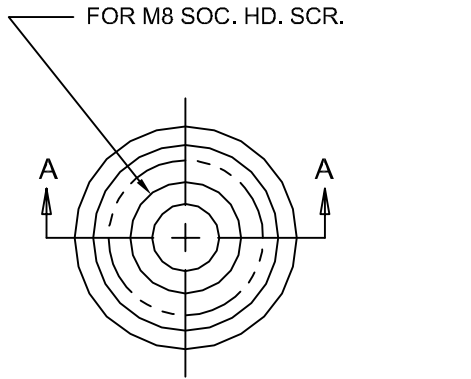

JOLICO J-B TOOL

PRINTED COPY IS UNCONTROLLED

VISUAL LOCATOR FOR BLANK DIES

JOLICO NUMBER	FORD PART NUMBER
J - 996301	WDX3 - 80 - 2401

JOLICO NUMBER	FORD PART NUMBER
J - 996302	WDX3 - 80 - 2402