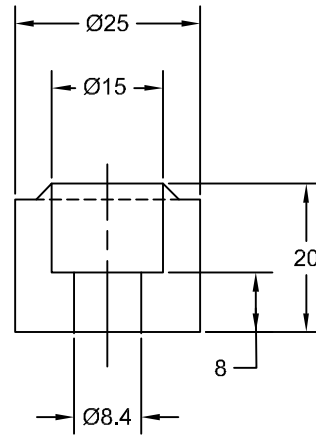

JOLICO J-B TOOL

PRINTED COPY IS UNCONTROLLED

VISUAL LOCATOR FOR BLANK DIES

JOLICO NUMBER	FORD PART NUMBER
J - 996301	WDX3 - 80 - 2401

JOLICO NUMBER	FORD PART NUMBER
J - 996302	WDX3 - 80 - 2402