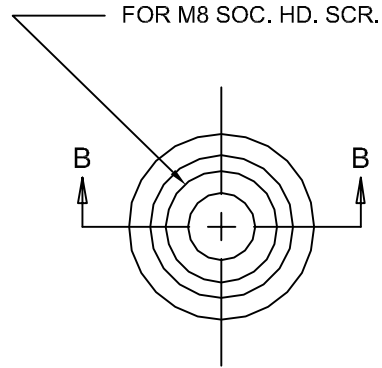

JOLICO J-B TOOL

PRINTED COPY IS UNCONTROLLED

VISUAL LOCATOR FOR BLANK DIES

JOLICO NUMBER	FORD PART NUMBER
J - 996301	WDX3 - 80 - 2401

JOLICO NUMBER	FORD PART NUMBER
J - 996302	WDX3 - 80 - 2402