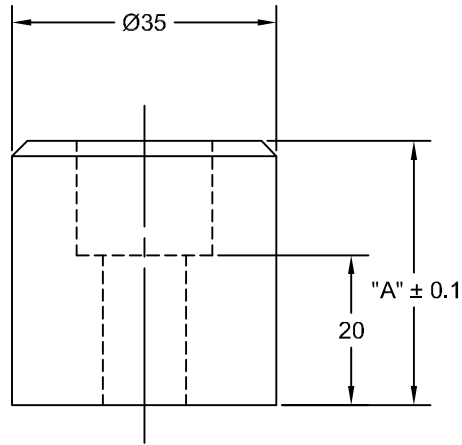

JOLICO J-B TOOL

PRINTED COPY IS
UNCONTROLLED

PAD BALANCE BLOCK AND BACK UP BLOCK

PART NAME	JOLICO NUMBER	FORD PART NUMBER	"A"
PAD BALANCE BLOCK	J - 228410	WDX3 - 80 - 1601	35
BACK UP BLOCK	J - 228411	WDX3 - 80 - 1602	45