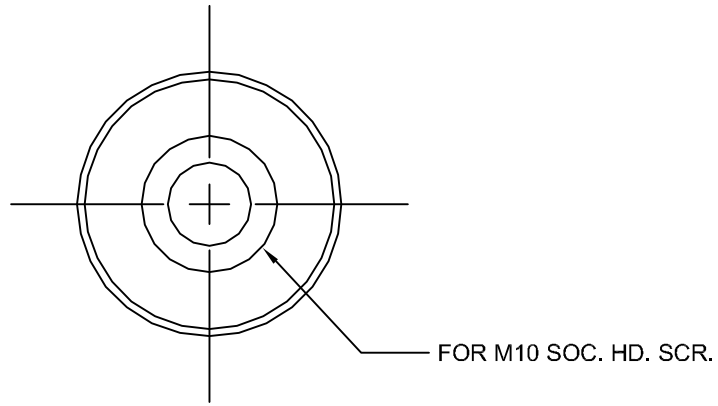

JOLICO J-B TOOL

PRINTED COPY IS
UNCONTROLLED

PAD BALANCE BLOCK AND BACK UP BLOCK

PART NAME	JOLICO NUMBER	FORD PART NUMBER	"A"
PAD BALANCE BLOCK	J - 228410	WDX3 - 80 - 1601	35
BACK UP BLOCK	J - 228411	WDX3 - 80 - 1602	45