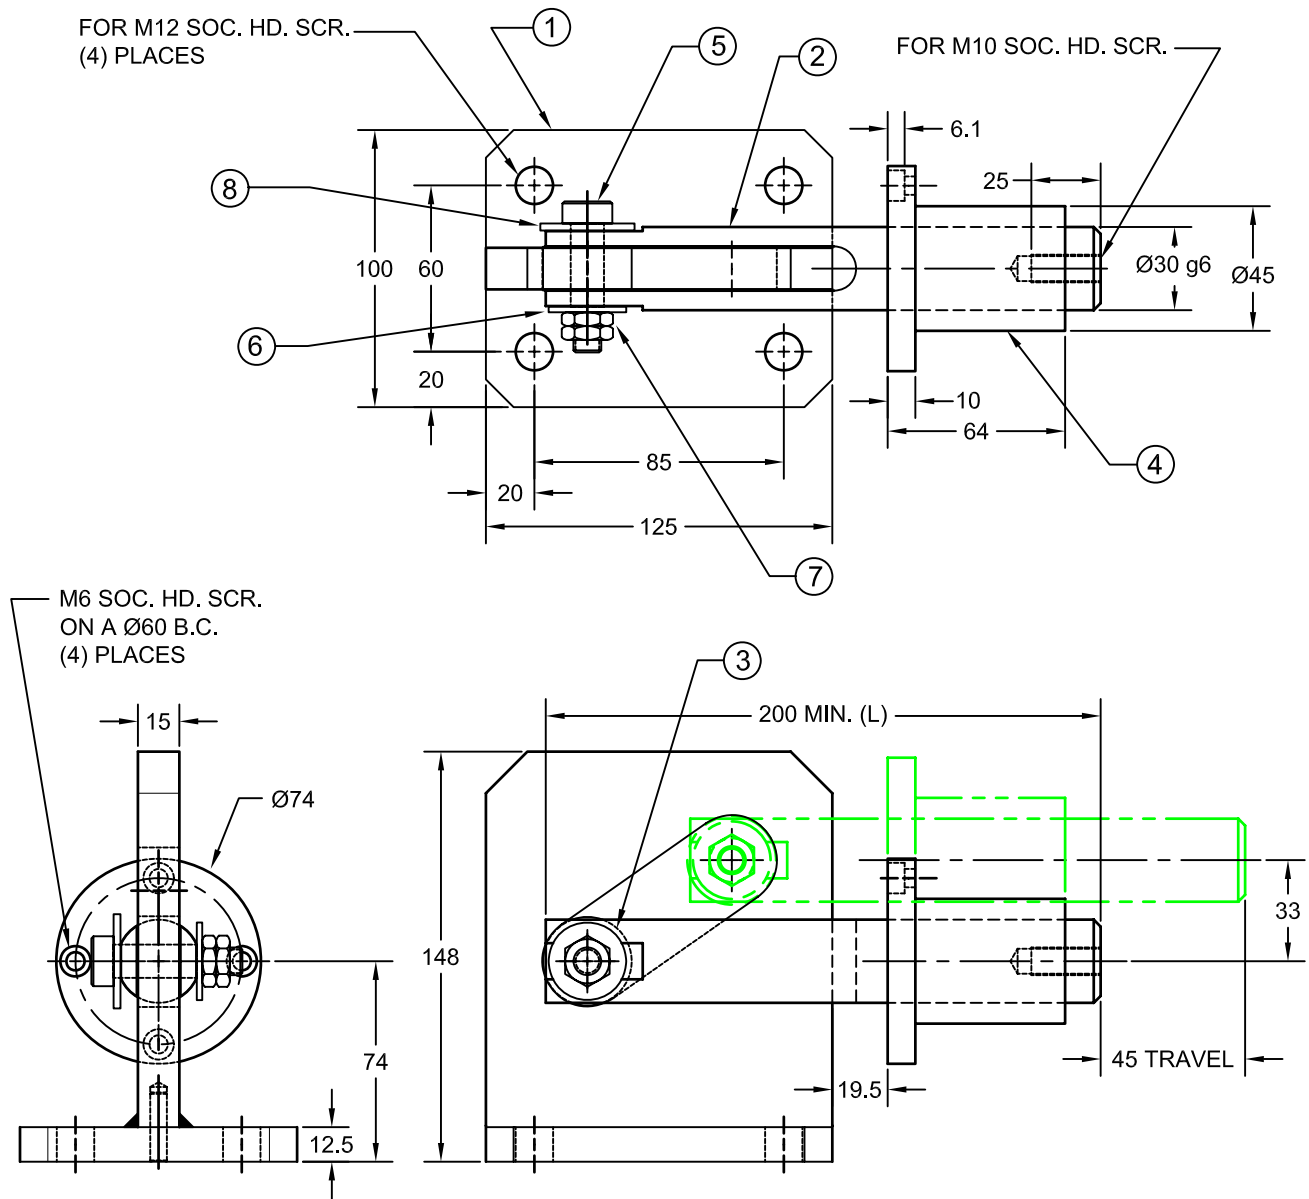

JOLICO J-B TOOL

PRINTED COPY IS UNCONTROLLED

RETRACTABLE ROLLER GUIDE

JOLICO NUMBER	FORD PART NUMBER
J - 886100	WDX3 - 80 - 11033

ORDERING EXAMPLE:

J-886100 L250

SPECIFY "L" LENGTH WHEN ORDERING. ORDER "L" DIMENSION IN 25 mm INCREMENTS.

ITEM	AMT.	NAME	DESCRIPTION
1	1	BASE	WELDMENT J-886100-1
2	1	GUIDE ROD	J-886100-2
3	1	McGILL CAMROL	McGILL PART NUMBER MCYRR-12-S
4	1	THK-LINEAR BUSHING	THK PART NUMBER LMF-30
5	1	SOC. HD. SHD. SCR.	M12 X 30 LG.
6	1	PLAIN FLAT WASHER	Ø10 WASHER
7	2	HEXAGON JAM NUT	M10 JAM NUT
8	1	PLAIN FLAT WASHER	Ø12 WASHER