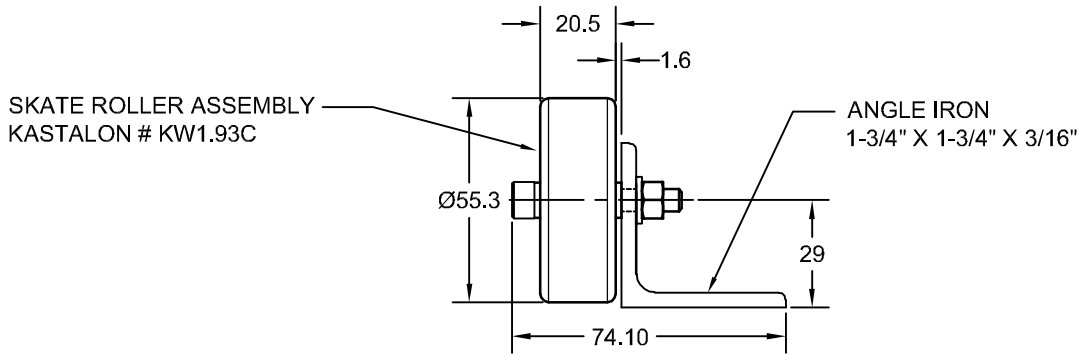

## BLANK LEAD ROLLER SUPPORT

FOR M6 SOC. HD. CAP SCR.  
(2) SLOTS

JOLICO NUMBER	FORD PART NUMBER
J - 887450	WDX3-80-275501

JOLICO NUMBER	FORD PART NUMBER
J - 887451	WDX3-80-275502

SKATE ROLLER ASSEMBLY  
KASTALON # KW1.93C

ANGLE IRON  
1-3/4" X 1-3/4" X 3/16"

FOR M6 SOC. HD. CAP SCR.  
(2) SLOTS

JOLICO NUMBER	FORD PART NUMBER
J - 887452	WDX3-80-275503

JOLICO NUMBER	FORD PART NUMBER
J - 887453	WDX3-80-275504