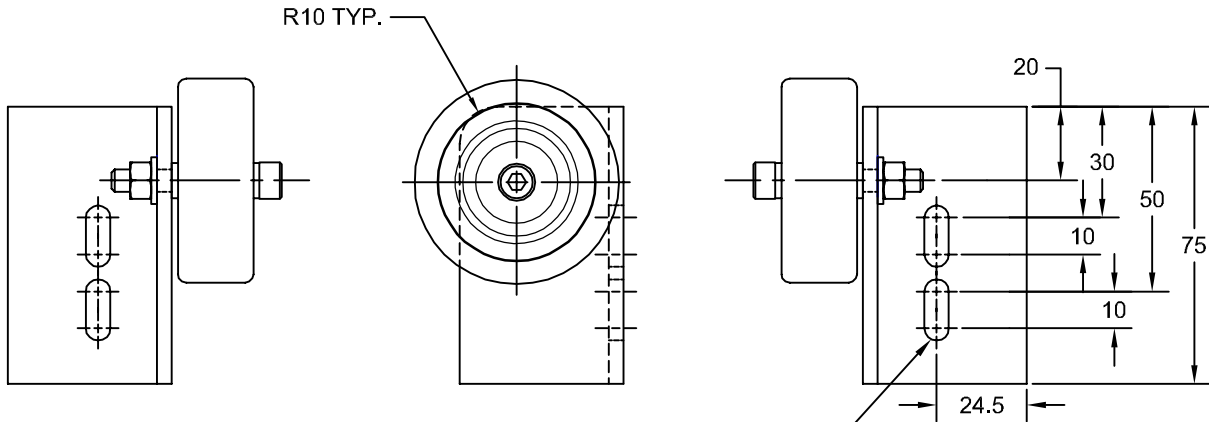

## BLANK LEAD ROLLER SUPPORT

FOR M6 SOC. HD. CAP SCR.  
(2) SLOTS

JOLICO NUMBER	FORD PART NUMBER
J - 887450	WDX3-80-275501

JOLICO NUMBER	FORD PART NUMBER
J - 887451	WDX3-80-275502

SKATE ROLLER ASSEMBLY  
KASTALON # KW1.93C

ANGLE IRON  
1-3/4" X 1-3/4" X 3/16"

FOR M6 SOC. HD. CAP SCR.  
(2) SLOTS

JOLICO NUMBER	FORD PART NUMBER
J - 887452	WDX3-80-275503

JOLICO NUMBER	FORD PART NUMBER
J - 887453	WDX3-80-275504