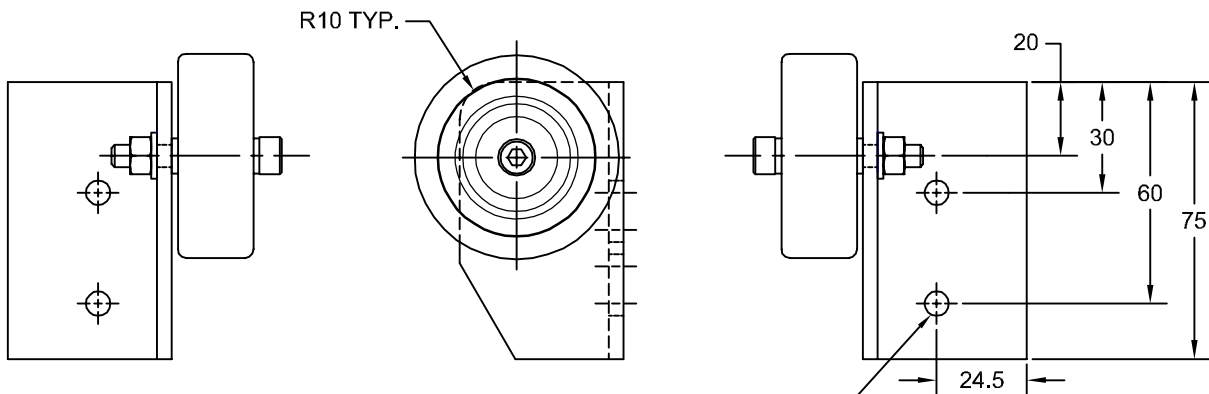

## BLANK LEAD ROLLER SUPPORT

FOR M6 SOC. HD. CAP SCR.  
(2) SLOTS

JOLICO NUMBER	FORD PART NUMBER
J - 887450	WDX3-80-275501

JOLICO NUMBER	FORD PART NUMBER
J - 887451	WDX3-80-275502

SKATE ROLLER ASSEMBLY  
KASTALON # KW1.93C

ANGLE IRON  
1-3/4" X 1-3/4" X 3/16"

FOR M6 SOC. HD. CAP SCR.  
(2) SLOTS

JOLICO NUMBER	FORD PART NUMBER
J - 887452	WDX3-80-275503

JOLICO NUMBER	FORD PART NUMBER
J - 887453	WDX3-80-275504