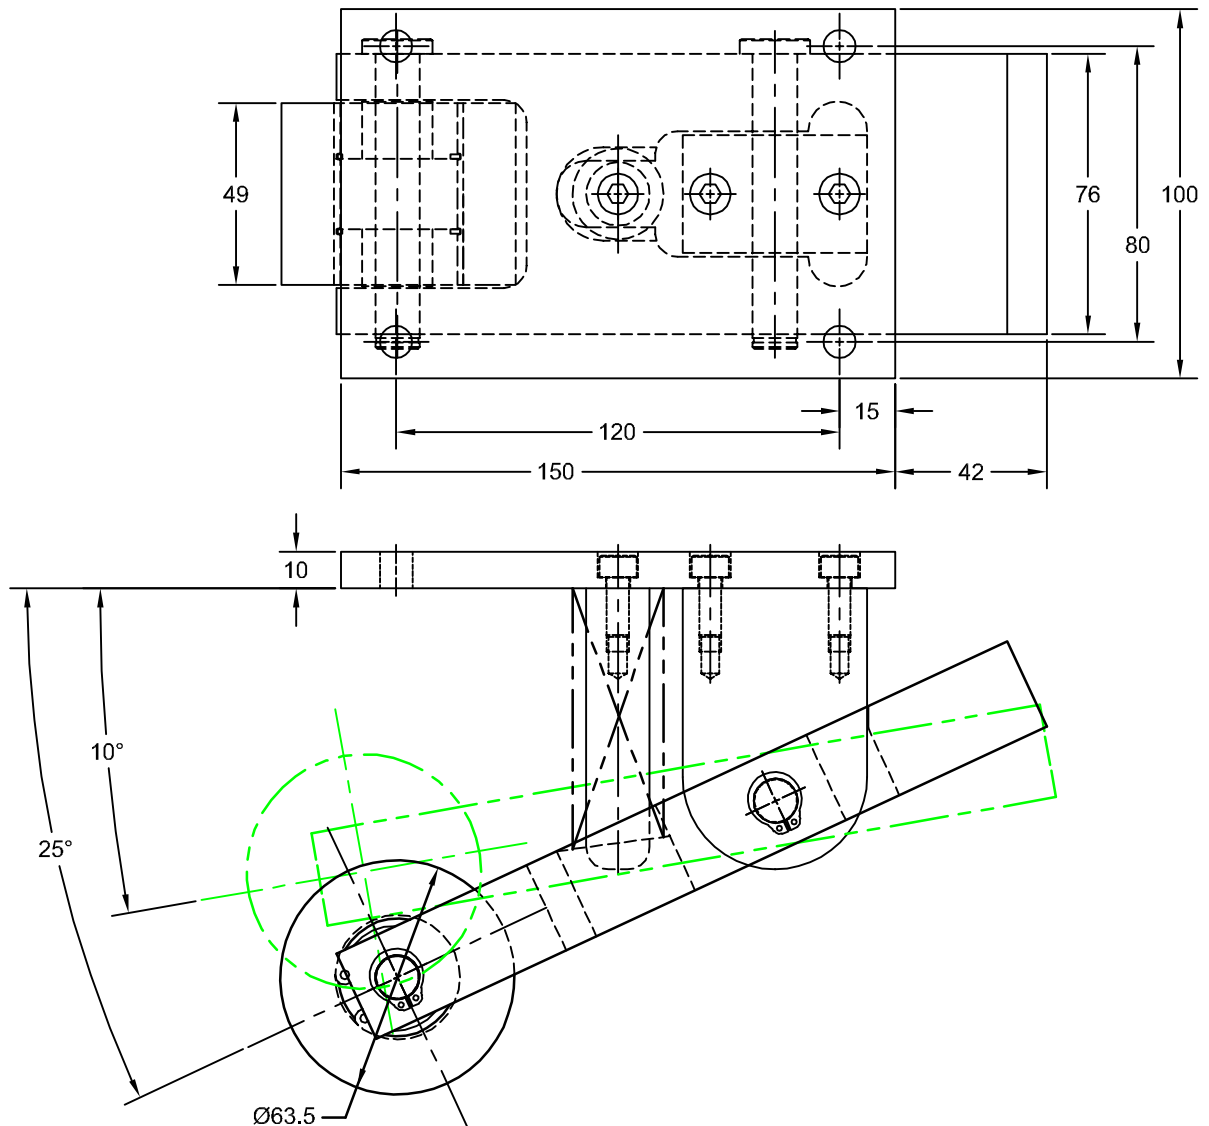

JOLICO J-B TOOL

PRINTED COPY IS
UNCONTROLLED

BLANK HOLD DOWN ROLLER ASSEMBLY USE FOR ABOVE VACUUM CONVEYORS

| JOLICO NUMBER | FORD PART NUMBER |
|------------------|---------------------|
| J - 444900 | WDX03-80-3701A |