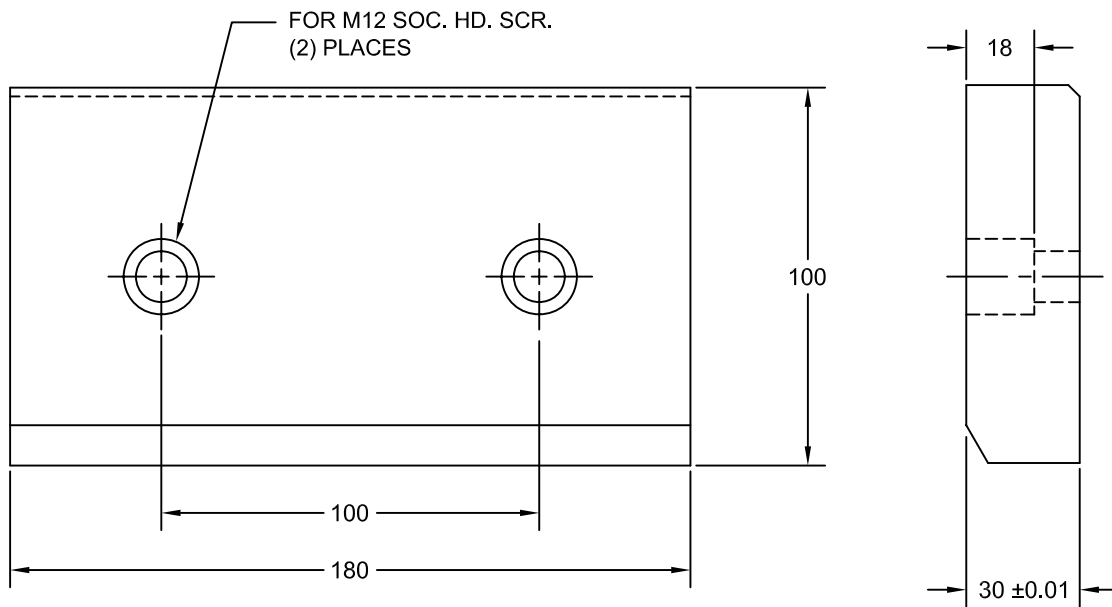

BINDER ACCELERATOR WEAR PLATES AND SPACER BLOCK

BINDER ACCELERATOR WEAR PLATES

JOLICO NUMBER	FORD PART NUMBER	A	B	N
J - 449101	WDX4 - 80 - 13082509	20	13	M12
J - 449102	WDX4 - 80 - 13082514	12	6	M8

BINDER ACCELERATOR SPACER BLOCK

JOLICO NUMBER	FORD PART NUMBER	SURFACE HARDEN
J - 449120	WDX4 - 80 - 19100180	NO HARDENING
J - 449121	WDX4 - 80 - 19100181	Rc 58 - 60