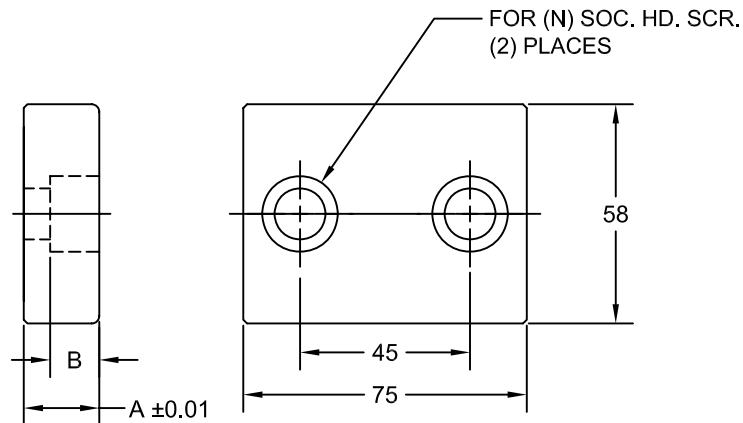

BINDER ACCELERATOR WEAR PLATES AND SPACER BLOCK

BINDER ACCELERATOR WEAR PLATES

JOLICO NUMBER	FORD PART NUMBER	A	B	N
J - 449101	WDX4 - 80 - 13082509	20	13	M12
J - 449102	WDX4 - 80 - 13082514	12	6	M8

BINDER ACCELERATOR SPACER BLOCK

JOLICO NUMBER	FORD PART NUMBER	SURFACE HARDEN
J - 449120	WDX4 - 80 - 19100180	NO HARDENING
J - 449121	WDX4 - 80 - 19100181	Rc 58 - 60