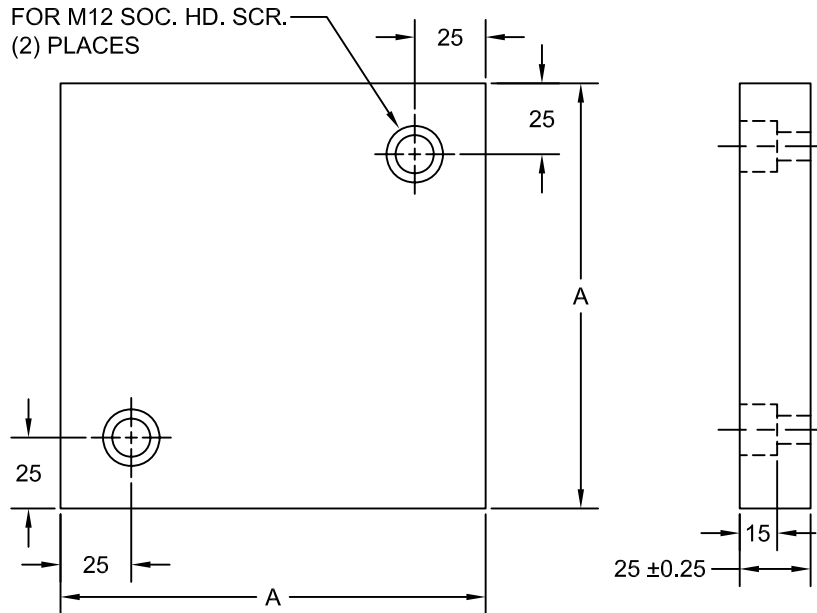

JOLICO J-B TOOL

PRINTED COPY IS UNCONTROLLED

SAFETY PAD BOTTOMING PLATE AND 3mm THICK SHIM PLATE

SAFETY PAD BOTTOMING PLATE

JOLICO NUMBER	NORTH AMERICA PART NUMBER	"A" DIM.
J-228000	WDX04-80-22150	150
J-228001	WDX04-80-22175	175
J-228002	WDX04-80-22200	200

FOR M10 SOC. HD. SCR.
(2) PLACES

3 mm THICK SHIM PLATE

JOLICO NUMBER	NORTH AMERICA PART NUMBER	A DIM.	B DIM.
J - 228003	WDX04-80-23150	150	200
J - 228004	WDX04-80-23175	175	225
J - 228005	WDX04-80-23200	200	250