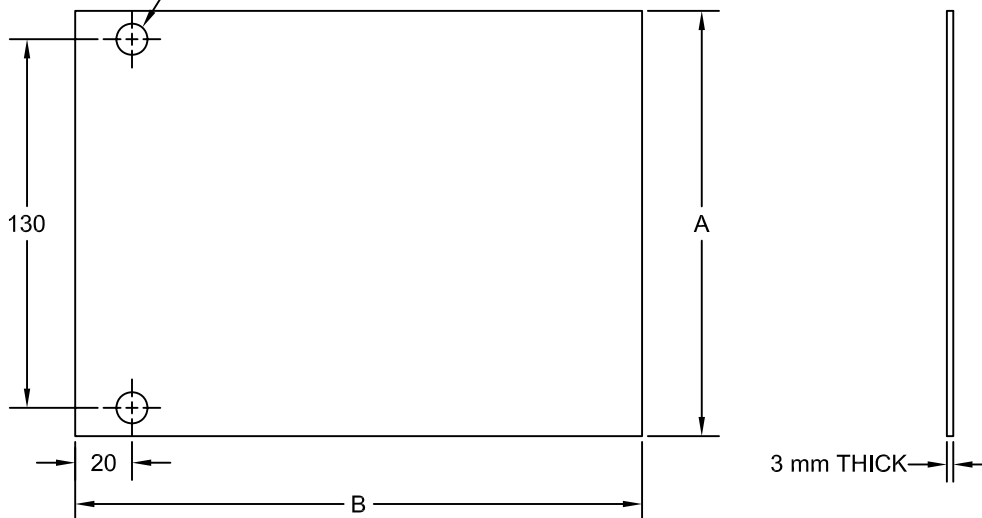

JOLICO J-B TOOL

PRINTED COPY IS UNCONTROLLED

SAFETY PAD BOTTOMING PLATE AND 3mm THICK SHIM PLATE

SAFETY PAD BOTTOMING PLATE

JOLICO NUMBER	NORTH AMERICA PART NUMBER	"A" DIM.
J-228000	WDX04-80-22150	150
J-228001	WDX04-80-22175	175
J-228002	WDX04-80-22200	200

FOR M10 SOC. HD. SCR.
(2) PLACES

3 mm THICK SHIM PLATE

JOLICO NUMBER	NORTH AMERICA PART NUMBER	A DIM.	B DIM.
J - 228003	WDX04-80-23150	150	200
J - 228004	WDX04-80-23175	175	225
J - 228005	WDX04-80-23200	200	250