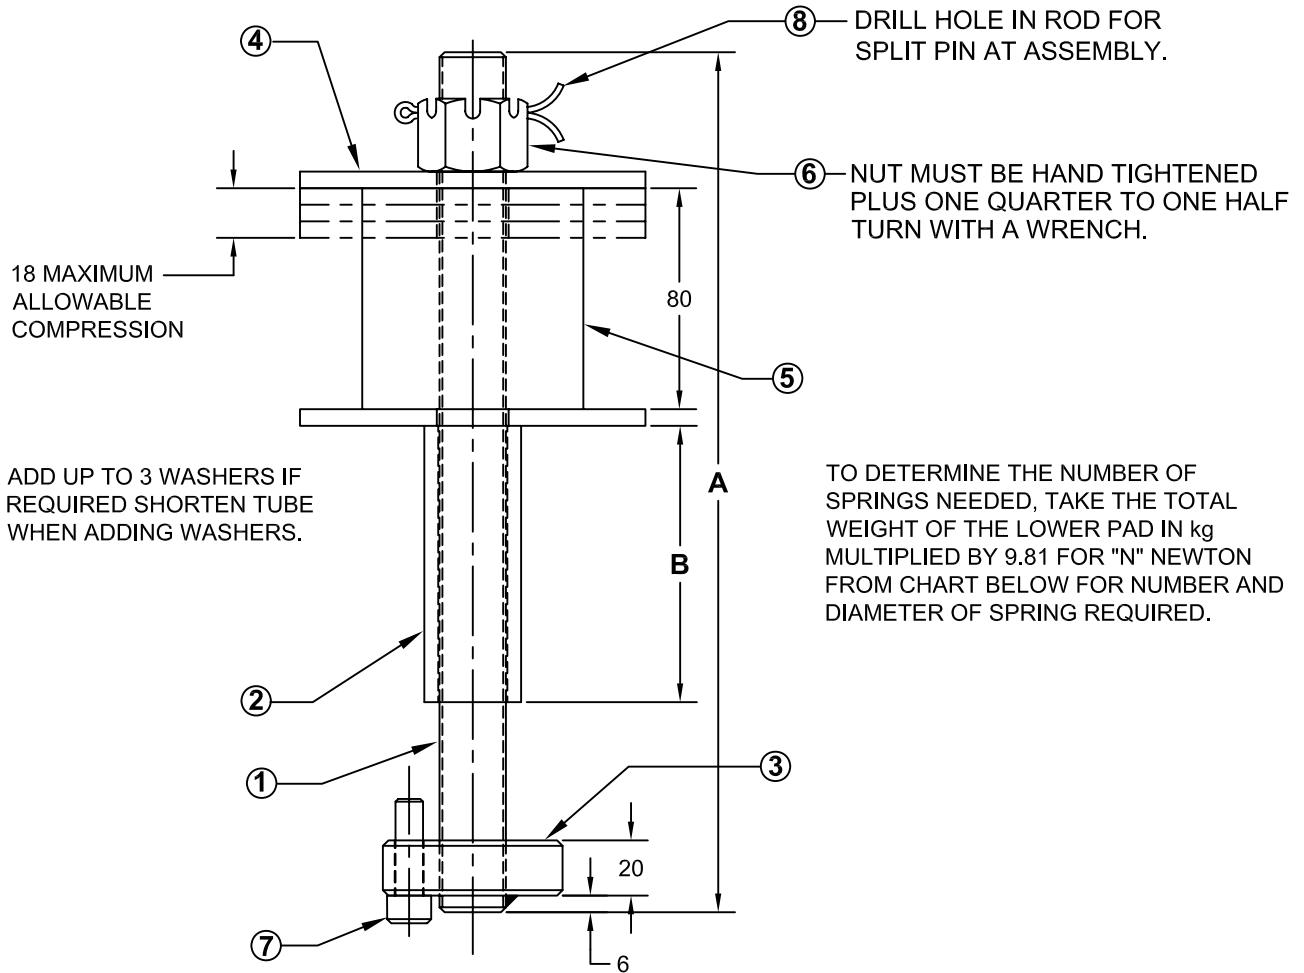

JOLICO J-B TOOL

PRINTED COPY IS UNCONTROLLED

BINDER CONTROL AND RETAINING ASSEMBLY

		JOLICO NUMBER	J - 661872	J - 661873	J - 661874
		FORD PART NUMBER	WDX04-80-25080	WDX04-80-25100	WDX04-80-25125
ITEM	PART NAME	PERMISSIBLE LOAD	5700 N	9800 N	18300 N
1	M24 X "A" LG. THREAD ROD	J - 661822-1			
2	Ø35 x 5.0 x "B" TUBE	# HDOMØ -137-0100			
3	ROUND NUT	J - 228310			
4	RUBBER DIE SPRIG FLAT WASHER	J- 220170	J - 220171	J -220172	
5	RUBBER DIE SPRING	WDX14-84-06080080	WDX14-84-07100080	WDX14-84-08125080	
6	M24 HEXAGON CASTLE NUT	CNM-0024-003			
7	SOC. HD. CAP SCREW M10 X 35	SCHM-0010-0035U			
8	Ø5 X 50 LG. SPLIT PIN	CPM-0005-0050			

ORDERING EXAMPLE: J-661873 A310 B100