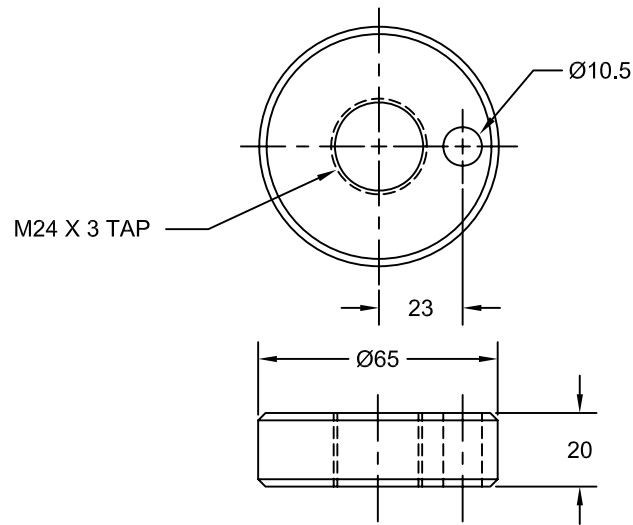

JOLICO J-B TOOL

PRINTED COPY IS UNCONTROLLED

DRAW DIE DINDER CONTROL AND RETAINING ASSEMBLY

FIBER BELTED SPRING FLAT WASHER

JOLICO NUMBER	FORD PART NUMBER	ØA
J - 220170	WDX4-80-26125	125
J - 220171	WDX4-80-26150	150
J - 220172	WDX4-80-26190	190

ROUND NUT

JOLICO NUMBER	FORD PART NUMBER
J - 228310	WDX04-80-26065