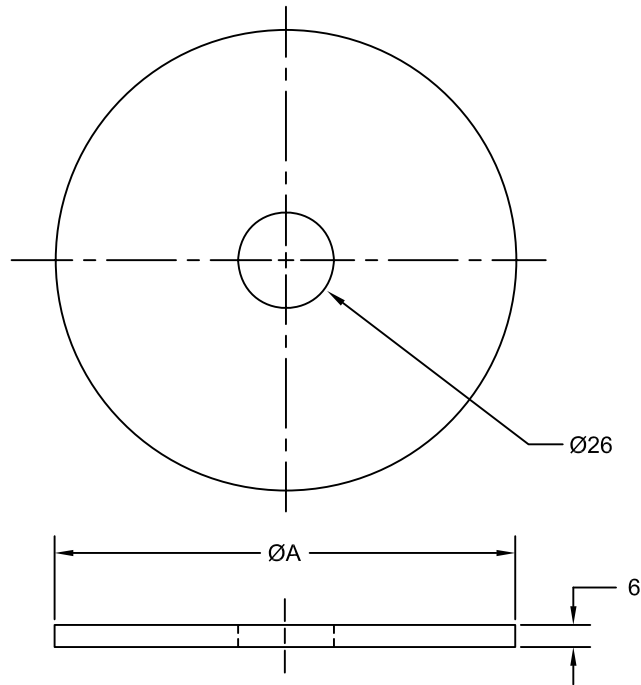

JOLICO J-B TOOL

PRINTED COPY IS UNCONTROLLED

DRAW DIE DINDER CONTROL AND RETAINING ASSEMBLY

FIBER BELTED SPRING FLAT WASHER

JOLICO NUMBER	FORD PART NUMBER	ØA
J - 220170	WDX4-80-26125	125
J - 220171	WDX4-80-26150	150
J - 220172	WDX4-80-26190	190

ROUND NUT

JOLICO NUMBER	FORD PART NUMBER
J - 228310	WDX04-80-26065