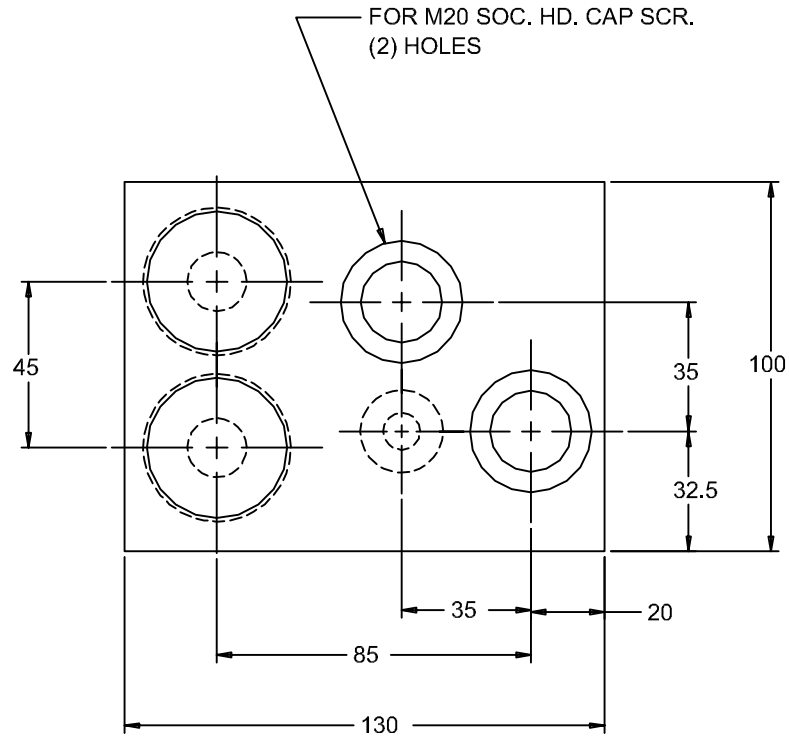

## PAD BOUNCE INHIBITOR

JOLICO NUMBER	FORD PART NUMBER
J - 444803	WDX04-80-07032