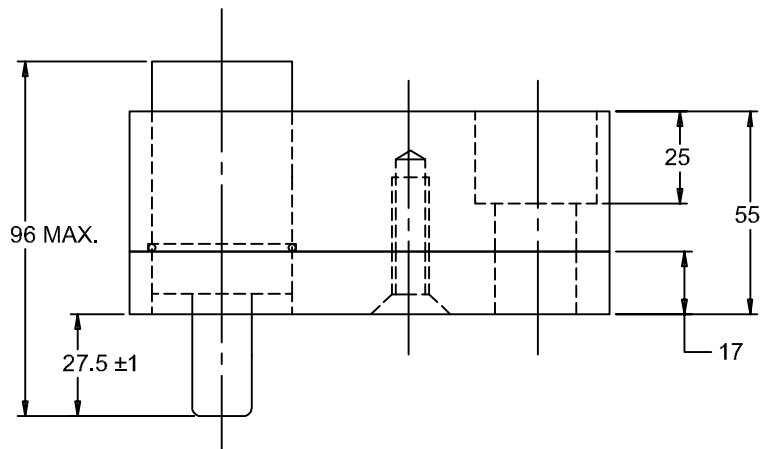

## PAD BOUNCE INHIBITOR

JOLICO NUMBER	FORD PART NUMBER
J - 444803	WDX04-80-07032