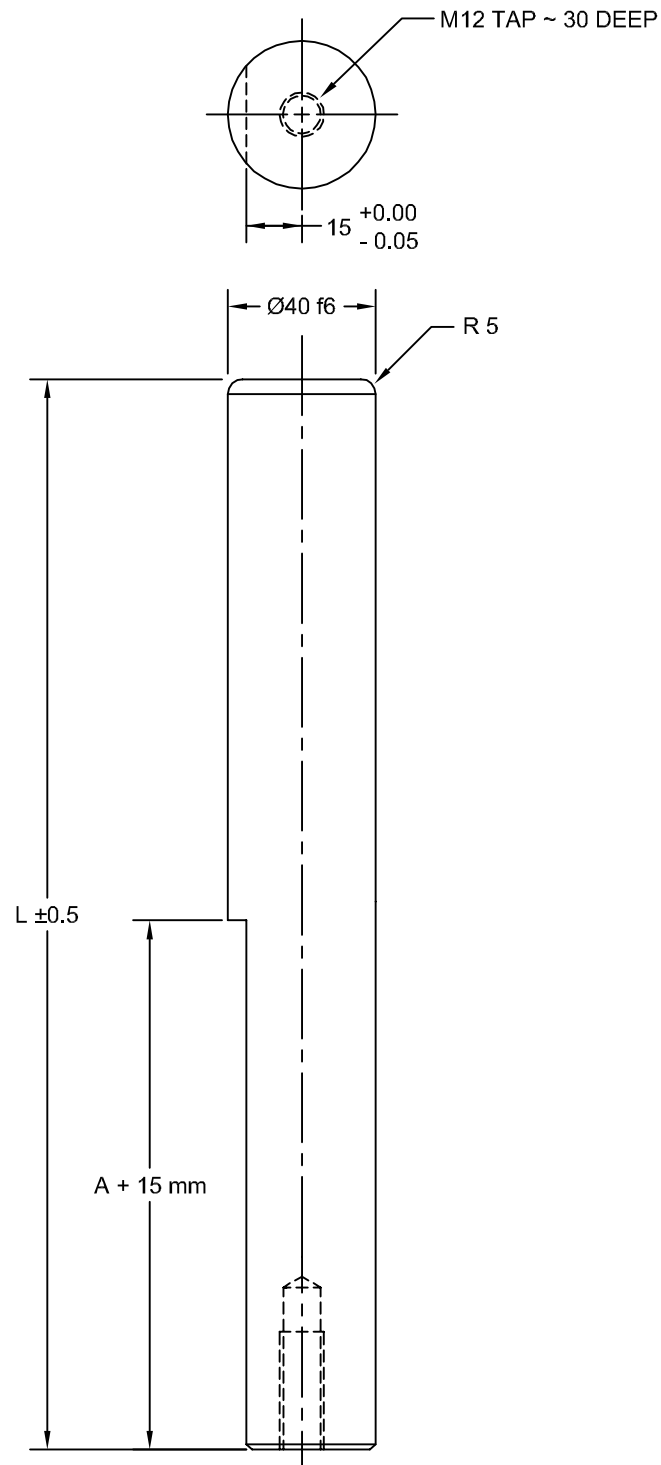

JOLICO J-B TOOL

PRINTED COPY IS UNCONTROLLED

PANEL BLANK SUPPORT PIN

JOLICO NUMBER	FORD PART NUMBER
J - 550636	WDX04-80-3802

ORDERING EXAMPLE:

J- 550636 L450 A200

↑ "A" LENGTH
↑ "L" LENGTH