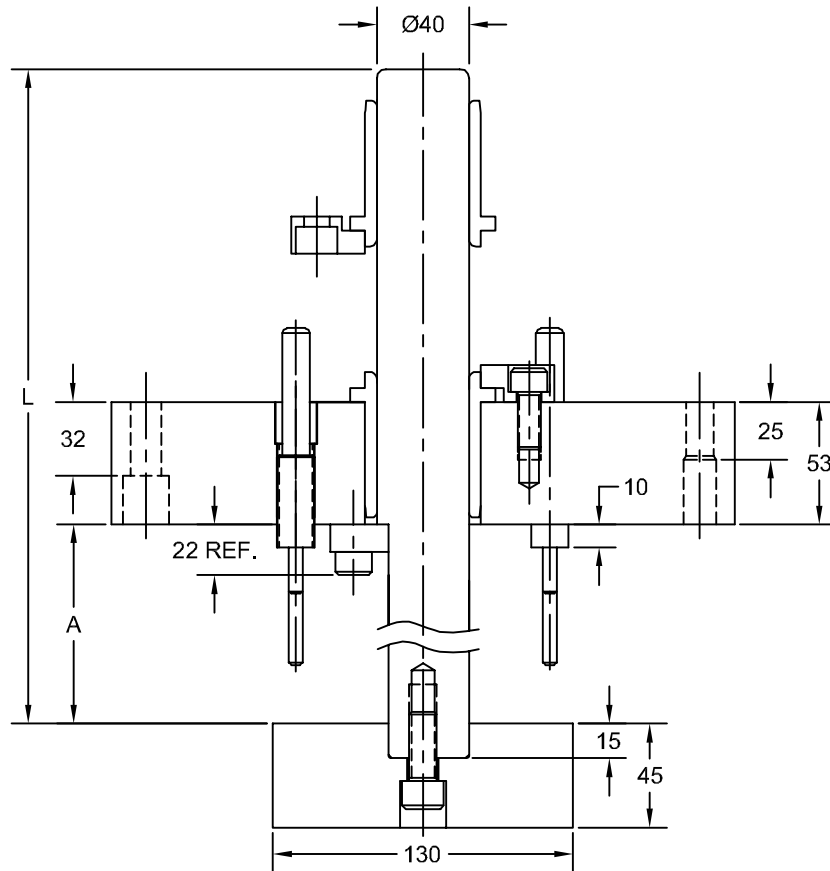

JOLICO J-B TOOL

PRINTED COPY IS UNCONTROLLED

PANEL BLANK SUPPORT ASSEMBLY

JOLICO NUMBER	FORD PART NUMBER
J - 558142	WDX04-80-3501A

ORDERING EXAMPLE:

J- 558142 L450 A200