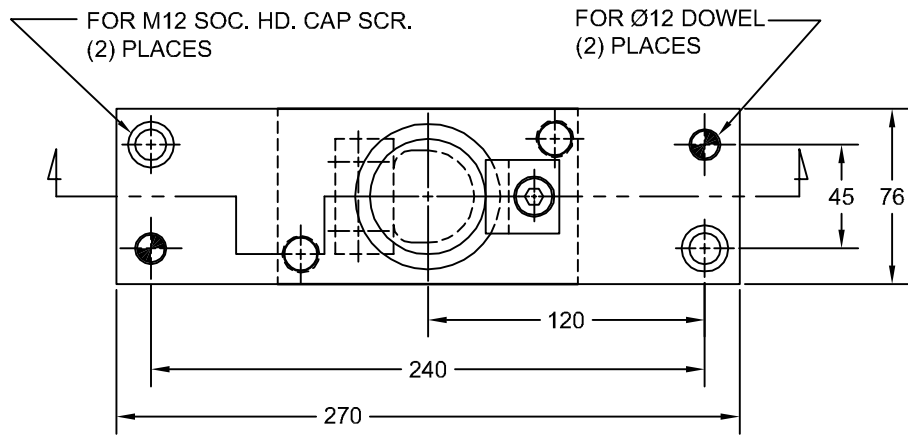

JOLICO J-B TOOL

PRINTED COPY IS UNCONTROLLED

PANEL BLANK SUPPORT ASSEMBLY

JOLICO NUMBER	FORD PART NUMBER
J - 558142	WDX04-80-3501A

ORDERING EXAMPLE:

J- 558142 L450 A200