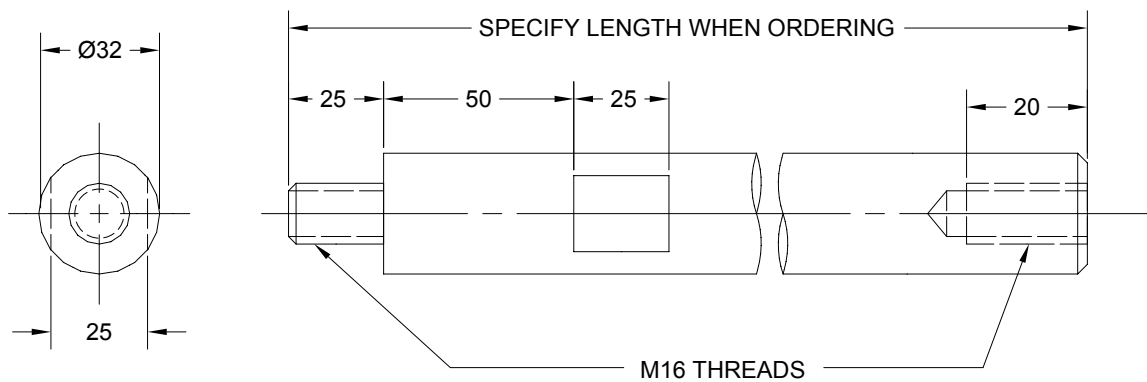

JOLICO J-B TOOL

PRINTED COPY IS UNCONTROLLED

BOTTOMING BLOCK AND PAD TRANSFER PIN

BOTTOMING BLOCK

JOLICO NUMBER	FORD PART NUMBER
J - 228399	WDX6 - 80 - 042575

PAD TRANSFER PIN

JOLICO NUMBER	FORD PART NUMBER
J - 669717	WDX6 - 80 - 2801

ORDERING EXAMPLE

J - 669717 - L 300

PIN LENGTH