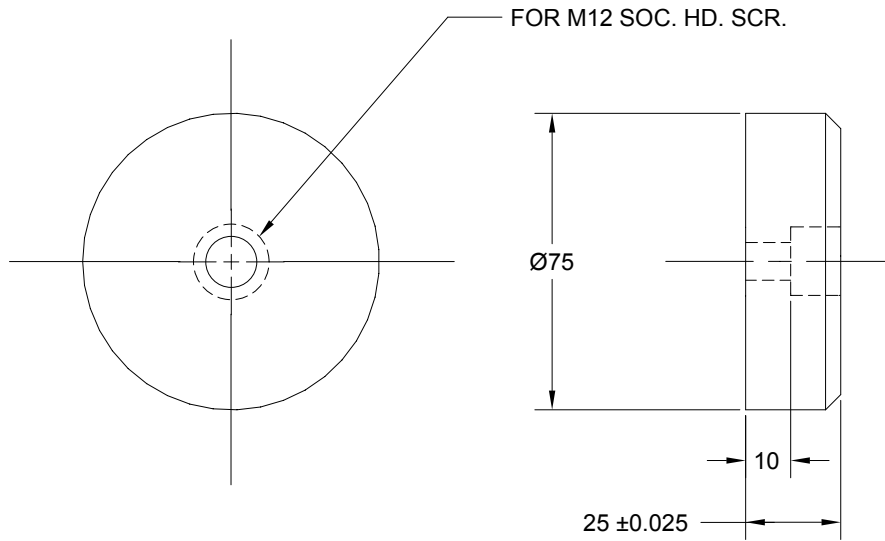

JOLICO J-B TOOL

PRINTED COPY IS UNCONTROLLED

BOTTOMING BLOCK AND PAD TRANSFER PIN

BOTTOMING BLOCK

JOLICO NUMBER	FORD PART NUMBER
J - 228399	WDX6 - 80 - 042575

PAD TRANSFER PIN

JOLICO NUMBER	FORD PART NUMBER
J - 669717	WDX6 - 80 - 2801

ORDERING EXAMPLE

J - 669717 - L 300

PIN LENGTH