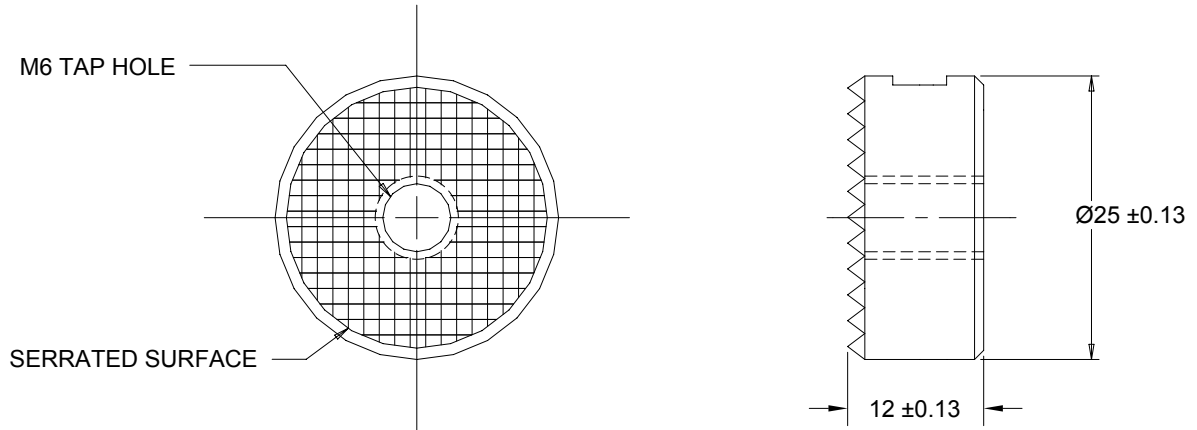

JOLICO J-B TOOL

PRINTED COPY IS
UNCONTROLLED

SERRATED PART GRIPPER

JOLICO NUMBER	FORD PART NUMBER
J - 887506	WDX6 - 80 - 2901