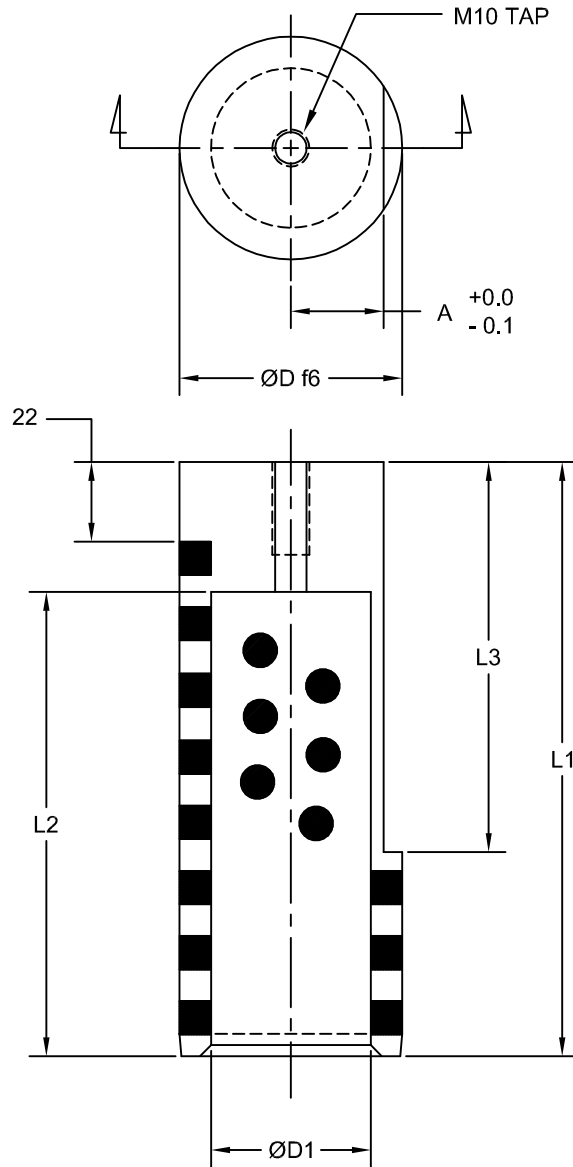

JOLICO J-B TOOL

PRINTED COPY IS UNCONTROLLED

FLANGE STRIPPER SLIDE PIN FOR INSTALLING IN DIE CASTING

JOLICO NUMBER	FORD PART NUMBER	ØD	ØD1	L1	L2	L3	A
J - 558170	WDX6 - 80 - 1350110	50	35	110	85	75	19
J - 558171	WDX6 - 80 - 1360160	60	43	160	125	105	25
J - 558172	WDX6 - 80 - 1375200	75	53	200	160	125	30