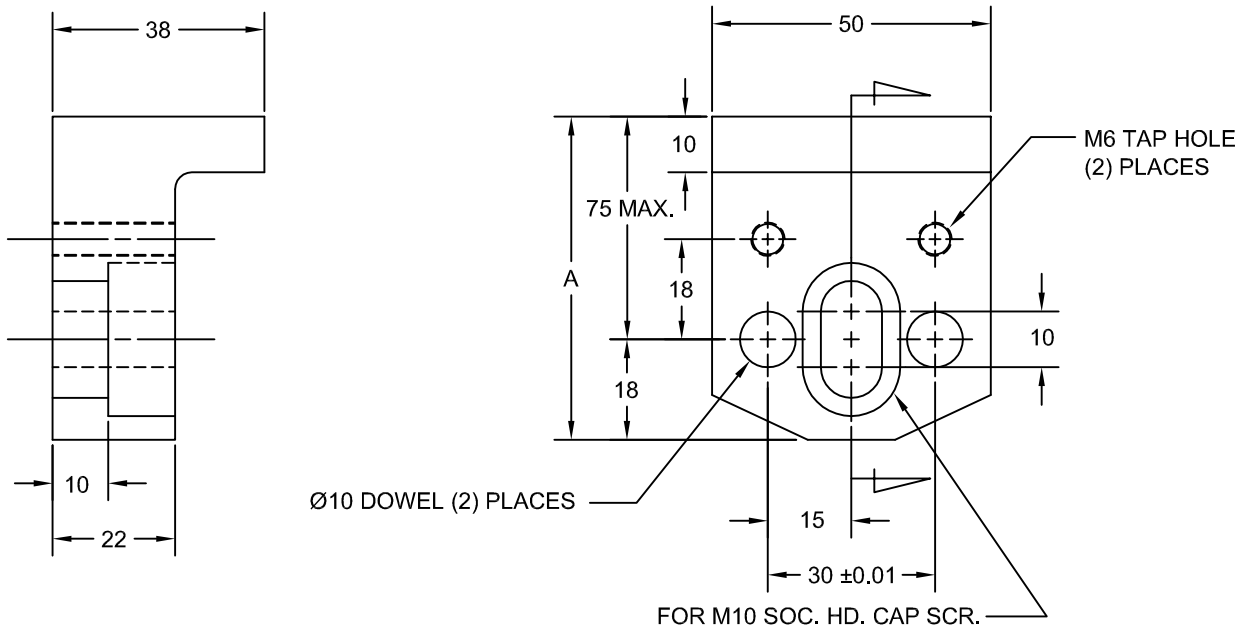

JOLICO J-B TOOL

PRINTED COPY IS UNCONTROLLED

FLANGE STRIPPER GUIDE STOP AND STRIPPER PLATE FOR INSTALLING IN DIE CASTING

GUIDE STOP PLATE

JOLICO NUMBER	FORD PART NUMBER
J - 442195	WDX6 - 80 - 1480020

STRIPPER PLATE

JOLICO NUMBER	FORD PART NUMBER	A
J - 558180	WDX6 - 80 - 1450035	53 MIN.
J - 558181	WDX6 - 80 - 1460040	58 MIN.
J - 558182	WDX6 - 80 - 1475050	68 MIN.