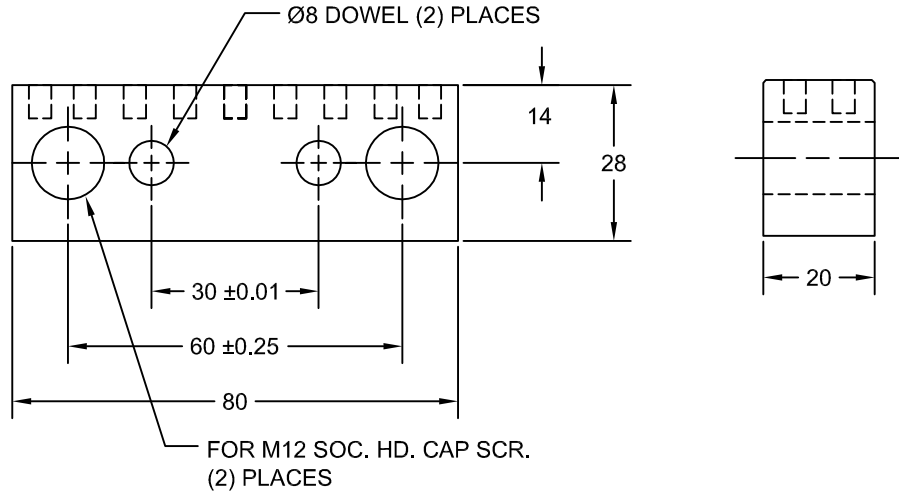

JOLICO J-B TOOL

PRINTED COPY IS UNCONTROLLED

FLANGE STRIPPER GUIDE STOP AND STRIPPER PLATE FOR INSTALLING IN DIE CASTING

GUIDE STOP PLATE

JOLICO NUMBER	FORD PART NUMBER
J - 442195	WDX6 - 80 - 1480020

STRIPPER PLATE

JOLICO NUMBER	FORD PART NUMBER	A
J - 558180	WDX6 - 80 - 1450035	53 MIN.
J - 558181	WDX6 - 80 - 1460040	58 MIN.
J - 558182	WDX6 - 80 - 1475050	68 MIN.