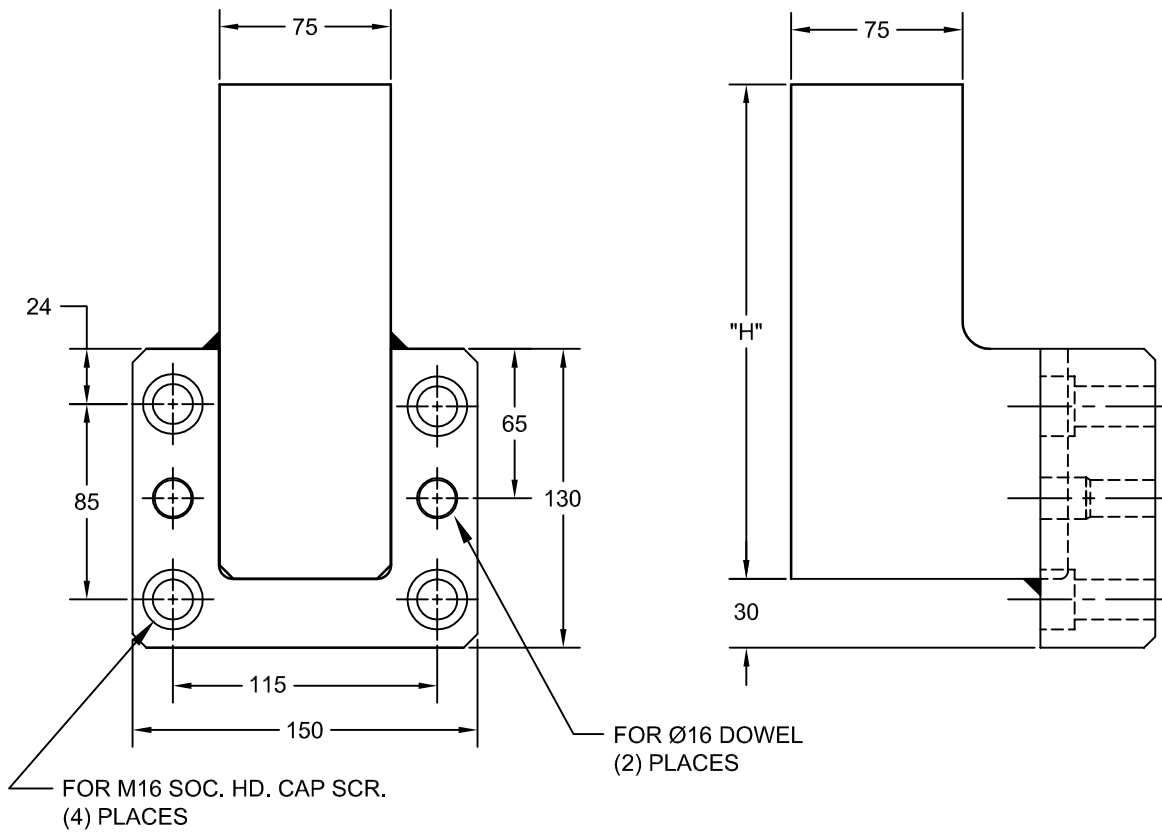

JOLICO J-B TOOL

PRINTED COPY IS UNCONTROLLED

STEEL OUTRIGGER

| JOLICO PART NUMBER | FORD PART NUMBER |
|--------------------|------------------|
| J-558190 | WDX06-80-09075 |

ORDERING EXAMPLE

J-558190 L100 H175

SPECIFY "L" & "H" DIMENSION WHEN ORDERING