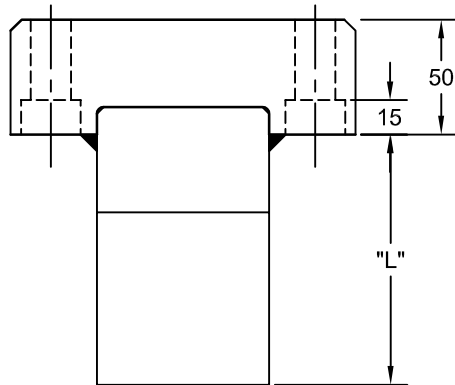

JOLICO J-B TOOL

PRINTED COPY IS UNCONTROLLED

STEEL OUTRIGGER

| JOLICO PART NUMBER | FORD PART NUMBER |
|--------------------|------------------|
| J-558190 | WDX06-80-09075 |

ORDERING EXAMPLE

J-558190 L100 H175

SPECIFY "L" & "H" DIMENSION WHEN ORDERING