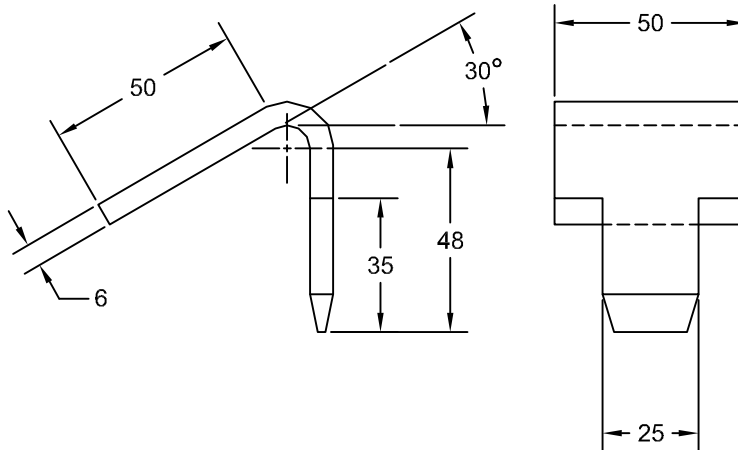

JOLICO J-B TOOL

PRINTED COPY IS
UNCONTROLLED

SCRAP CHUTE RETAINER AND HOOK

SCRAP CHUTE RETAINER

JOLICO NUMBER	FORD PART NUMBER
J - 663101	WDX5 - 60 - 3101

SCRAP CHUTE HOOK

JOLICO NUMBER	FORD PART NUMBER
J - 663102	WDX5 - 60 - 3102