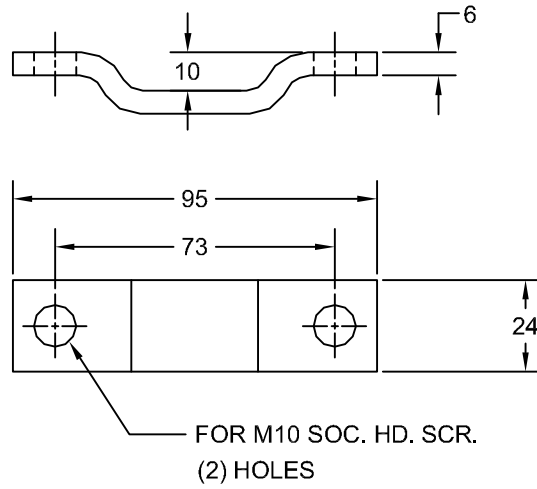

JOLICO J-B TOOL

PRINTED COPY IS
UNCONTROLLED

SCRAP CHUTE RETAINER AND HOOK

SCRAP CHUTE RETAINER

JOLICO NUMBER	FORD PART NUMBER
J - 663101	WDX5 - 60 - 3101

SCRAP CHUTE HOOK

JOLICO NUMBER	FORD PART NUMBER
J - 663102	WDX5 - 60 - 3102