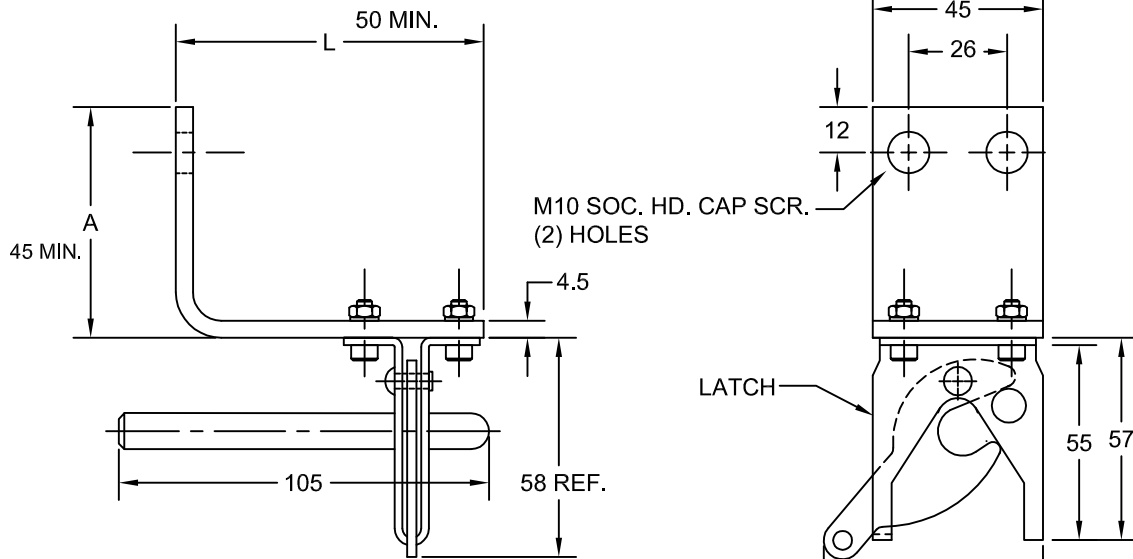

JOLICO J-B TOOL

PRINTED COPY IS UNCONTROLLED

GRAVITY LATCH WITH ELL BRACKET ASSEMBLY

GRAVITY LATCH STRAIGHT HOOK

JOLICO NUMBER	FORD PART NUMBER	
J - 885002 - R	WDX5 - 80 - 275801 - R	RIGHT HAND SHOWN
J - 885002 - L	WDX5 - 80 - 275801 - L	LEFT HAND OPPOSITE
J - 885000	WDX5 - 80 - 275801	LATCH ONLY WITH HOOK

LATCH ASSEMBLY INCLUDES
 (1) BRACKET
 (1) LATCH
 (4) FASTENERS
 (1) HOOK

GRAVITY LATCH ELL HOOK

JOLICO NUMBER	FORD PART NUMBER	
J - 885003 - R	WDX5-80-275802-R	RIGHT HAND SHOWN
J - 885003 - L	WDX5-80-275802-L	LEFT HAND OPPOSITE
J - 885009	WDX5-80-275802	LATCH AND HOOK ONLY

ORDERING EXAMPLE
 FOR GRAVITY LATCH
 STRAIGHT HOOK
 J - 885002 - R L75 A50