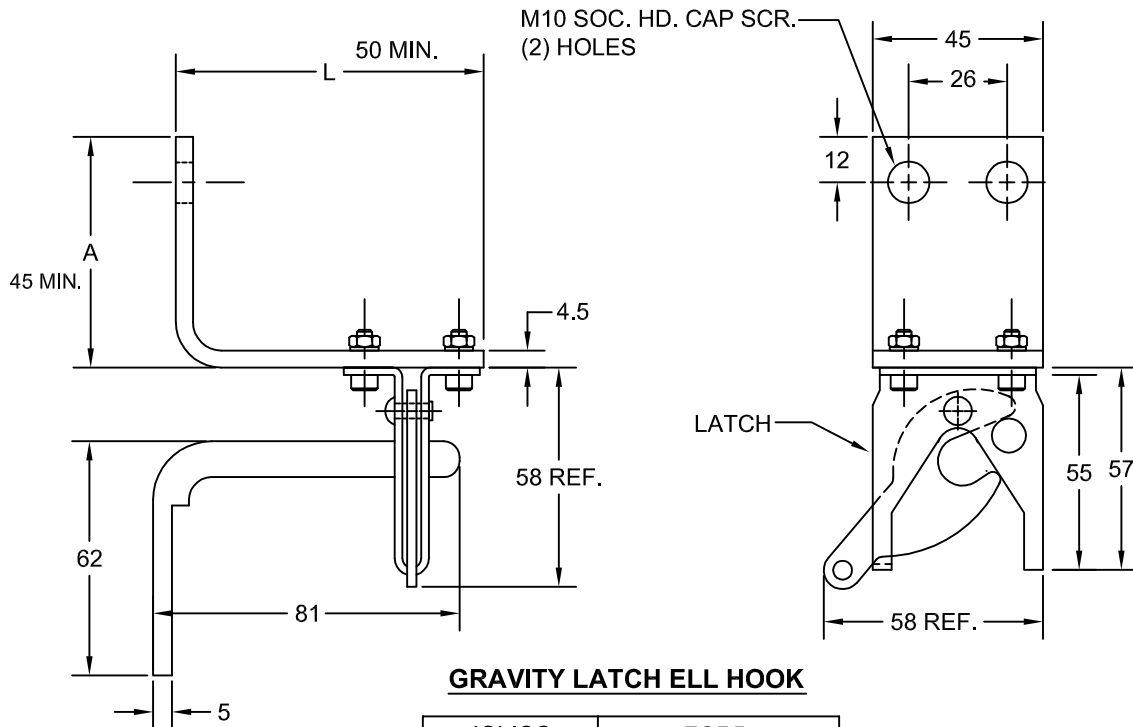

JOLICO J-B TOOL

PRINTED COPY IS UNCONTROLLED

GRAVITY LATCH WITH ELL BRACKET ASSEMBLY

GRAVITY LATCH STRAIGHT HOOK

JOLICO NUMBER	FORD PART NUMBER	
J - 885002 - R	WDX5 - 80 - 275801 - R	RIGHT HAND SHOWN
J - 885002 - L	WDX5 - 80 - 275801 - L	LEFT HAND OPPOSITE
J - 885000	WDX5 - 80 - 275801	LATCH ONLY WITH HOOK

LATCH ASSEMBLY INCLUDES
 (1) BRACKET
 (1) LATCH
 (4) FASTENERS
 (1) HOOK

GRAVITY LATCH ELL HOOK

JOLICO NUMBER	FORD PART NUMBER	
J - 885003 - R	WDX5-80-275802-R	RIGHT HAND SHOWN
J - 885003 - L	WDX5-80-275802-L	LEFT HAND OPPOSITE
J - 885009	WDX5-80-275802	LATCH AND HOOK ONLY

ORDERING EXAMPLE
 FOR GRAVITY LATCH
 STRAIGHT HOOK
 J - 885002 - R L75 A50