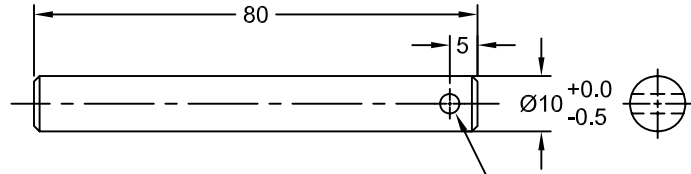

JOLICO J-B TOOL

PRINTED COPY IS UNCONTROLLED

HINGED BRACKET ASSEMBLY

Ø 3.5 DRILL, (1) HOLE

SUPPLIED WITH HINGE PIN

- (1) Ø 3.2 X 22 LG. COTTER PIN (NOT SHOWN)
- (2) 10 mm I.D. FLAT WASHER (NOT SHOWN)

HINGED PIN

JOLICO NUMBER	FORD PART NUMBER
J - 663169-P	WDX5 - 60 - 3710

Ø11 (3) HOLES

HINGED BRACKET

JOLICO NUMBER	FORD PART NUMBER
J - 663169	WDX5 - 60 - 3704

	ASSEMBLY NUMBER	HINGE BRACKET	HINGE PIN
JOLICO NUMBER	J-663169-A	J-663169	J-663169-P
FORD NUMBER	WDX5-60-3704-A	WDX5-60-3704	WDX5-60-3710