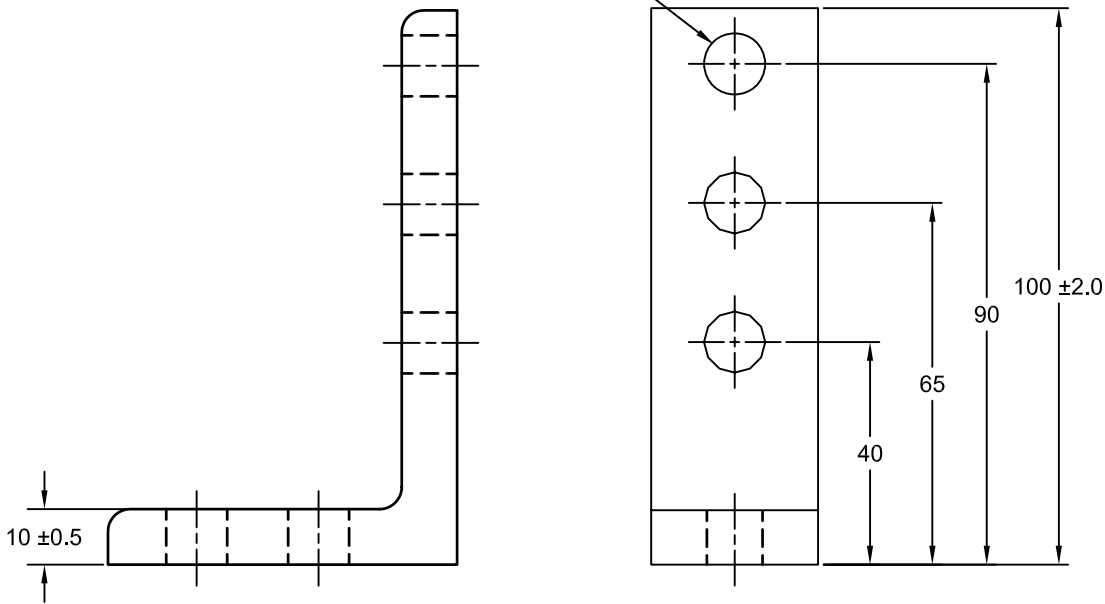

JOLICO J-B TOOL

PRINTED COPY IS UNCONTROLLED

HINGED BRACKET ASSEMBLY

Ø 3.5 DRILL, (1) HOLE

SUPPLIED WITH HINGE PIN

- (1) Ø 3.2 X 22 LG. COTTER PIN (NOT SHOWN)
- (2) 10 mm I.D. FLAT WASHER (NOT SHOWN)

HINGED PIN

JOLICO NUMBER	FORD PART NUMBER
J - 663169-P	WDX5 - 60 - 3710

Ø11 (3) HOLES

HINGED BRACKET

JOLICO NUMBER	FORD PART NUMBER
J - 663169	WDX5 - 60 - 3704

	ASSEMBLY NUMBER	HINGE BRACKET	HINGE PIN
JOLICO NUMBER	J-663169-A	J-663169	J-663169-P
FORD NUMBER	WDX5-60-3704-A	WDX5-60-3704	WDX5-60-3710