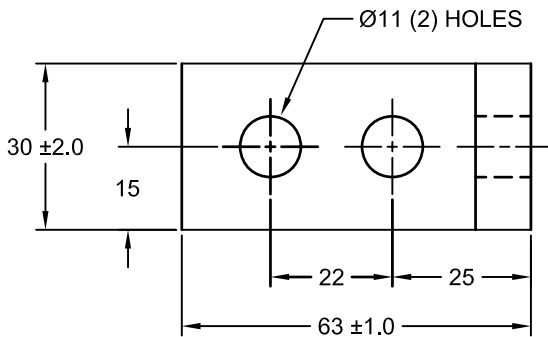

JOLICO J-B TOOL

PRINTED COPY IS UNCONTROLLED

HINGED BRACKET ASSEMBLY

Ø 3.5 DRILL, (1) HOLE

SUPPLIED WITH HINGE PIN

- (1) Ø 3.2 X 22 LG. COTTER PIN (NOT SHOWN)
- (2) 10 mm I.D. FLAT WASHER (NOT SHOWN)

HINGED PIN

JOLICO NUMBER	FORD PART NUMBER
J - 663169-P	WDX5 - 60 - 3710

Ø11 (3) HOLES

HINGED BRACKET

JOLICO NUMBER	FORD PART NUMBER
J - 663169	WDX5 - 60 - 3704

	ASSEMBLY NUMBER	HINGE BRACKET	HINGE PIN
JOLICO NUMBER	J-663169-A	J-663169	J-663169-P
FORD NUMBER	WDX5-60-3704-A	WDX5-60-3704	WDX5-60-3710