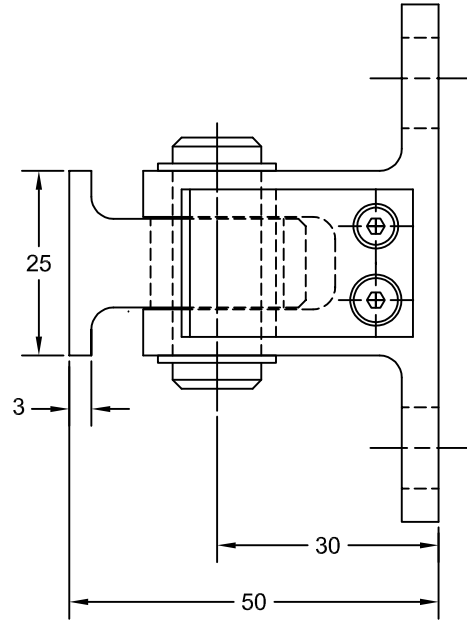

JOLICO J-B TOOL

PRINTED COPY IS UNCONTROLLED

SWING BRACKET FOR SCRAP CHUTE

JOLICO NUMBER	FORD PART NUMBER
J - 550560	WDX5 - 60 - 3801A