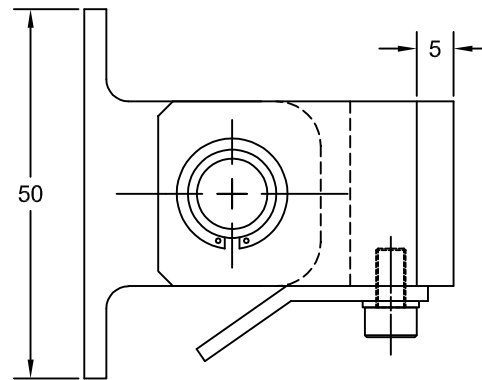

JOLICO J-B TOOL

PRINTED COPY IS UNCONTROLLED

SWING BRACKET FOR SCRAP CHUTE

JOLICO NUMBER	FORD PART NUMBER
J - 550560	WDX5 - 60 - 3801A