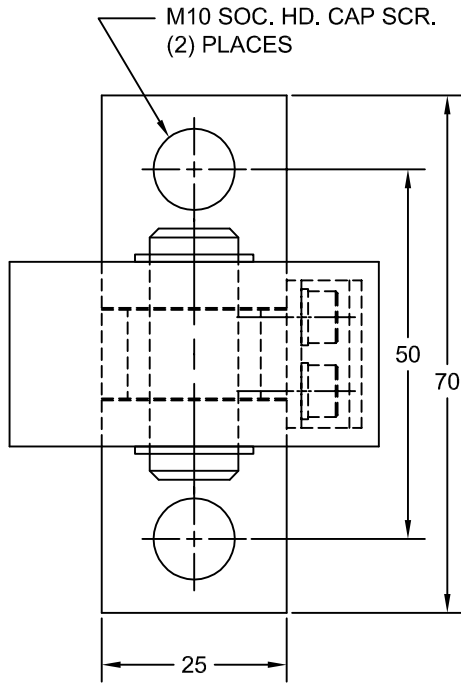

JOLICO J-B TOOL

PRINTED COPY IS UNCONTROLLED

SWING BRACKET FOR SCRAP CHUTE

JOLICO NUMBER	FORD PART NUMBER
J - 550560	WDX5 - 60 - 3801A