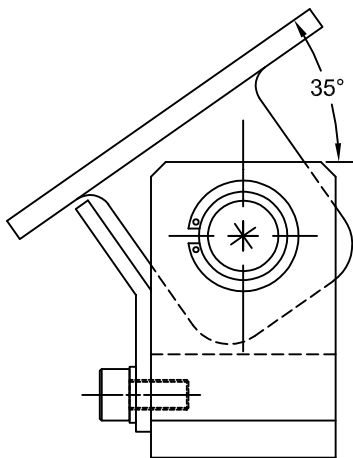

JOLICO J-B TOOL

PRINTED COPY IS UNCONTROLLED

SWING BRACKET FOR SCRAP CHUTE

JOLICO NUMBER	FORD PART NUMBER
J - 550560	WDX5 - 60 - 3801A