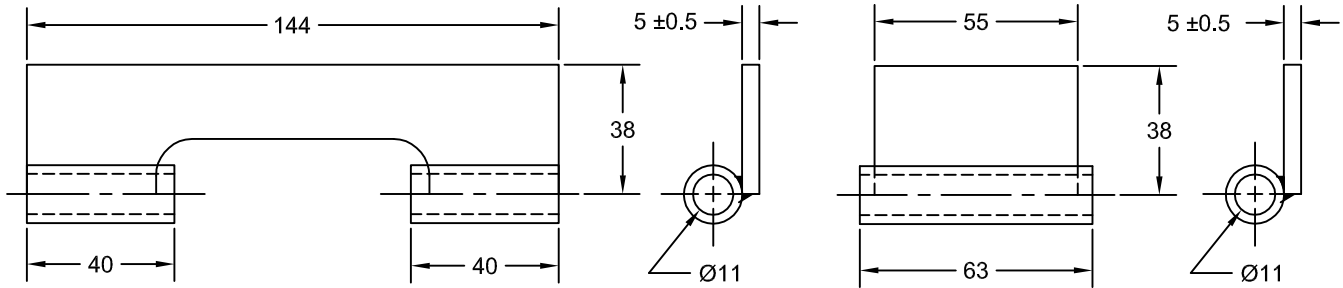

JOLICO J-B TOOL

PRINTED COPY IS UNCONTROLLED

SCRAP CHUTE HINGE AND PIN

DUAL HINGE

JOLICO NUMBER	FORD GLOBAL PART NUMBER
J - 663400	WDX5 - 60 - 3301

HINGE OR PIN GUIDE

JOLICO NUMBER	FORD GLOBAL PART NUMBER
J - 663401	WDX5 - 60 - 3302

HINGE PIN

JOLICO NUMBER	FORD GLOBAL PART NUMBER
J - 663402	WDX5 - 60 - 3303

HINGE PIN ASSEMBLY

JOLICO NUMBER	FORD GLOBAL PART NUMBER
J - 663400-A	WDX5-60-3301-A