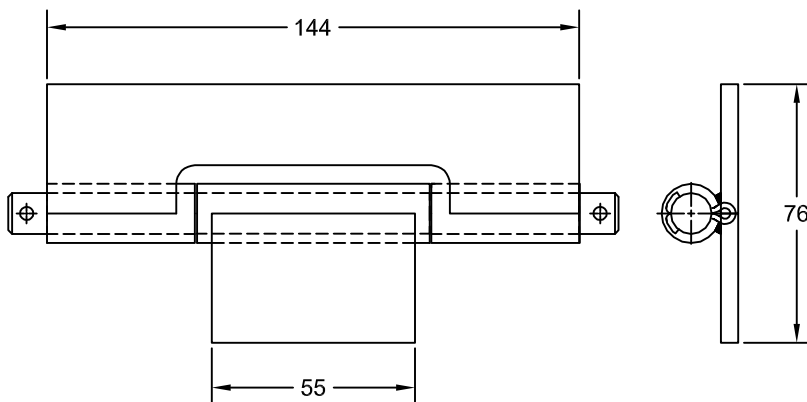

JOLICO J-B TOOL

PRINTED COPY IS UNCONTROLLED

SCRAP CHUTE HINGE AND PIN

DUAL HINGE

JOLICO NUMBER	FORD GLOBAL PART NUMBER
J - 663400	WDX5 - 60 - 3301

HINGE OR PIN GUIDE

JOLICO NUMBER	FORD GLOBAL PART NUMBER
J - 663401	WDX5 - 60 - 3302

HINGE PIN

JOLICO NUMBER	FORD GLOBAL PART NUMBER
J - 663402	WDX5 - 60 - 3303

HINGE PIN ASSEMBLY

JOLICO NUMBER	FORD GLOBAL PART NUMBER
J - 663400-A	WDX5-60-3301-A