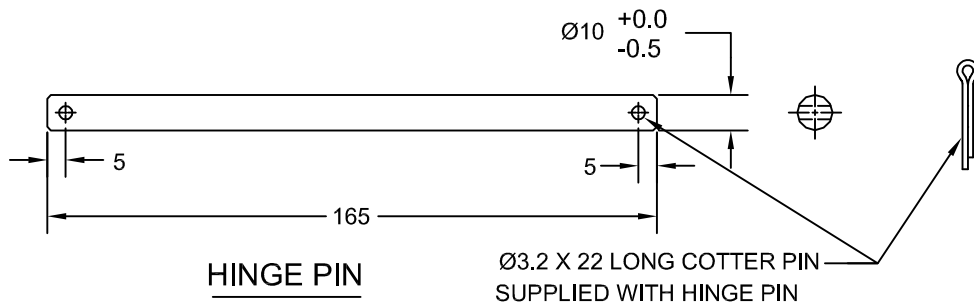

JOLICO J-B TOOL

PRINTED COPY IS UNCONTROLLED

SCRAP CHUTE HINGE AND PIN

DUAL HINGE

JOLICO NUMBER	FORD GLOBAL PART NUMBER
J - 663400	WDX5 - 60 - 3301

HINGE OR PIN GUIDE

JOLICO NUMBER	FORD GLOBAL PART NUMBER
J - 663401	WDX5 - 60 - 3302

HINGE PIN

JOLICO NUMBER	FORD GLOBAL PART NUMBER
J - 663402	WDX5 - 60 - 3303

HINGE PIN ASSEMBLY

JOLICO NUMBER	FORD GLOBAL PART NUMBER
J - 663400-A	WDX5-60-3301-A