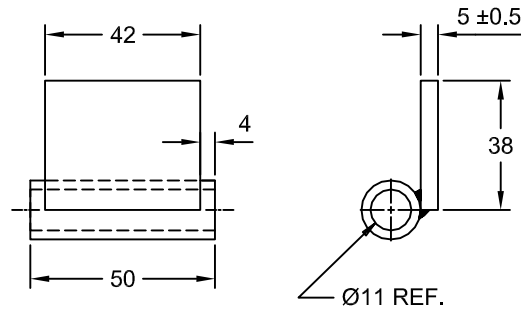

JOLICO J-B TOOL

PRINTED COPY IS UNCONTROLLED

SLIDER BOLT

HINGE

JOLICO NUMBER	FORD GLOBAL PART NUMBER
J - 663407	WDX5 - 60 - 3401

SLIDE BOLT

JOLICO NUMBER	FORD GLOBAL PART NUMBER
J - 663408	WDX5 - 60 - 3420

SLIDE BOLT ASSEMBLY

JOLICO NUMBER	FORD GLOBAL PART NUMBER
J - 663407-A	WDX5-60-3401-A