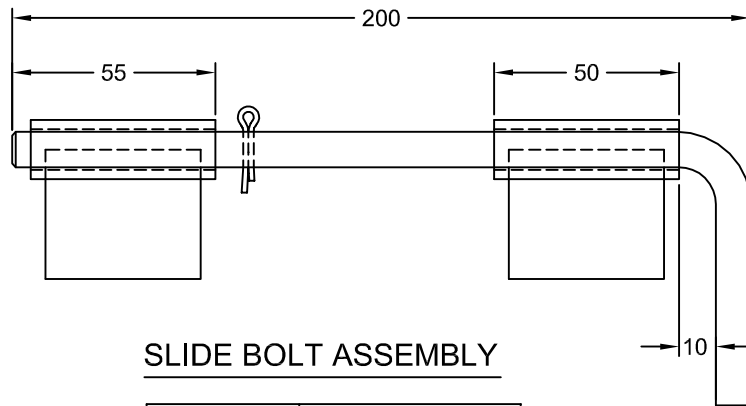

JOLICO J-B TOOL

PRINTED COPY IS UNCONTROLLED

SLIDER BOLT

HINGE

JOLICO NUMBER	FORD GLOBAL PART NUMBER
J - 663407	WDX5 - 60 - 3401

SLIDE BOLT

JOLICO NUMBER	FORD GLOBAL PART NUMBER
J - 663408	WDX5 - 60 - 3420

SLIDE BOLT ASSEMBLY

JOLICO NUMBER	FORD GLOBAL PART NUMBER
J - 663407-A	WDX5-60-3401-A