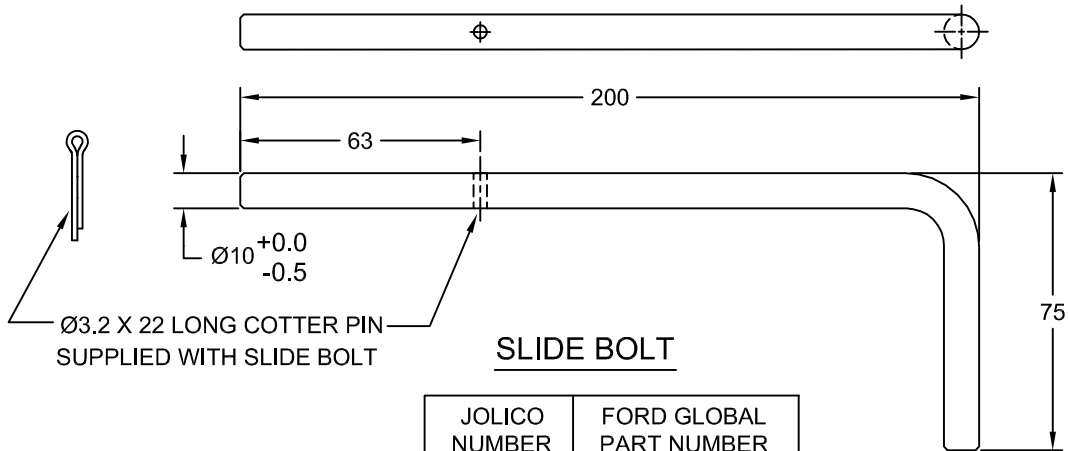

JOLICO J-B TOOL

PRINTED COPY IS UNCONTROLLED

SLIDER BOLT

HINGE

JOLICO NUMBER	FORD GLOBAL PART NUMBER
J - 663407	WDX5 - 60 - 3401

SLIDE BOLT

JOLICO NUMBER	FORD GLOBAL PART NUMBER
J - 663408	WDX5 - 60 - 3420

SLIDE BOLT ASSEMBLY

JOLICO NUMBER	FORD GLOBAL PART NUMBER
J - 663407-A	WDX5-60-3401-A