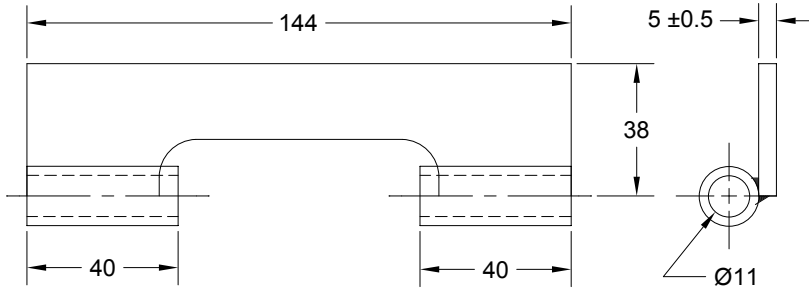

JOLICO J-B TOOL

PRINTED COPY IS UNCONTROLLED

HINGE/ PINS AND RUBBER PAD

DUAL HINGE

JOLICO NUMBER	FORD GLOBAL PART NUMBER
J - 663400	WDX5 - 60 - 3301

HINGE OR PIN GUIDE

JOLICO NUMBER	FORD GLOBAL PART NUMBER
J - 663401	WDX5 - 60 - 3302

SUPPLIED WITH STORAGE PIN
Ø3.2 X 22 LONG COTTER PIN

STORAGE PIN

JOLICO NUMBER	FORD GLOBAL PART NUMBER
J - 663403	WDX5 - 60 - 3304

ORDERING EXAMPLE

J - 663403 - A 90

LENGTH

HINGE PIN

JOLICO NUMBER	FORD GLOBAL PART NUMBER
J - 663402	WDX5 - 60 - 3303

RUBBER PAD

JOLICO NUMBER	FORD PART NUMBER
J - 663404	WDX5 - 80 - 1105