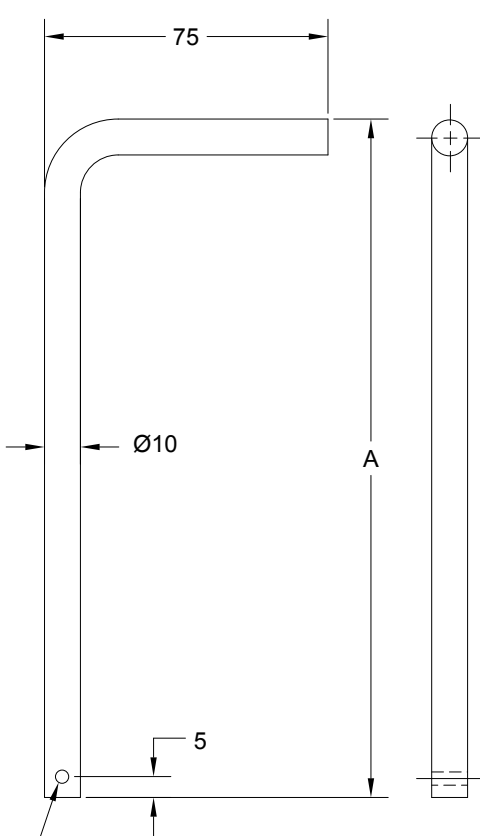

JOLICO J-B TOOL

PRINTED COPY IS UNCONTROLLED

HINGE/ PINS AND RUBBER PAD

DUAL HINGE

JOLICO NUMBER	FORD GLOBAL PART NUMBER
J - 663400	WDX5 - 60 - 3301

HINGE OR PIN GUIDE

JOLICO NUMBER	FORD GLOBAL PART NUMBER
J - 663401	WDX5 - 60 - 3302

SUPPLIED WITH STORAGE PIN
Ø3.2 X 22 LONG COTTER PIN

STORAGE PIN

JOLICO NUMBER	FORD GLOBAL PART NUMBER
J - 663403	WDX5 - 60 - 3304

ORDERING EXAMPLE

J - 663403 - A 90

LENGTH

HINGE PIN

JOLICO NUMBER	FORD GLOBAL PART NUMBER
J - 663402	WDX5 - 60 - 3303

RUBBER PAD

JOLICO NUMBER	FORD PART NUMBER
J - 663404	WDX5 - 80 - 1105