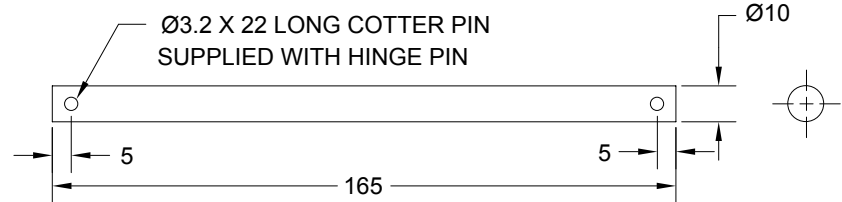

SUPPLIED WITH STORAGE PIN
Ø3.2 X 22 LONG COTTER PIN

STORAGE PIN

JOLICO NUMBER	FORD GLOBAL PART NUMBER
J - 663403	WDX5 - 60 - 3304

ORDERING EXAMPLE

J - 663403 - A 90

LENGTH

HINGE PIN

JOLICO NUMBER	FORD GLOBAL PART NUMBER
J - 663402	WDX5 - 60 - 3303