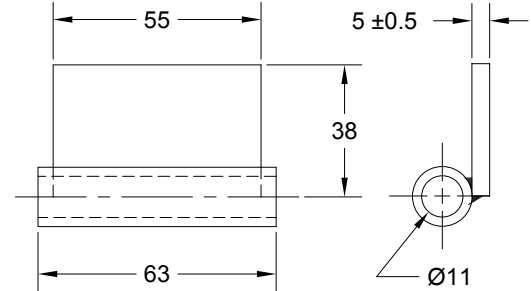

JOLICO J-B TOOL

PRINTED COPY IS UNCONTROLLED

HINGE/ PINS AND RUBBER PAD

DUAL HINGE

JOLICO NUMBER	FORD GLOBAL PART NUMBER
J - 663400	WDX5 - 60 - 3301

HINGE OR PIN GUIDE

JOLICO NUMBER	FORD GLOBAL PART NUMBER
J - 663401	WDX5 - 60 - 3302

SUPPLIED WITH STORAGE PIN
Ø3.2 X 22 LONG COTTER PIN

STORAGE PIN

JOLICO NUMBER	FORD GLOBAL PART NUMBER
J - 663403	WDX5 - 60 - 3304

ORDERING EXAMPLE

J - 663403 - A 90

LENGTH

HINGE PIN

JOLICO NUMBER	FORD GLOBAL PART NUMBER
J - 663402	WDX5 - 60 - 3303

RUBBER PAD

JOLICO NUMBER	FORD PART NUMBER
J - 663404	WDX5 - 80 - 1105