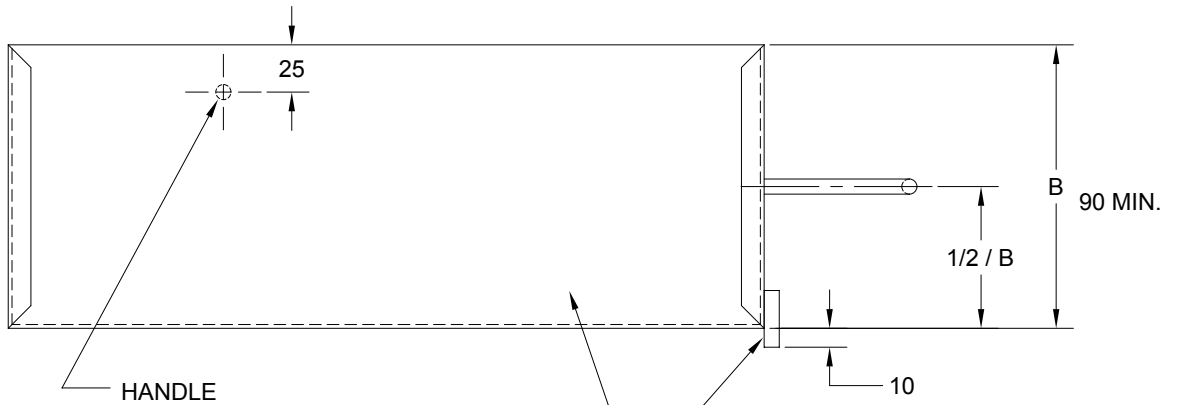

## SCRAP BOX

OUTSIDES WALLS OF SCRAP BOX ARE PAINTED **RED**

Ø8 DOWEL  
TWO PLACES

JOLICO NUMBER	FORD PART NUMBER
J - 229000	WDX5 - 90 - 0101

ORDERING EXAMPLE  
J - 229000 L 500 A 300 B 100