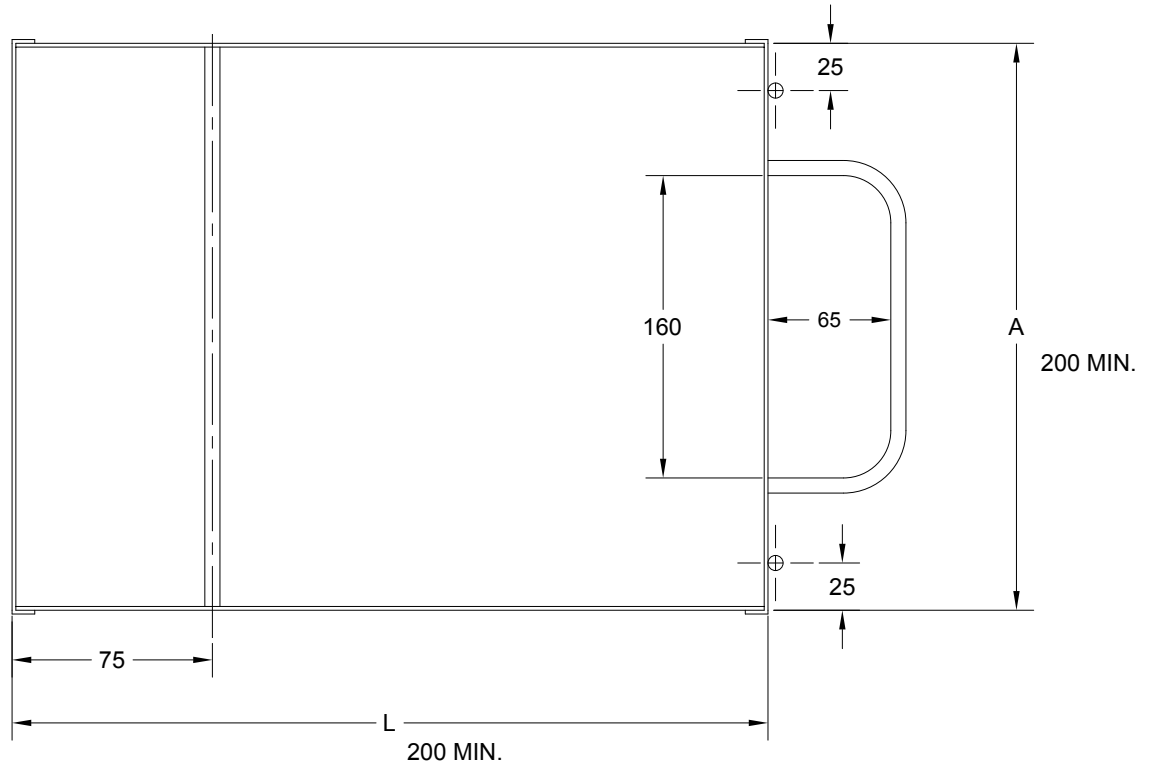

## SCRAP BOX

OUTSIDES WALLS OF SCRAP BOX ARE PAINTED **RED**

Ø8 DOWEL  
TWO PLACES

JOLICO NUMBER	FORD PART NUMBER
J - 229000	WDX5 - 90 - 0101

ORDERING EXAMPLE  
J - 229000 L 500 A 300 B 100