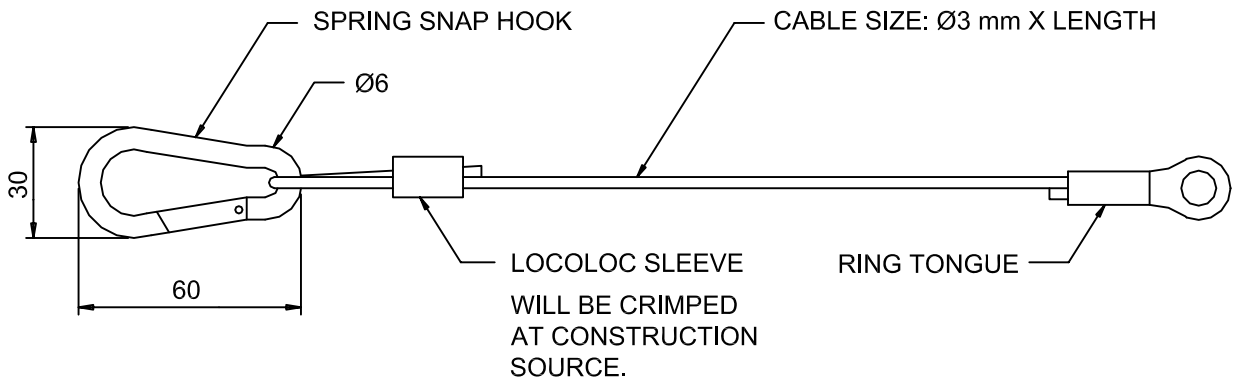

## LATCH ASSEMBLY FOR SCRAP CHUTE

JOLICO NUMBER	FORD PART NUMBER	CABLE LENGTH
J - 663409	WDX5 - 72 - 02450	450 mm
J - 663405	WDX5 - 72 - 02900	900 mm

### ASSEMBLY CONSIST OF:

- (1) SPRING SNAP HOOK
- (1) LOCOLOC SLEEVE
- (1) CABLE
- (1) RING TONGUE
- (1) STEEL U-BOLT

JOLICO NUMBER	FORD PART NUMBER
J - 663415	WDX05-60-36450-A

### ASSEMBLY CONSIST OF:

- (1) SPRING SNAP HOOK
- (2) LOCOLOC SLEEVE
- (1) CABLE WITH 450 mm LENGTH
- (1) M8 X 30 BENT EYE BOLT
- (1) M8 HEXAGON NUT
- (1) STEEL U-BOLT BRACKET