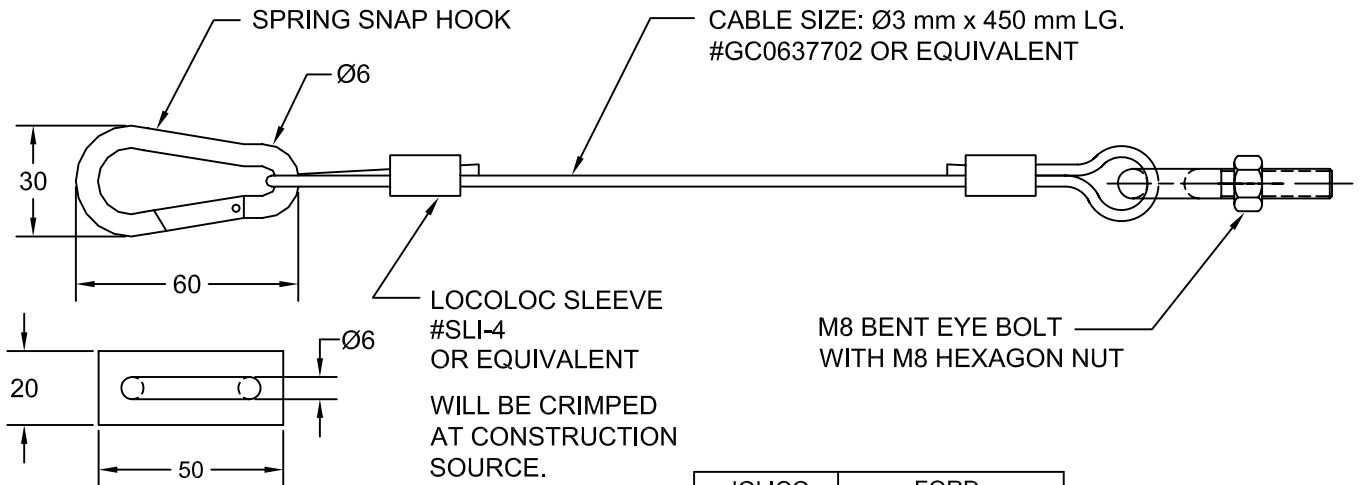

## LATCH ASSEMBLY FOR SCRAP CHUTE

JOLICO NUMBER	FORD PART NUMBER	CABLE LENGTH
J - 663409	WDX5 - 72 - 02450	450 mm
J - 663405	WDX5 - 72 - 02900	900 mm

### ASSEMBLY CONSIST OF:

- (1) SPRING SNAP HOOK
- (1) LOCOLOC SLEEVE
- (1) CABLE
- (1) RING TONGUE
- (1) STEEL U-BOLT

JOLICO NUMBER	FORD PART NUMBER
J - 663415	WDX05-60-36450-A

### ASSEMBLY CONSIST OF:

- (1) SPRING SNAP HOOK
- (2) LOCOLOC SLEEVE
- (1) CABLE WITH 450 mm LENGTH
- (1) M8 X 30 BENT EYE BOLT
- (1) M8 HEXAGON NUT
- (1) STEEL U-BOLT BRACKET