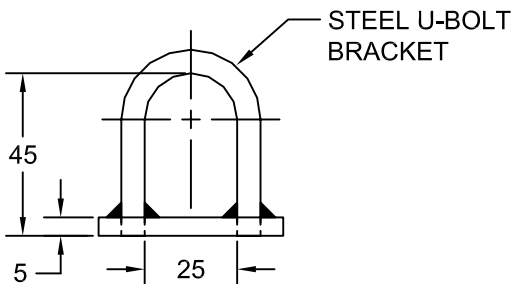

## LATCH ASSEMBLY FOR SCRAP CHUTE

JOLICO NUMBER	FORD PART NUMBER	CABLE LENGTH
J - 663409	WDX5 - 72 - 02450	450 mm
J - 663405	WDX5 - 72 - 02900	900 mm

### ASSEMBLY CONSIST OF:

- (1) SPRING SNAP HOOK
- (1) LOCOLOC SLEEVE
- (1) CABLE
- (1) RING TONGUE
- (1) STEEL U-BOLT

JOLICO NUMBER	FORD PART NUMBER
J - 663415	WDX05-60-36450-A

### ASSEMBLY CONSIST OF:

- (1) SPRING SNAP HOOK
- (2) LOCOLOC SLEEVE
- (1) CABLE WITH 450 mm LENGTH
- (1) M8 X 30 BENT EYE BOLT
- (1) M8 HEXAGON NUT
- (1) STEEL U-BOLT BRACKET