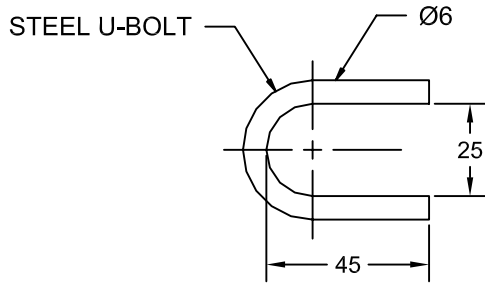

## LATCH ASSEMBLY FOR SCRAP CHUTE

JOLICO NUMBER	FORD PART NUMBER	CABLE LENGTH
J - 663409	WDX5 - 72 - 02450	450 mm
J - 663405	WDX5 - 72 - 02900	900 mm

### ASSEMBLY CONSIST OF:

- (1) SPRING SNAP HOOK
- (1) LOCOLOC SLEEVE
- (1) CABLE
- (1) RING TONGUE
- (1) STEEL U-BOLT

JOLICO NUMBER	FORD PART NUMBER
J - 663415	WDX05-60-36450-A

### ASSEMBLY CONSIST OF:

- (1) SPRING SNAP HOOK
- (2) LOCOLOC SLEEVE
- (1) CABLE WITH 450 mm LENGTH
- (1) M8 X 30 BENT EYE BOLT
- (1) M8 HEXAGON NUT
- (1) STEEL U-BOLT BRACKET