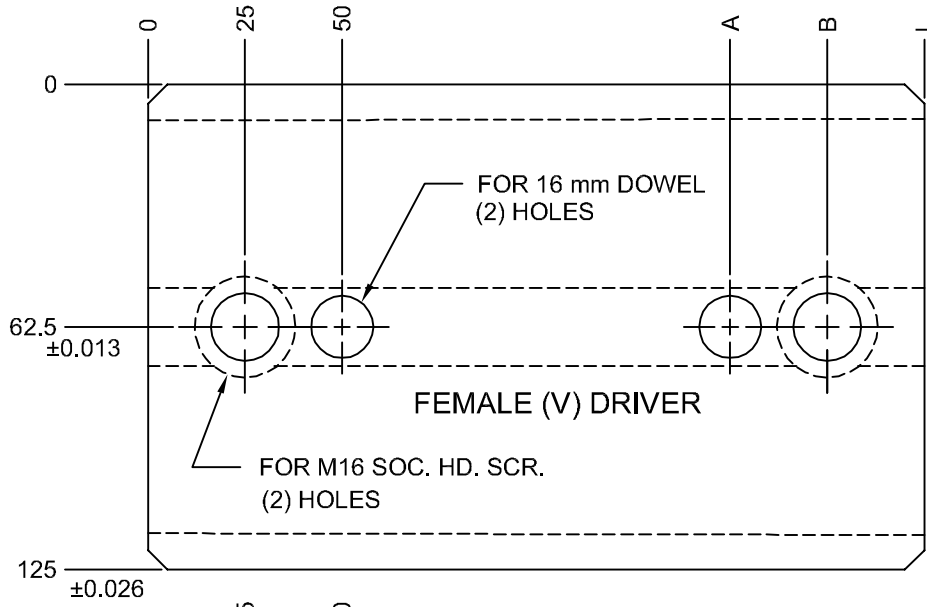

JOLICO J-B TOOL

PRINTED COPY IS UNCONTROLLED

(V) DRIVER 125 mm WIDE

END VIEW

JOLICO NUMBER	FORD PART NUMBER	L	A	B	MATERIAL FOR (V) DRIVER SETS
J - 223370	WDX7 - 60 - 0701	150	100	125	FEMALE STEEL AND MALE ALUMINUM BRONZE WITH GRAPHITE PLUGS.
J - 223371	WDX7 - 60 - 0702	200	150	175	FEMALE STEEL AND MALE STEEL WITH GRAPHITE PLUGS.
J - 223372	WDX7 - 60 - 0703	150	100	125	FEMALE STEEL AND MALE STEEL WITH GRAPHITE PLUGS.
J - 223373	WDX7 - 60 - 0704	200	150	175	FEMALE STEEL AND MALE STEEL WITH GRAPHITE PLUGS.