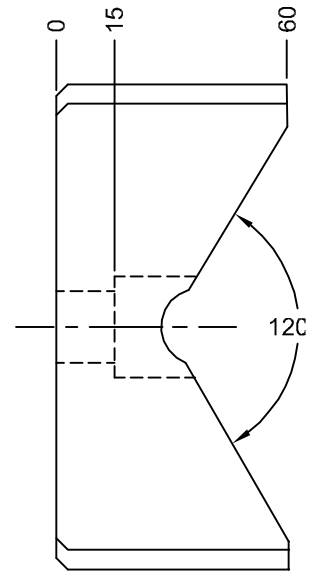

JOLICO J-B TOOL

PRINTED COPY IS UNCONTROLLED

(V) DRIVER 125 mm WIDE

END VIEW

JOLICO NUMBER	FORD PART NUMBER	L	A	B	MATERIAL FOR (V) DRIVER SETS
J - 223370	WDX7 - 60 - 0701	150	100	125	FEMALE STEEL AND MALE ALUMINUM BRONZE WITH GRAPHITE PLUGS.
J - 223371	WDX7 - 60 - 0702	200	150	175	FEMALE STEEL AND MALE STEEL WITH GRAPHITE PLUGS.
J - 223372	WDX7 - 60 - 0703	150	100	125	FEMALE STEEL AND MALE STEEL WITH GRAPHITE PLUGS.
J - 223373	WDX7 - 60 - 0704	200	150	175	FEMALE STEEL AND MALE STEEL WITH GRAPHITE PLUGS.