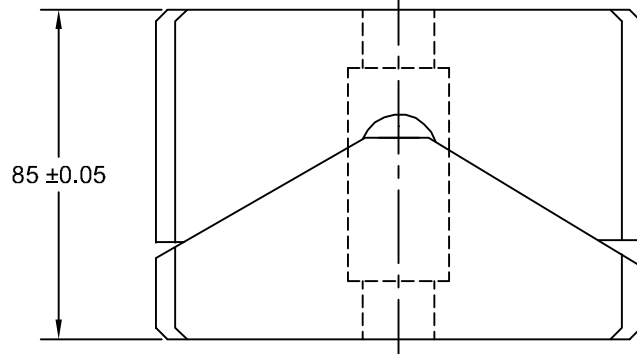

JOLICO J-B TOOL

PRINTED COPY IS UNCONTROLLED

(V) DRIVER 125 mm WIDE

END VIEW

JOLICO NUMBER	FORD PART NUMBER	L	A	B	MATERIAL FOR (V) DRIVER SETS
J - 223370	WDX7 - 60 - 0701	150	100	125	FEMALE STEEL AND MALE ALUMINUM BRONZE WITH GRAPHITE PLUGS.
J - 223371	WDX7 - 60 - 0702	200	150	175	FEMALE STEEL AND MALE STEEL WITH GRAPHITE PLUGS.
J - 223372	WDX7 - 60 - 0703	150	100	125	FEMALE STEEL AND MALE STEEL WITH GRAPHITE PLUGS.
J - 223373	WDX7 - 60 - 0704	200	150	175	FEMALE STEEL AND MALE STEEL WITH GRAPHITE PLUGS.