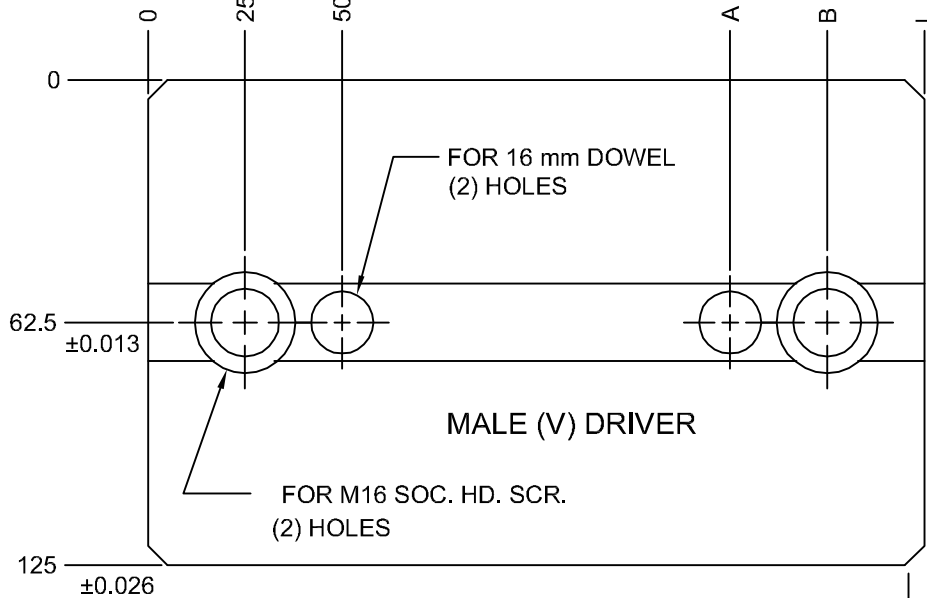

JOLICO J-B TOOL

PRINTED COPY IS UNCONTROLLED

(V) DRIVER 125 mm WIDE

END VIEW

JOLICO NUMBER	FORD PART NUMBER	L	A	B	MATERIAL FOR (V) DRIVER SETS
J - 223370	WDX7 - 60 - 0701	150	100	125	FEMALE STEEL AND MALE ALUMINUM BRONZE WITH GRAPHITE PLUGS.
J - 223371	WDX7 - 60 - 0702	200	150	175	FEMALE STEEL AND MALE STEEL WITH GRAPHITE PLUGS.
J - 223372	WDX7 - 60 - 0703	150	100	125	FEMALE STEEL AND MALE STEEL WITH GRAPHITE PLUGS.
J - 223373	WDX7 - 60 - 0704	200	150	175	FEMALE STEEL AND MALE STEEL WITH GRAPHITE PLUGS.