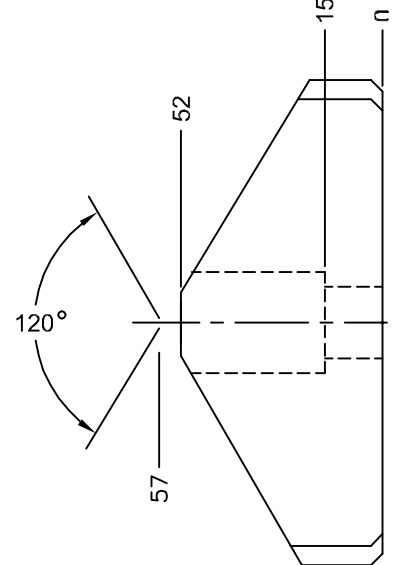

JOLICO J-B TOOL

PRINTED COPY IS UNCONTROLLED

(V) DRIVER 125 mm WIDE

END VIEW

JOLICO NUMBER	FORD PART NUMBER	L	A	B	MATERIAL FOR (V) DRIVER SETS
J - 223370	WDX7 - 60 - 0701	150	100	125	FEMALE STEEL AND MALE ALUMINUM BRONZE WITH GRAPHITE PLUGS.
J - 223371	WDX7 - 60 - 0702	200	150	175	FEMALE STEEL AND MALE STEEL WITH GRAPHITE PLUGS.
J - 223372	WDX7 - 60 - 0703	150	100	125	FEMALE STEEL AND MALE STEEL WITH GRAPHITE PLUGS.
J - 223373	WDX7 - 60 - 0704	200	150	175	FEMALE STEEL AND MALE STEEL WITH GRAPHITE PLUGS.