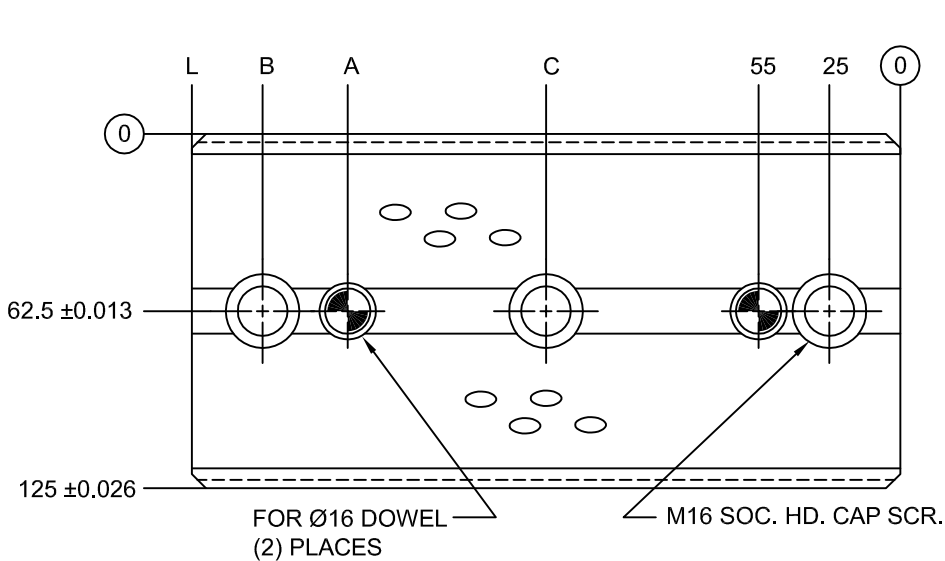

## "U" AND "V" BLOCKS 125 mm WIDE

JOLICO NUMBER	FORD GLOBAL PART NUMBER	L - 0.1 - 0.3	A	B	C	NUMBER OF SCREWS
J - 223340	WDX7 - 65 - 03125150	150	100	125	—	TWO
J - 223341	WDX7 - 65 - 03125200	200	150	175	—	TWO
J - 223342	WDX7 - 65 - 03125250	250	200	225	125	THREE
J - 223343	WDX7 - 65 - 03125300	300	250	275	175	THREE

### V DRIVER SET

NOTE:  
U BLOCK STEEL AND V BLOCK BRONZE WITH GRAPHITE PLUGS