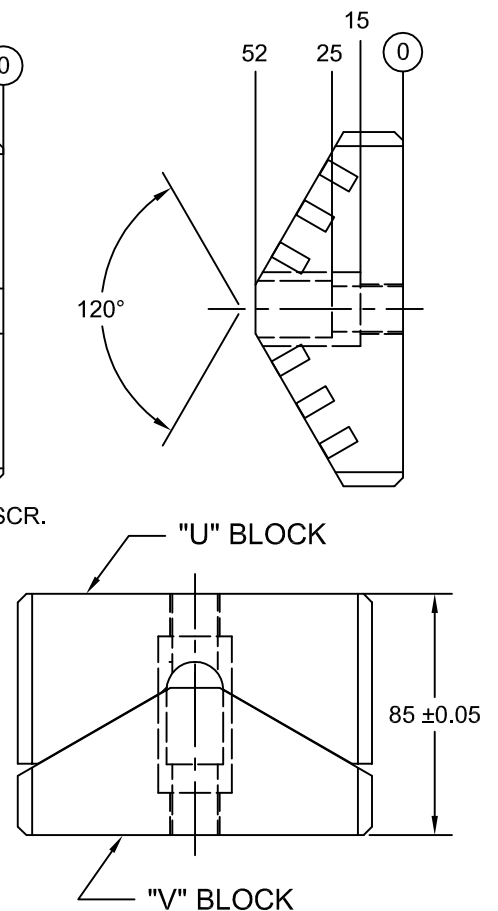

## "U" AND "V" BLOCKS 125 mm WIDE

JOLICO NUMBER	FORD GLOBAL PART NUMBER	L - 0.1 - 0.3	A	B	C	NUMBER OF SCREWS
J - 223340	WDX7 - 65 - 03125150	150	100	125	—	TWO
J - 223341	WDX7 - 65 - 03125200	200	150	175	—	TWO
J - 223342	WDX7 - 65 - 03125250	250	200	225	125	THREE
J - 223343	WDX7 - 65 - 03125300	300	250	275	175	THREE

### V DRIVER SET

NOTE:  
U BLOCK STEEL AND V BLOCK BRONZE WITH GRAPHITE PLUGS