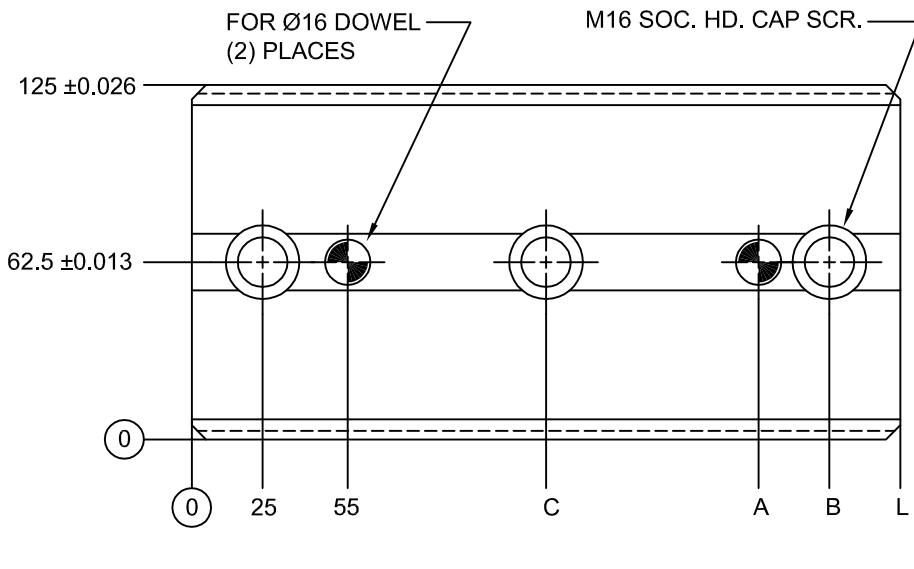

## "U" AND "V" BLOCKS 125 mm WIDE

JOLICO NUMBER	FORD GLOBAL PART NUMBER	L - 0.1 - 0.3	A	B	C	NUMBER OF SCREWS
J - 223340	WDX7 - 65 - 03125150	150	100	125	—	TWO
J - 223341	WDX7 - 65 - 03125200	200	150	175	—	TWO
J - 223342	WDX7 - 65 - 03125250	250	200	225	125	THREE
J - 223343	WDX7 - 65 - 03125300	300	250	275	175	THREE

### V DRIVER SET

NOTE:  
U BLOCK STEEL AND V BLOCK BRONZE WITH GRAPHITE PLUGS