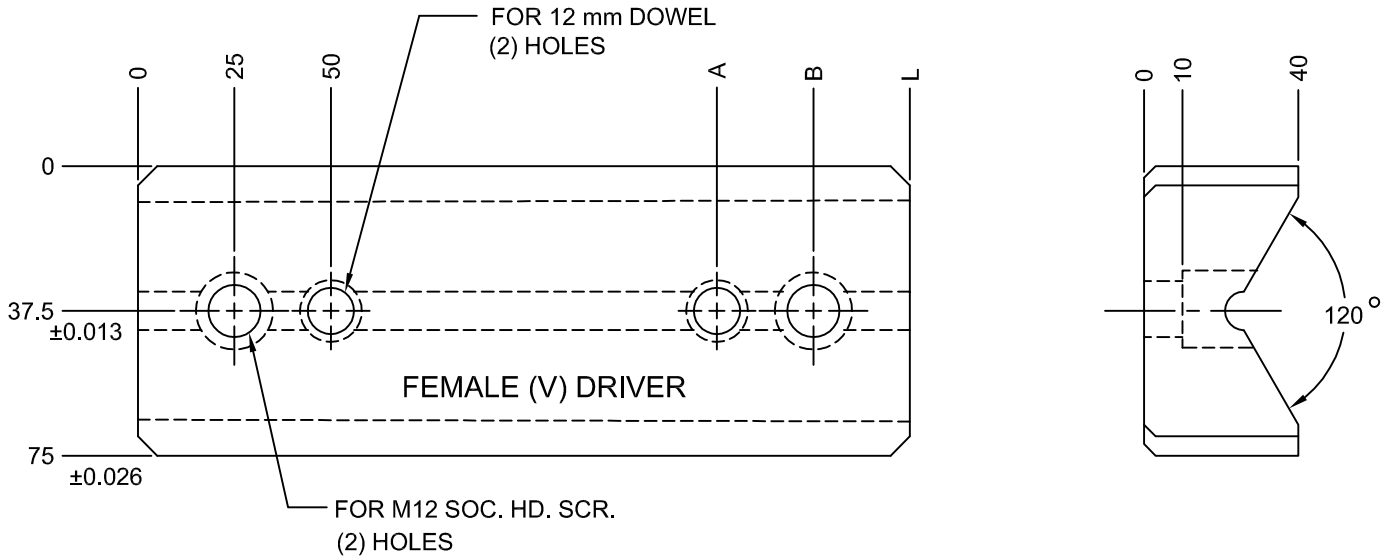

JOLICO J-B TOOL

PRINTED COPY IS UNCONTROLLED

(V) DRIVERS 75 mm WIDE

END VIEW

JOLICO NUMBER	FORD PART NUMBER	L	A	B	MATERIAL FOR (V) DRIVER SETS
J - 223360	WDX7 - 60 - 0601	150	100	125	FEMALE STEEL AND MALE ALUMINUM BRONZE WITH GRAPHITE PLUGS.
J - 223361	WDX7 - 60 - 0602	200	150	175	
J - 223362	WDX7 - 60 - 0603	150	100	125	FEMALE STEEL AND MALE STEEL WITH GRAPHITE PLUGS.
J - 223364	WDX7 - 60 - 0604	200	150	175	