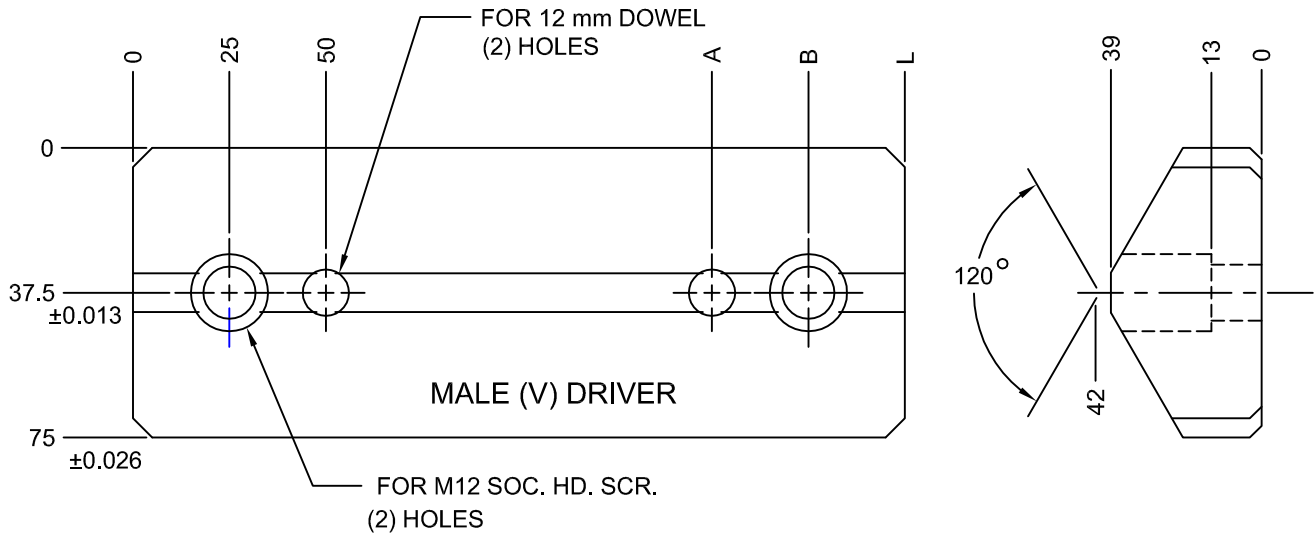

JOLICO J-B TOOL

PRINTED COPY IS UNCONTROLLED

(V) DRIVERS 75 mm WIDE

END VIEW

JOLICO NUMBER	FORD PART NUMBER	L	A	B	MATERIAL FOR (V) DRIVER SETS
J - 223360	WDX7 - 60 - 0601	150	100	125	FEMALE STEEL AND MALE ALUMINUM BRONZE WITH GRAPHITE PLUGS.
J - 223361	WDX7 - 60 - 0602	200	150	175	
J - 223362	WDX7 - 60 - 0603	150	100	125	FEMALE STEEL AND MALE STEEL WITH GRAPHITE PLUGS.
J - 223364	WDX7 - 60 - 0604	200	150	175	