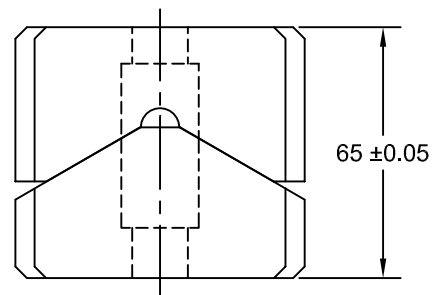

JOLICO J-B TOOL

PRINTED COPY IS UNCONTROLLED

(V) DRIVERS 75 mm WIDE

END VIEW

JOLICO NUMBER	FORD PART NUMBER	L	A	B	MATERIAL FOR (V) DRIVER SETS
J - 223360	WDX7 - 60 - 0601	150	100	125	FEMALE STEEL AND MALE ALUMINUM BRONZE WITH GRAPHITE PLUGS.
J - 223361	WDX7 - 60 - 0602	200	150	175	
J - 223362	WDX7 - 60 - 0603	150	100	125	FEMALE STEEL AND MALE STEEL WITH GRAPHITE PLUGS.
J - 223364	WDX7 - 60 - 0604	200	150	175	