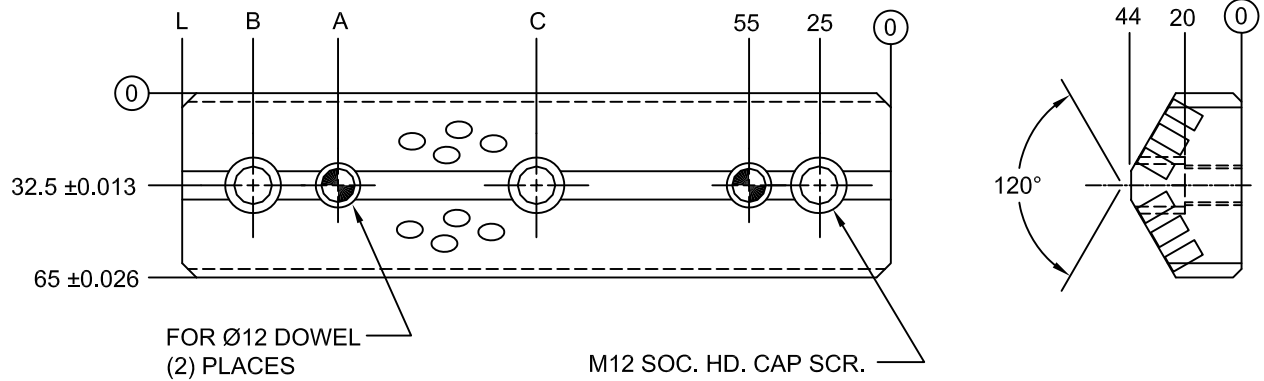

JOLICO J-B TOOL

PRINTED COPY IS UNCONTROLLED

"U" AND "V" BLOCK SET 65 mm WIDE

JOLICO NUMBER	FORD GLOBAL PART NUMBER	L - 0.1 - 0.3	A	B	C	NUMBER OF SCREWS
J - 223345	WDX7 - 65 - 03065150	150	100	125	—	TWO
J - 223346	WDX7 - 65 - 03065200	200	150	175	—	TWO
J - 223347	WDX7 - 65 - 03065250	250	200	225	125	THREE
J - 223348	WDX7 - 65 - 03065300	300	250	275	150	THREE