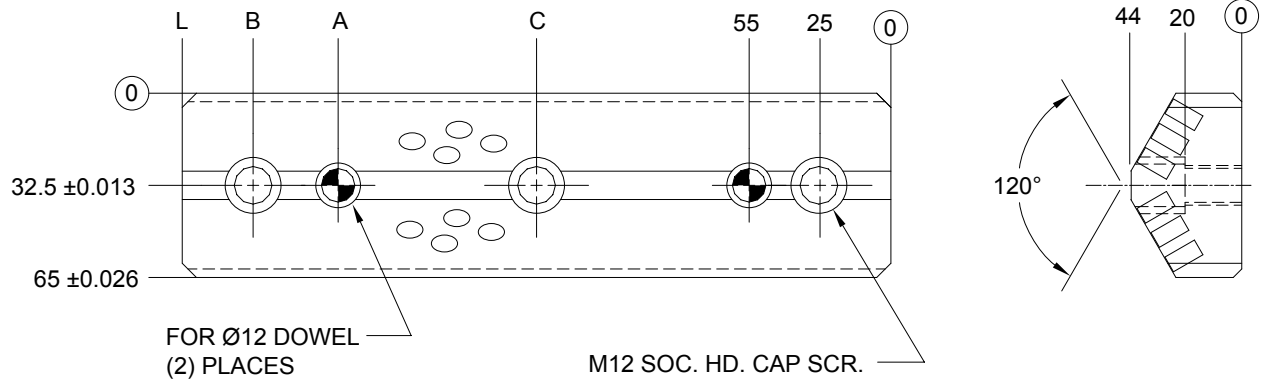

JOLICO J-B TOOL

PRINTED COPY IS UNCONTROLLED

"U" AND "V" BLOCK SET 65 mm WIDE

JOLICO NUMBER	FORD GLOBAL PART NUMBER	L - 0.1 - 0.3	A	B	C	NUMBER OF SCREWS
J - 223345	WDX7 - 65 - 03065150	150	100	125	—	TWO
J - 223346	WDX7 - 65 - 03065200	200	150	175	—	TWO
J - 223347	WDX7 - 65 - 03065250	250	200	225	125	THREE
J - 223348	WDX7 - 65 - 03065300	300	250	275	175	THREE