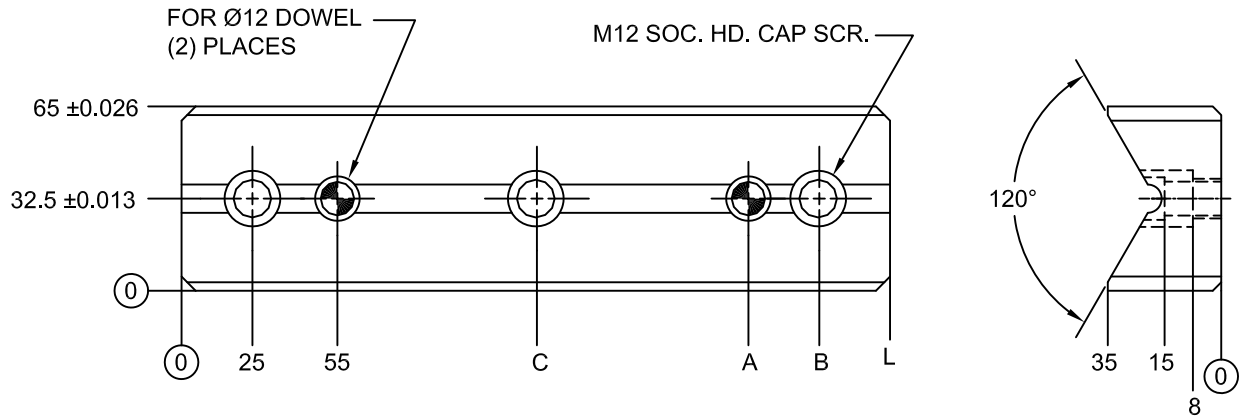

JOLICO J-B TOOL

PRINTED COPY IS UNCONTROLLED

"U" AND "V" BLOCK SET 65 mm WIDE

JOLICO NUMBER	FORD GLOBAL PART NUMBER	L - 0.1 - 0.3	A	B	C	NUMBER OF SCREWS
J - 223345	WDX7 - 65 - 03065150	150	100	125	—	TWO
J - 223346	WDX7 - 65 - 03065200	200	150	175	—	TWO
J - 223347	WDX7 - 65 - 03065250	250	200	225	125	THREE
J - 223348	WDX7 - 65 - 03065300	300	250	275	150	THREE