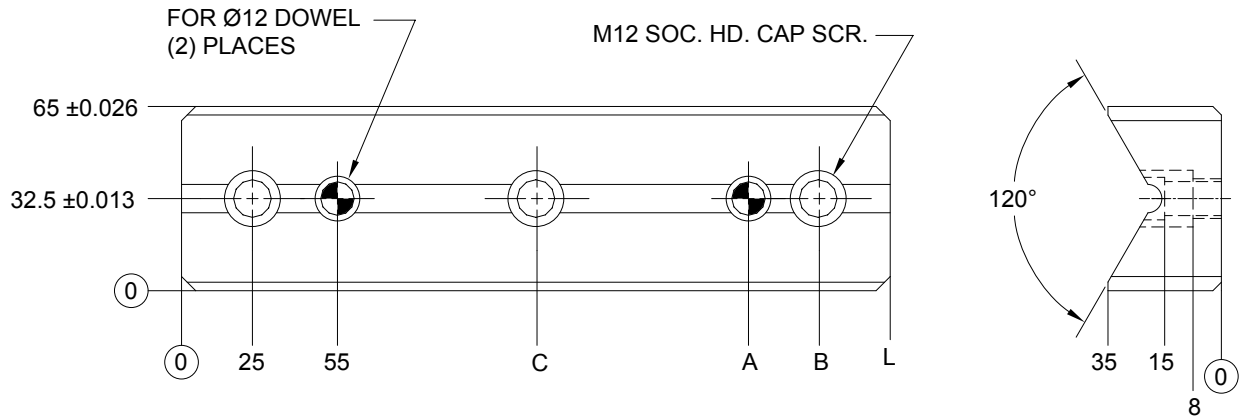

JOLICO J-B TOOL

PRINTED COPY IS UNCONTROLLED

"U" AND "V" BLOCK SET 65 mm WIDE

JOLICO NUMBER	FORD GLOBAL PART NUMBER	L - 0.1 - 0.3	A	B	C	NUMBER OF SCREWS
J - 223345	WDX7 - 65 - 03065150	150	100	125	—	TWO
J - 223346	WDX7 - 65 - 03065200	200	150	175	—	TWO
J - 223347	WDX7 - 65 - 03065250	250	200	225	125	THREE
J - 223348	WDX7 - 65 - 03065300	300	250	275	175	THREE