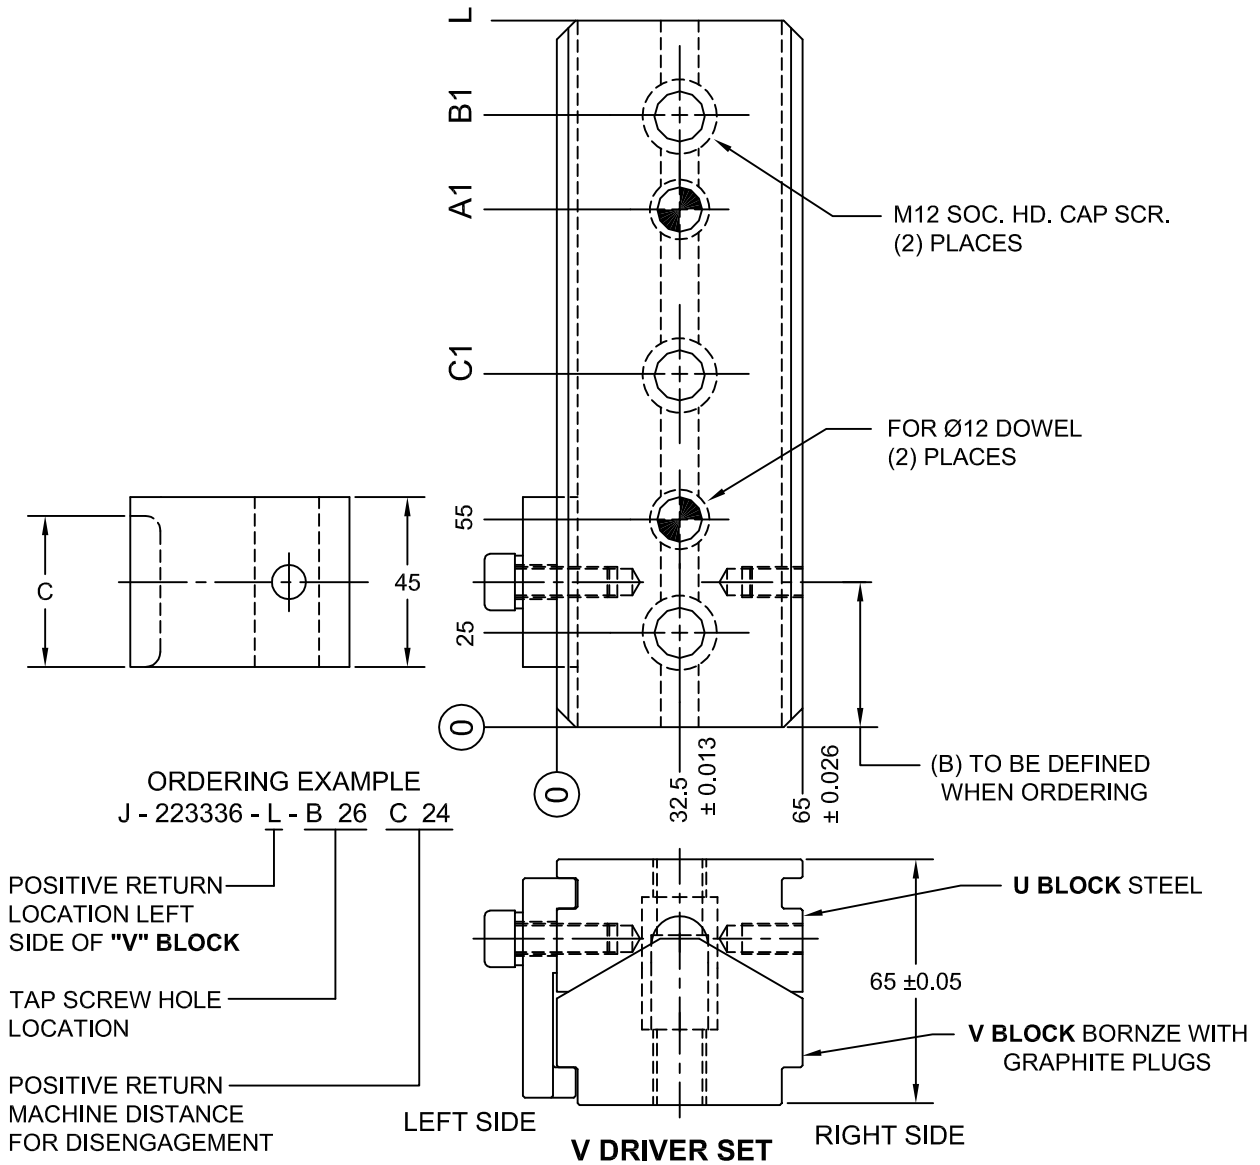

JOLICO J-B TOOL

PRINTED COPY IS UNCONTROLLED

"U" AND "V" BLOCKS 65 mm WIDE WITH POSITIVE RETURN

JOLICO NUMBER	FORD GLOBAL PART NUMBER	L	LOCATION OF POSITIVE RETURN	A1	B1	C1
J - 223335 - R	WDX7 - 65 - 05111 - A	150	RIGHT SIDE	100	125	—
J - 223335 - L	WDX7 - 65 - 05112 - A		LEFT SIDE			
J - 223335 - R L	WDX7 - 65 - 05113 - A		BOTH SIDES			
J - 223336 - R	WDX7 - 65 - 05121 - A	200	RIGHT SIDE	150	175	—
J - 223336 - L	WDX7 - 65 - 05122 - A		LEFT SIDE			
J - 223336 - R L	WDX7 - 65 - 05123 - A		BOTH SIDES			
J - 223337 - R	WDX7 - 65 - 05131 - A	250	RIGHT SIDE	200	225	125
J - 223337 - L	WDX7 - 65 - 05132 - A		LEFT SIDE			
J - 223337 - R L	WDX7 - 65 - 05133 - A		BOTH SIDES			
J - 223338 - R	WDX7 - 65 - 05141 - A	300	RIGHT SIDE	250	275	150
J - 223338 - L	WDX7 - 65 - 05142 - A		LEFT SIDE			
J - 223338 - R L	WDX7 - 65 - 05143 - A		BOTH SIDES			