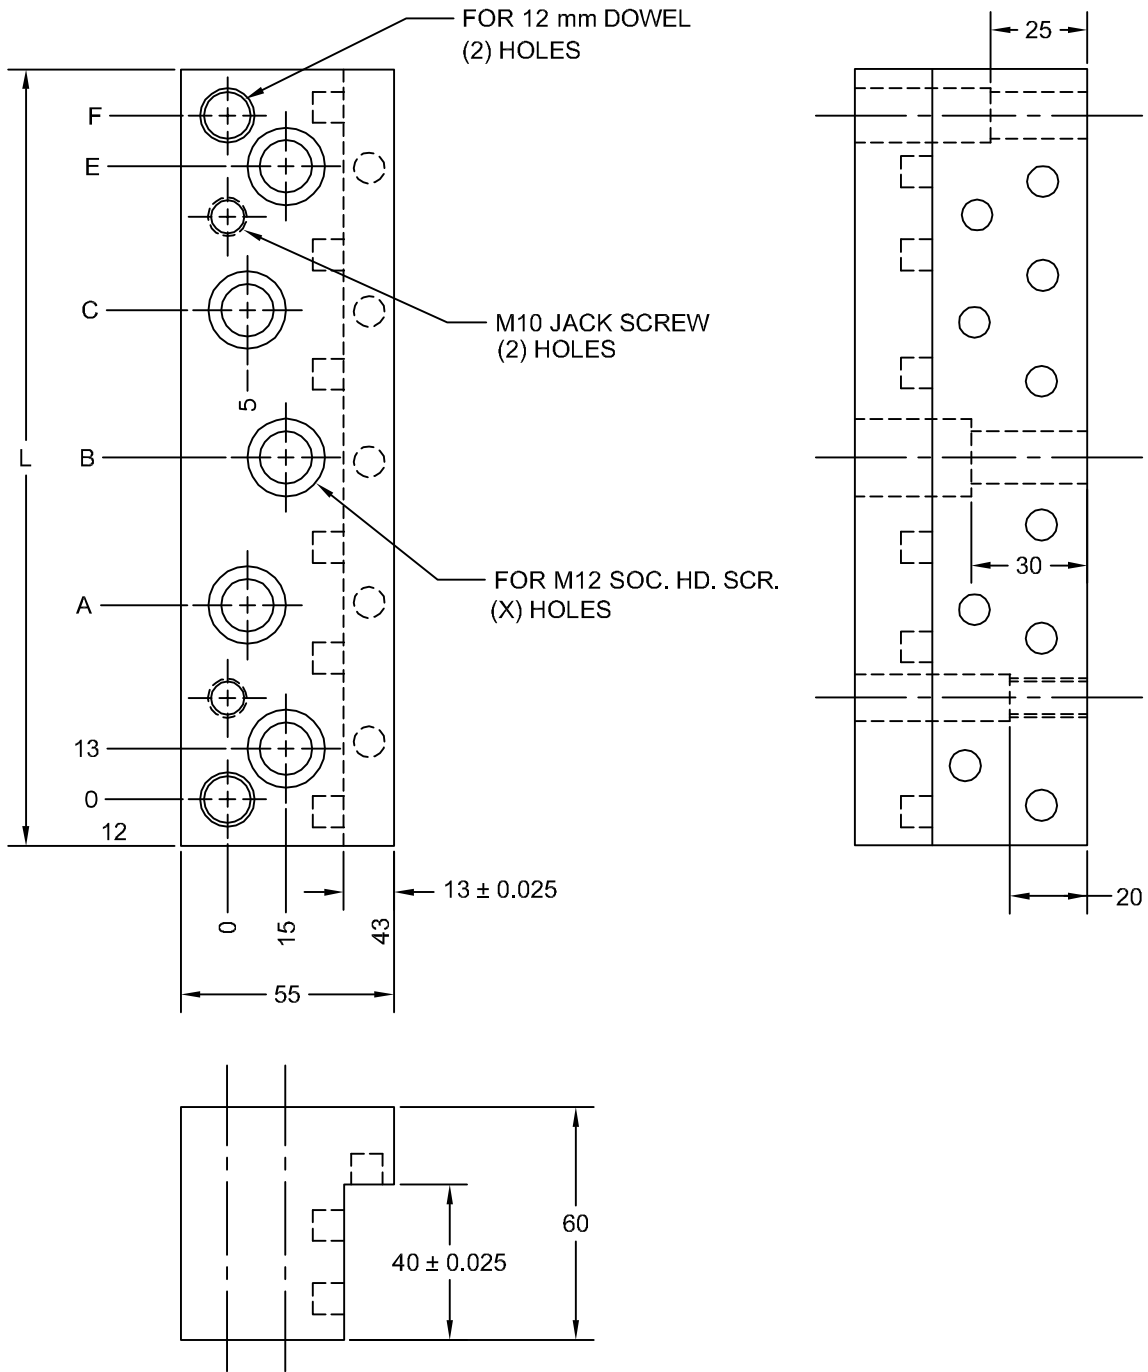

JOLICO J-B TOOL

PRINTED COPY IS UNCONTROLLED

STEEL SELF LUBE CAM GIBS

MATERIAL STEEL WITH GRAPHITE PLUGS

JOLICO NUMBER	FORD PART NUMBER	L	X	A	B	C	E	F
J - 228782	WDX7 - 80 - 0605	160	3	68	—	—	123	136
J - 228783	WDX7 - 80 - 0606	200	3	88	—	—	163	176
J - 228784	WDX7 - 80 - 0607	250	4	78	—	148	213	226
J - 228785	WDX7 - 80 - 0608	315	5	78	145.5	213	278	291