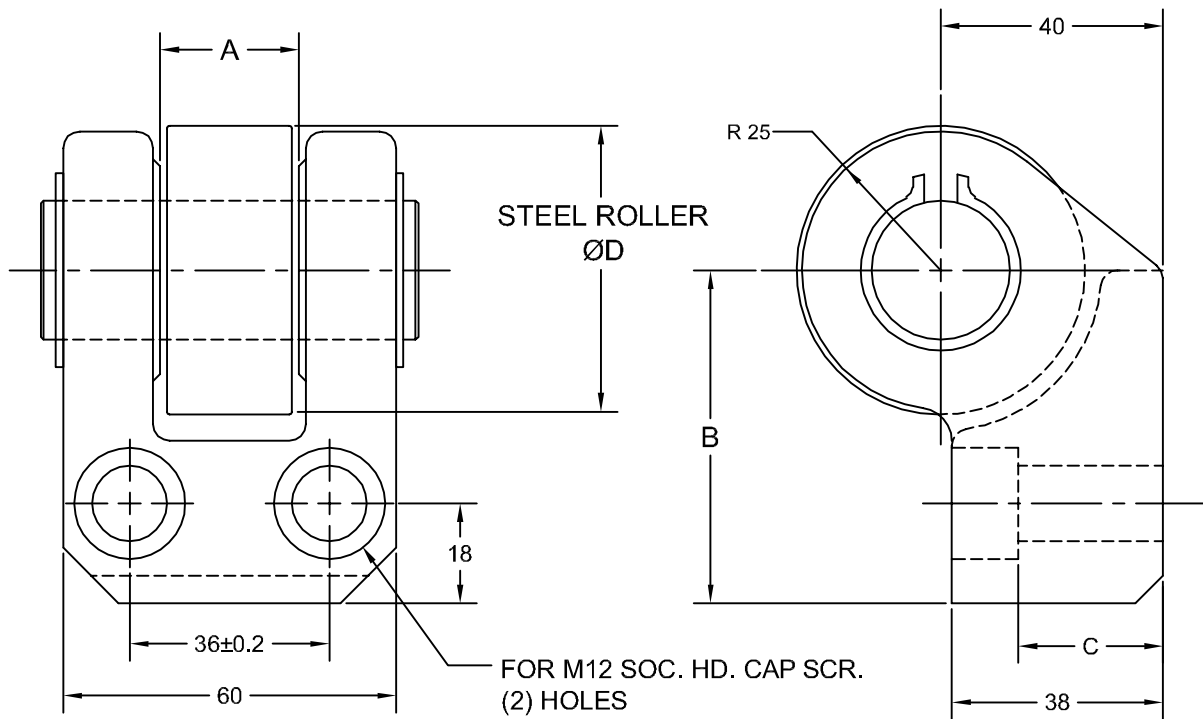

JOLICO J-B TOOL

PRINTED COPY IS UNCONTROLLED

CAM ACCELERATOR ROLLERS

JOLICO PARE NUMBER	FORD PARE NUMBER	ØD CAM ROLLER	A	B	C
J - 552090	WDX7 - 80 - 35052	Ø52	25	60	26
J - 552080	WDX7 - 80 - 37062	Ø62	28	65	22

CAM ACCELERATOR Ø35 ROLLER

JOLICO NUMBER	FORD PART NUMBER
J - 552120	WDX7 - 88 - 1635