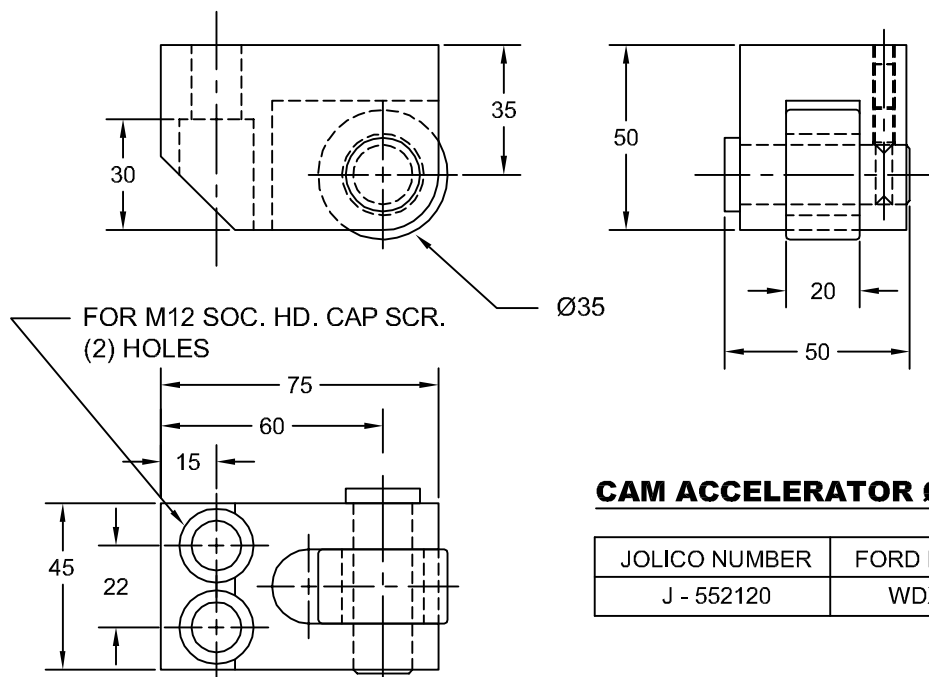

JOLICO J-B TOOL

PRINTED COPY IS UNCONTROLLED

CAM ACCELERATOR ROLLERS

JOLICO PARE NUMBER	FORD PARE NUMBER	ØD CAM ROLLER	A	B	C
J - 552090	WDX7 - 80 - 35052	Ø52	25	60	26
J - 552080	WDX7 - 80 - 37062	Ø62	28	65	22

CAM ACCELERATOR Ø35 ROLLER

JOLICO NUMBER	FORD PART NUMBER
J - 552120	WDX7 - 88 - 1635