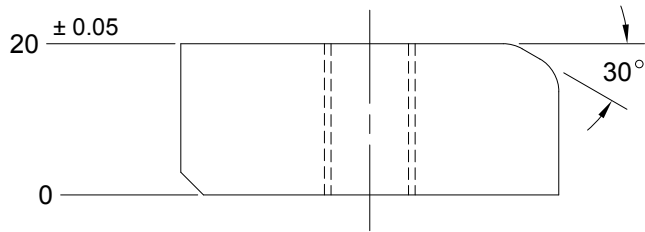

POSITIVE RETURN WEAR PLATES

JOLICO NUMBER	FORD GLOBAL PART NUMBER
J - 442153	WDX7 - 60 - 1101

JOLICO NUMBER	FORD GLOBAL PART NUMBER
J - 442154	WDX7 - 60 - 1102