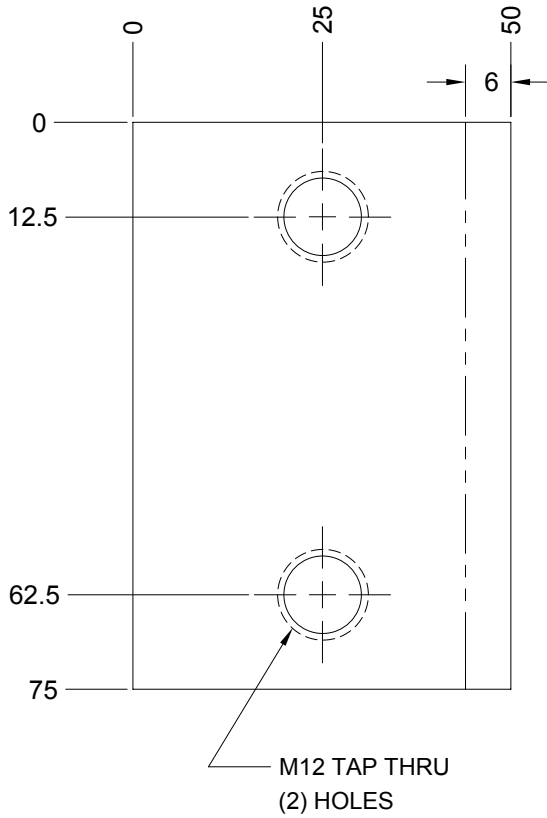

POSITIVE RETURN WEAR PLATES

JOLICO NUMBER	FORD GLOBAL PART NUMBER
J - 442153	WDX7 - 60 - 1101

JOLICO NUMBER	FORD GLOBAL PART NUMBER
J - 442154	WDX7 - 60 - 1102