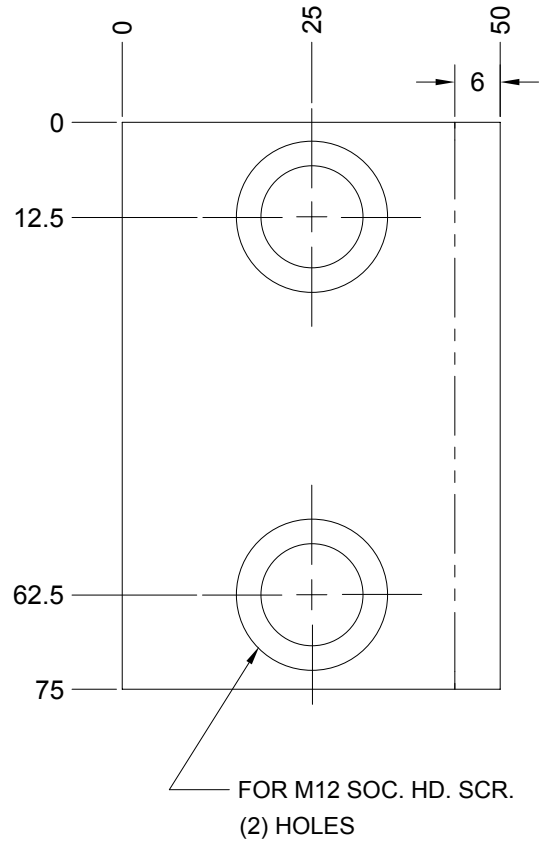

POSITIVE RETURN WEAR PLATES

JOLICO NUMBER	FORD GLOBAL PART NUMBER
J - 442153	WDX7 - 60 - 1101

JOLICO NUMBER	FORD GLOBAL PART NUMBER
J - 442154	WDX7 - 60 - 1102