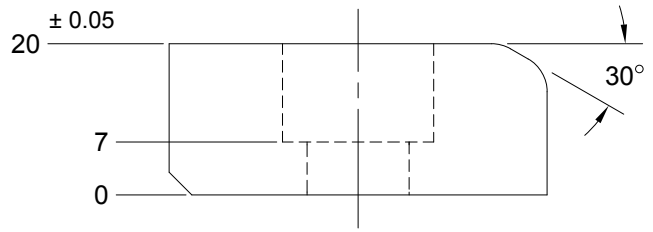

POSITIVE RETURN WEAR PLATES

JOLICO NUMBER	FORD GLOBAL PART NUMBER
J - 442153	WDX7 - 60 - 1101

JOLICO NUMBER	FORD GLOBAL PART NUMBER
J - 442154	WDX7 - 60 - 1102