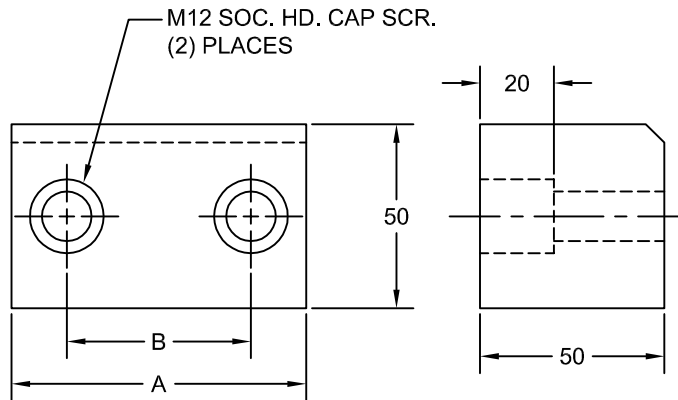

## CAM SLIDE STOP BLOCK AND BUFFER SUPPORT BLOCK

### CAM SLIDE STOP

JOLICO NUMBER	FORD PART NUMBER	A	B
J - 228713	WDX7 - 70 - 16080	80	50
J - 228714	WDX7 - 70 - 16130	130	100

### BUFFER SUPPORT BLOCK

JOLICO NUMBER	FORD PART NUMBER	A	B	C
J - 228717	WDX7 - 70 - 19090	90	75	60
J - 228718	WDX7 - 70 - 19140	140	125	110

ORDERING EXAMPLE:

J - 228717 - L 150

SPECIFY LENGTH WHEN ORDERING