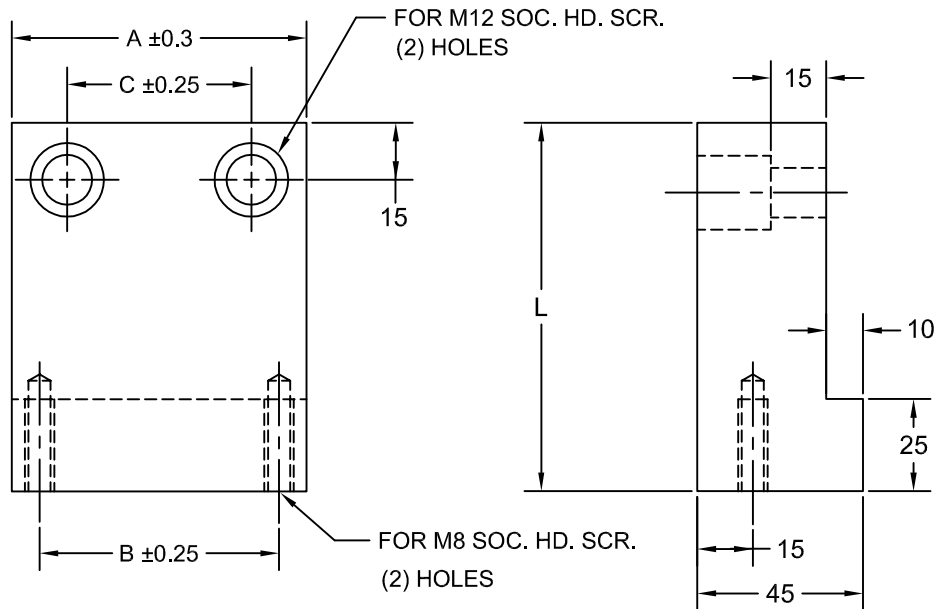

## CAM SLIDE STOP BLOCK AND BUFFER SUPPORT BLOCK

### CAM SLIDE STOP

JOLICO NUMBER	FORD PART NUMBER	A	B
J - 228713	WDX7 - 70 - 16080	80	50
J - 228714	WDX7 - 70 - 16130	130	100

### BUFFER SUPPORT BLOCK

JOLICO NUMBER	FORD PART NUMBER	A	B	C
J - 228717	WDX7 - 70 - 19090	90	75	60
J - 228718	WDX7 - 70 - 19140	140	125	110

ORDERING EXAMPLE:

J - 228717 - L 150

SPECIFY LENGTH WHEN ORDERING