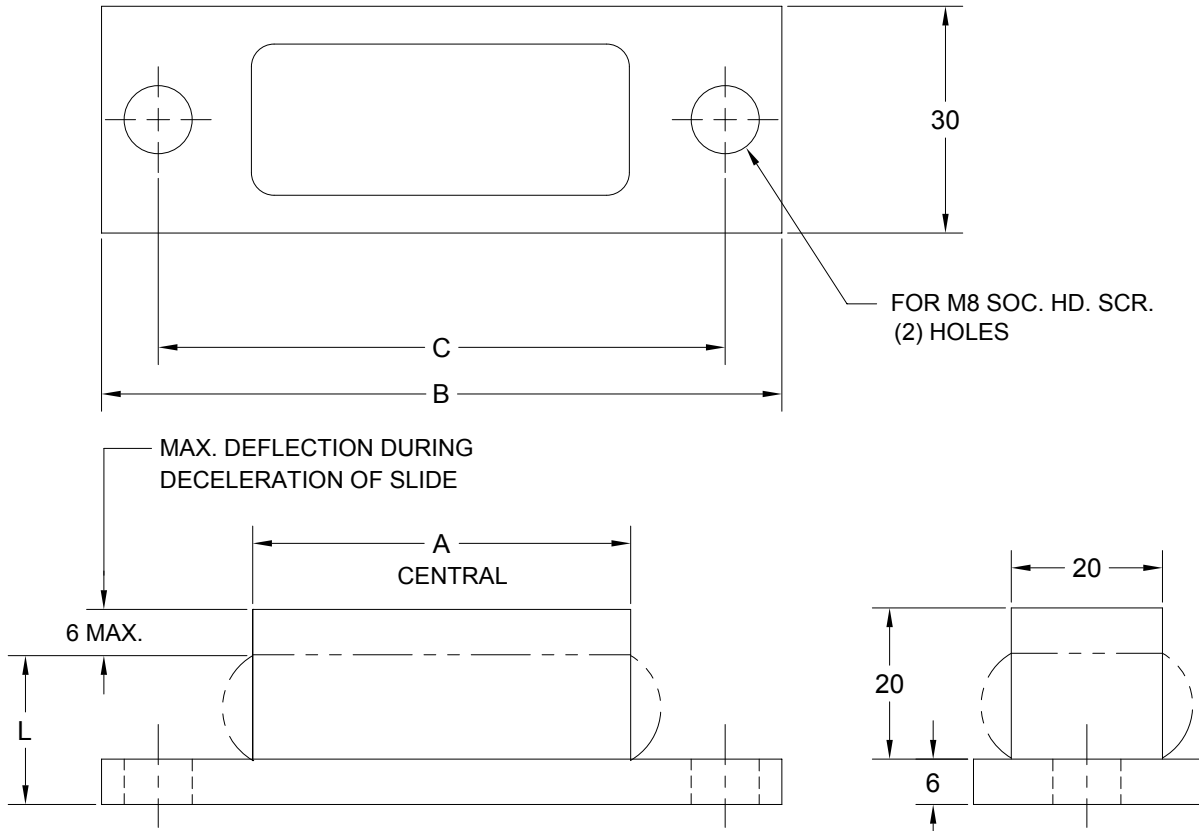

CAM BUFFER AND STOPPER

CAM BUFFER

JOLICO NUMBER	FORD PART NUMBER	A	B	C	FORCE FOR LENGTH (L)
J - 228719	WDX7 - 70 - 18050	50	90	75	10 kN
J - 228720	WDX7 - 70 - 18100	100	140	125	20 kN

CAM STOPPER

JOLICO NUMBER	FORD PART NUMBER
J - 228726	WDX7 - 70 - 1536

DEFLECTION: 5 mm
LOAD: 9800 N