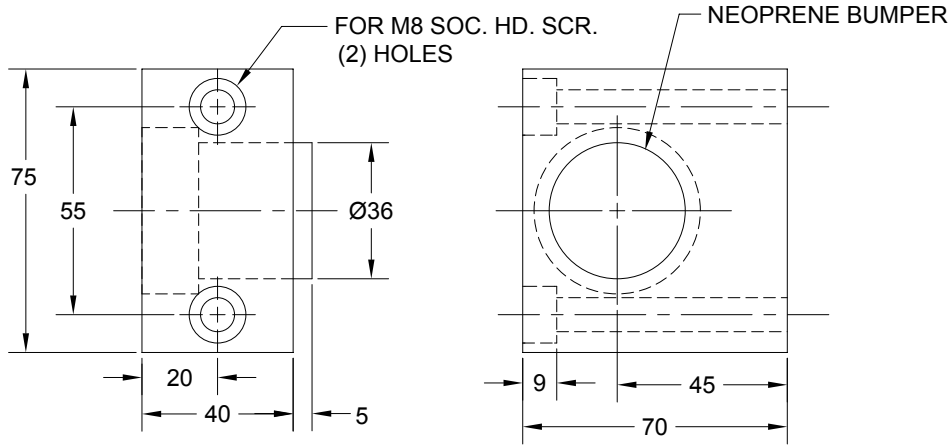

CAM BUFFER AND STOPPER

CAM BUFFER

JOLICO NUMBER	FORD PART NUMBER	A	B	C	FORCE FOR LENGTH (L)
J - 228719	WDX7 - 70 - 18050	50	90	75	10 kN
J - 228720	WDX7 - 70 - 18100	100	140	125	20 kN

CAM STOPPER

JOLICO NUMBER	FORD PART NUMBER
J - 228726	WDX7 - 70 - 1536

DEFLECTION: 5 mm
LOAD: 9800 N