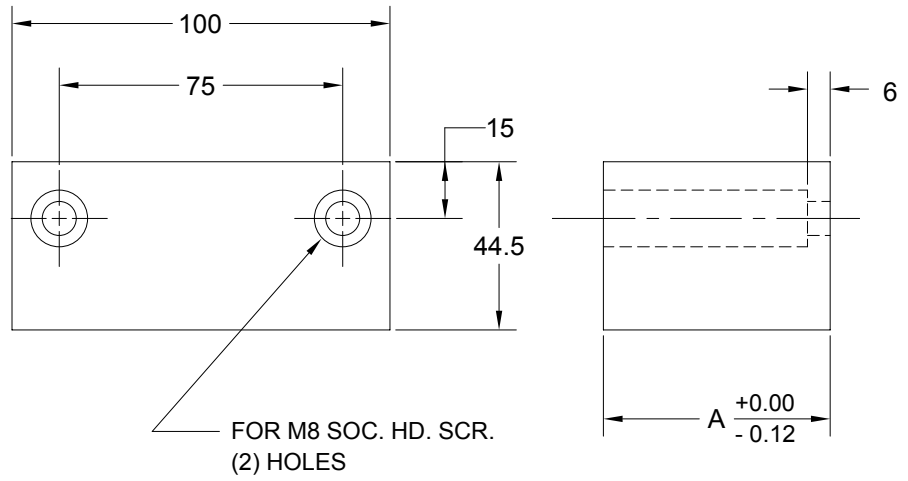

JOLICO J-B TOOL

PRINTED COPY IS UNCONTROLLED

SLIDE SETUP BLOCK

JOLICO NUMBER	FORD PART NUMBER
J - 999891	WDX7 - 70 - 1701

JOLICO NUMBER	FORD PART NUMBER
J - 999892	WDX7 - 70 - 1702

ORDERING EXAMPLE
 J - 999892 - A 60
 _____ SPECIFY "A" DIM.