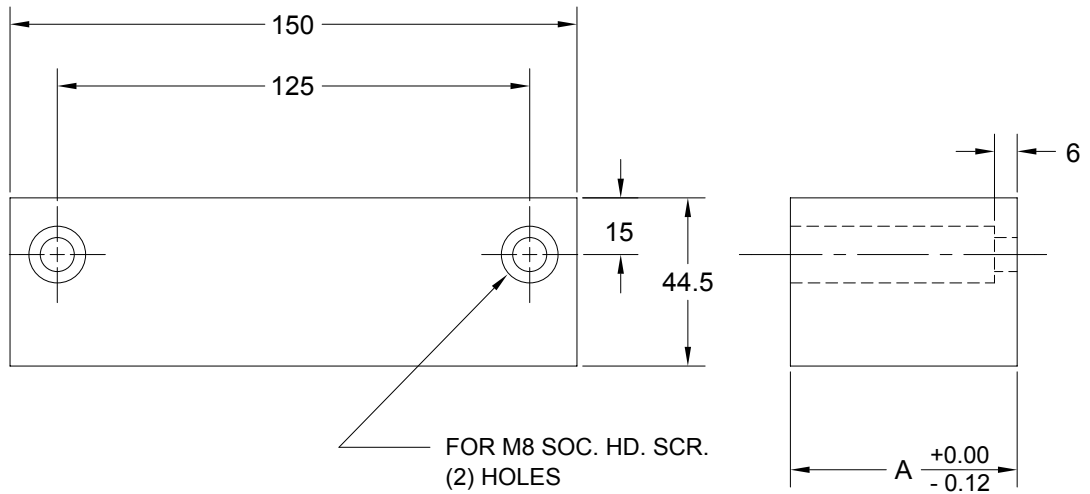

JOLICO J-B TOOL

PRINTED COPY IS UNCONTROLLED

SLIDE SETUP BLOCK

JOLICO NUMBER	FORD PART NUMBER
J - 999891	WDX7 - 70 - 1701

JOLICO NUMBER	FORD PART NUMBER
J - 999892	WDX7 - 70 - 1702

ORDERING EXAMPLE
 J - 999892 - A 60
 _____ SPECIFY "A" DIM.