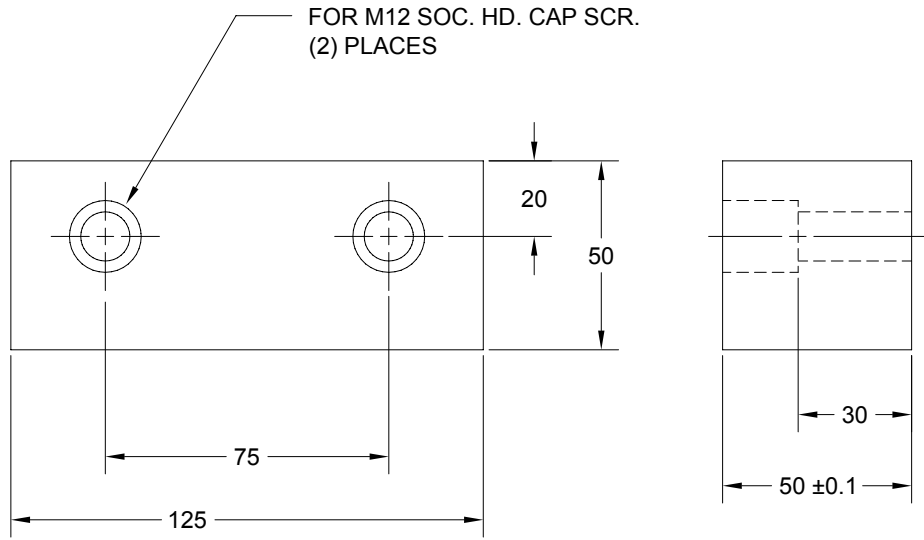

## CAM STOP BLOCK

### FOR SAW TOOTH DRIVER

JOLICO NUMBER	FORD PART NUMBER
J - 228828	WDX7 - 80 - 26125

### CAM STOP BLOCK

JOLICO NUMBER	FORD PART NUMBER
J - 228829	WDX7 - 80 - 2425062