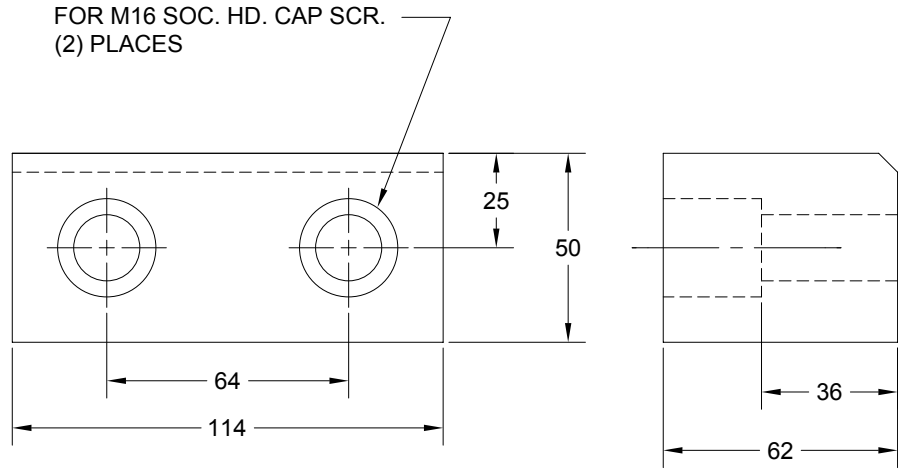

## CAM STOP BLOCK

### FOR SAW TOOTH DRIVER

JOLICO NUMBER	FORD PART NUMBER
J - 228828	WDX7 - 80 - 26125

### CAM STOP BLOCK

JOLICO NUMBER	FORD PART NUMBER
J - 228829	WDX7 - 80 - 2425062